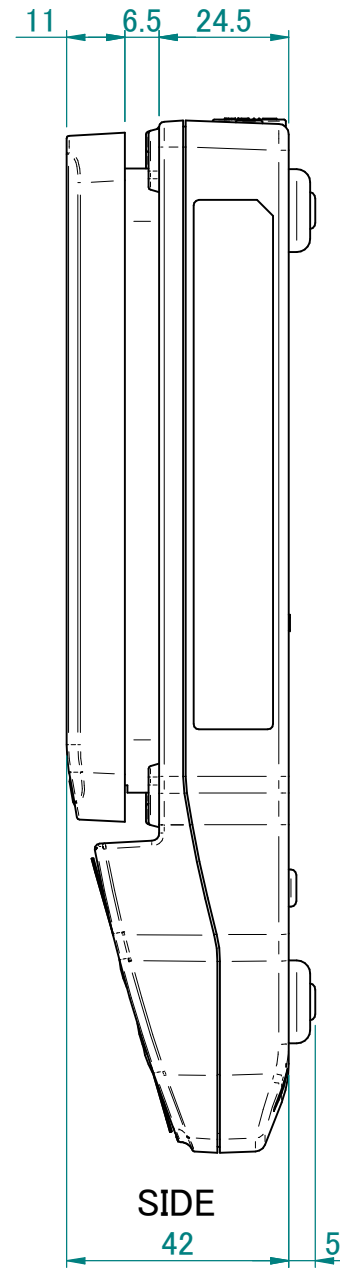

REAR

132

TOP

136

SIDE

42

BOTTOM

104

SIDE

FRONT

HT-300CL
HT-3000CL
HT-500CL
HT-5000CL