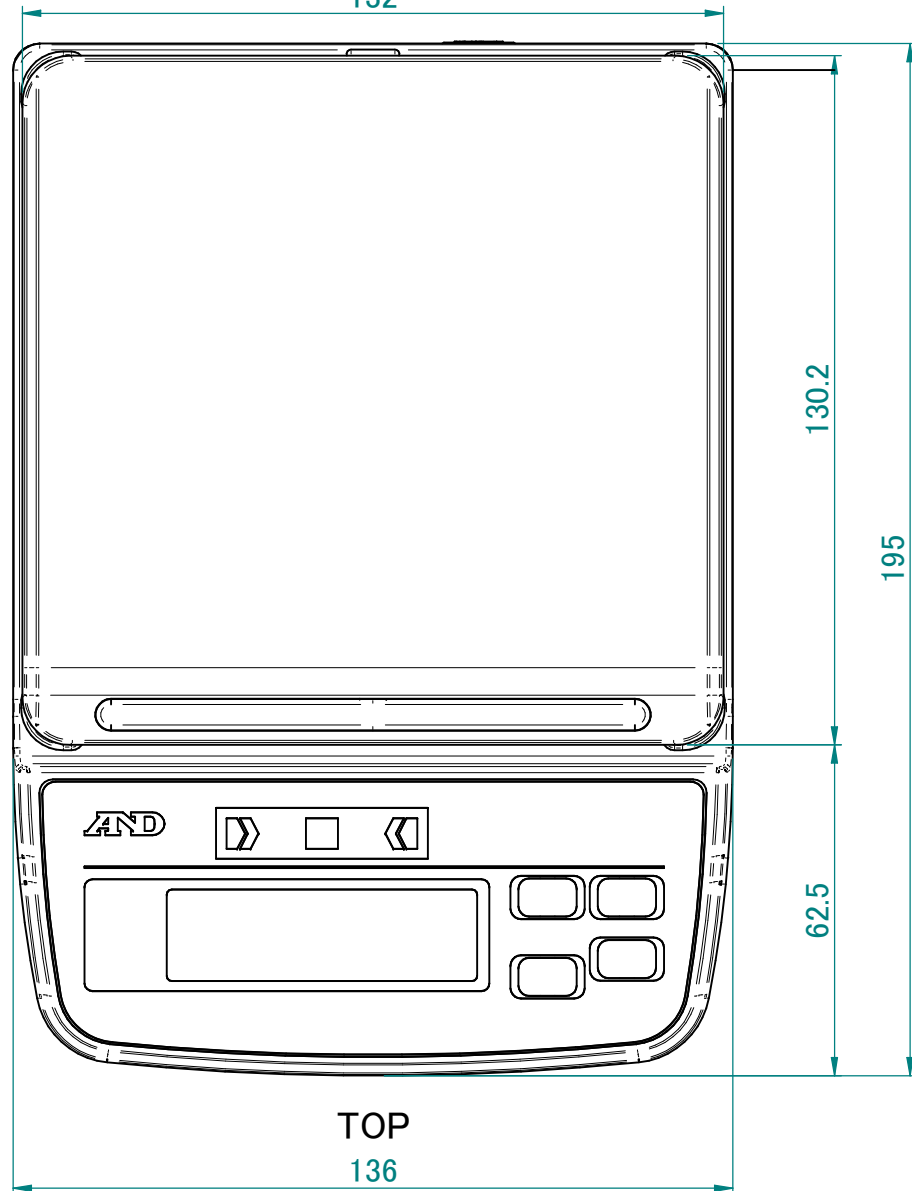

REAR

132

TOP

136

SIDE

42

BOTTOM

104

SIDE

FRONT

HT-300CL
HT-3000CL
HT-500CL
HT-5000CL