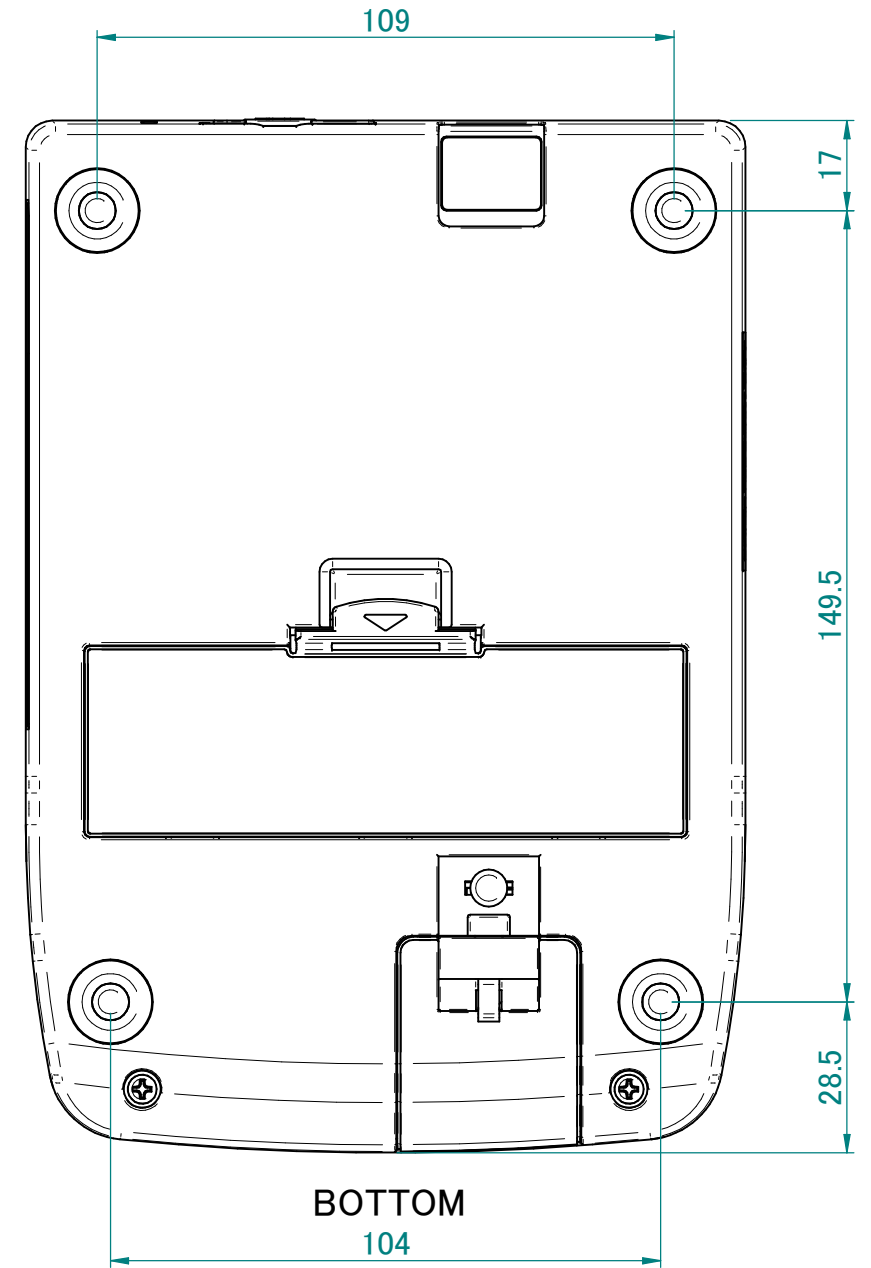

REAR

132

TOP

136

SIDE

42

BOTTOM

104

SIDE

FRONT

HT-300CL
HT-3000CL
HT-500CL
HT-5000CL