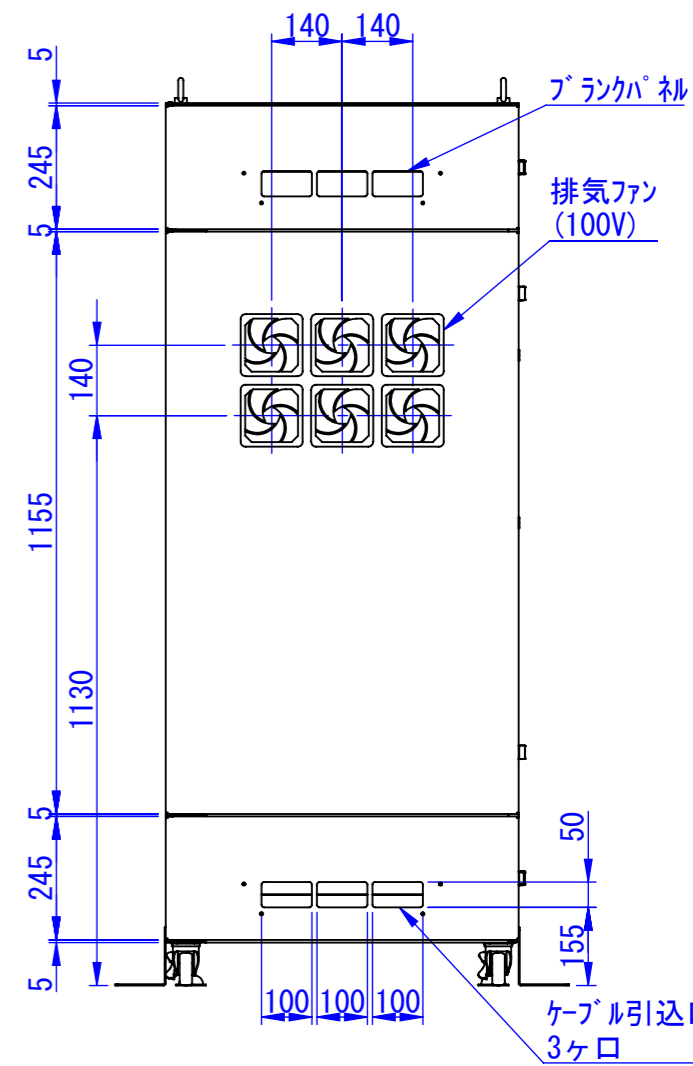

A
B
C
D
E
F

表面処理 :
 本体色 : 7.5Y6/0.5レザートン
 扉色 : N4.0レザートン

Designed by K.Kitamura	Checked by -	Approved by - date -	Filename -	Date 20/09/11	Scale 1:15
エス・ディ・エス株式会社			まもる君Server (SR-171F、ST-171F)		
			SDSV011G0101	Edition -	Sheet 1/1

2020/11/18

2021/03/23

Designed by K.Kitamura	Checked by _	Approved by - date _	Filename _	Date 20/09/11	Scale 1:15
---------------------------	-----------------	-------------------------	---------------	------------------	---------------