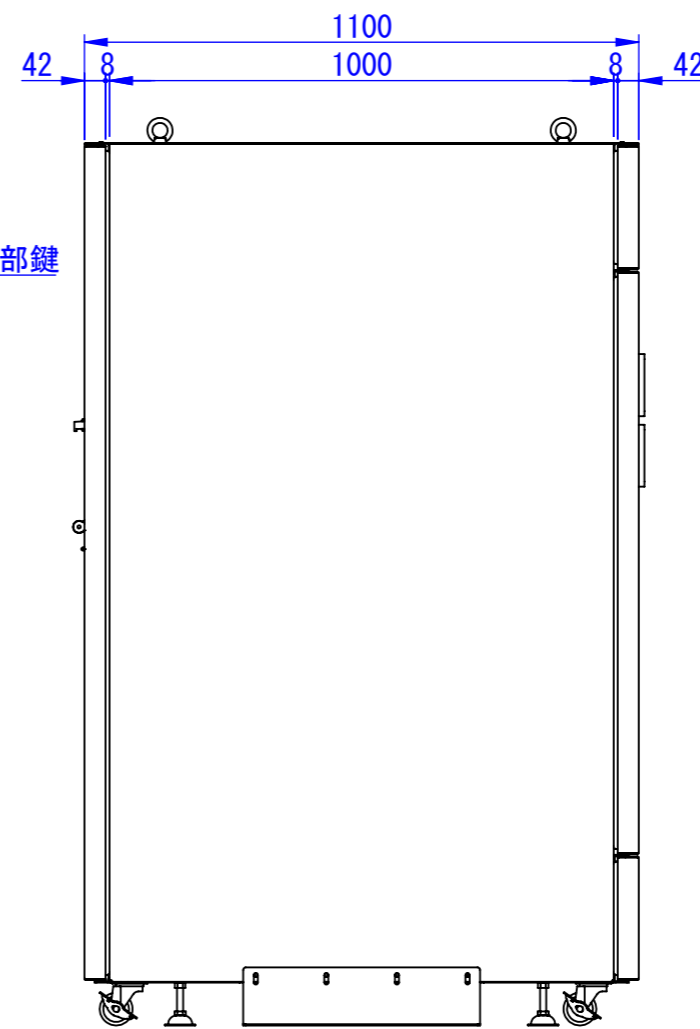

A
B
C
D
E
F

表面処理 :
 本体色 : 7.5Y6/0.5レザートン
 扉色 : N4.0レザートン

Designed by K.Kitamura	Checked by -	Approved by - date -	Filename -	Date 20/09/11	Scale 1:15
エス・ディ・エス株式会社			まもる君Server (SR-171F、ST-171F)		
			SDSV011G0101	Edition -	Sheet 1/1

2020/11/18

2021/03/23

Designed by K.Kitamura	Checked by _	Approved by - date _	Filename _	Date 20/09/11	Scale 1:15
---------------------------	-----------------	-------------------------	---------------	------------------	---------------