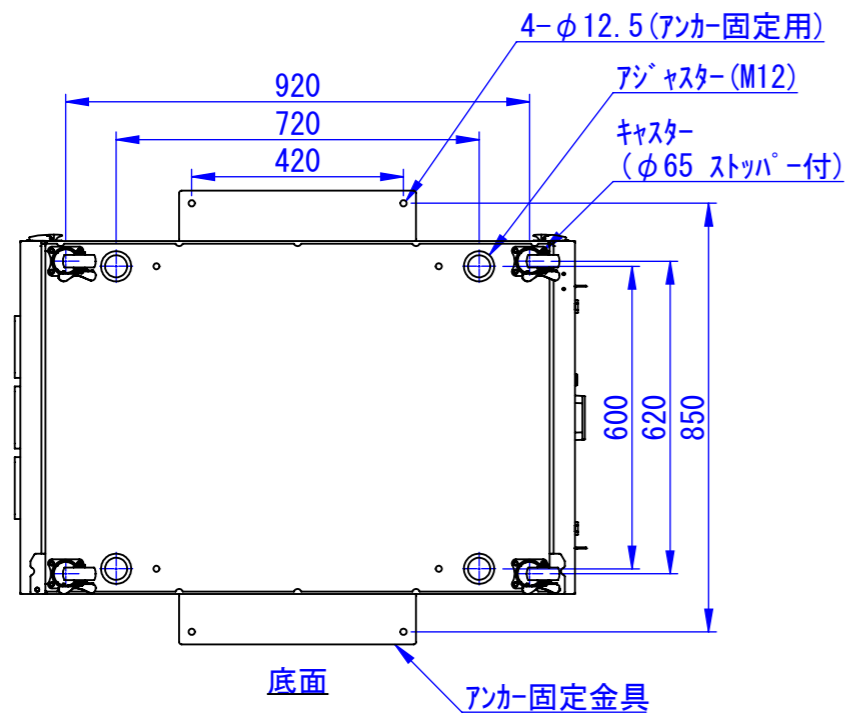

A
B
C
D
E
F

表面処理 :
 本体色 : 7.5Y6/0.5レザートン
 扉色 : N4.0レザートン

Designed by K.Kitamura	Checked by -	Approved by - date -	Filename -	Date 20/09/11	Scale 1:15
エス・ディ・エス株式会社			まもる君Server (SR-171F、ST-171F)		
			SDSV011G0101	Edition -	Sheet 1/1

2020/11/18

2021/03/23

Designed by K.Kitamura	Checked by _	Approved by - date _	Filename _	Date 20/09/11	Scale 1:15
---------------------------	-----------------	-------------------------	---------------	------------------	---------------