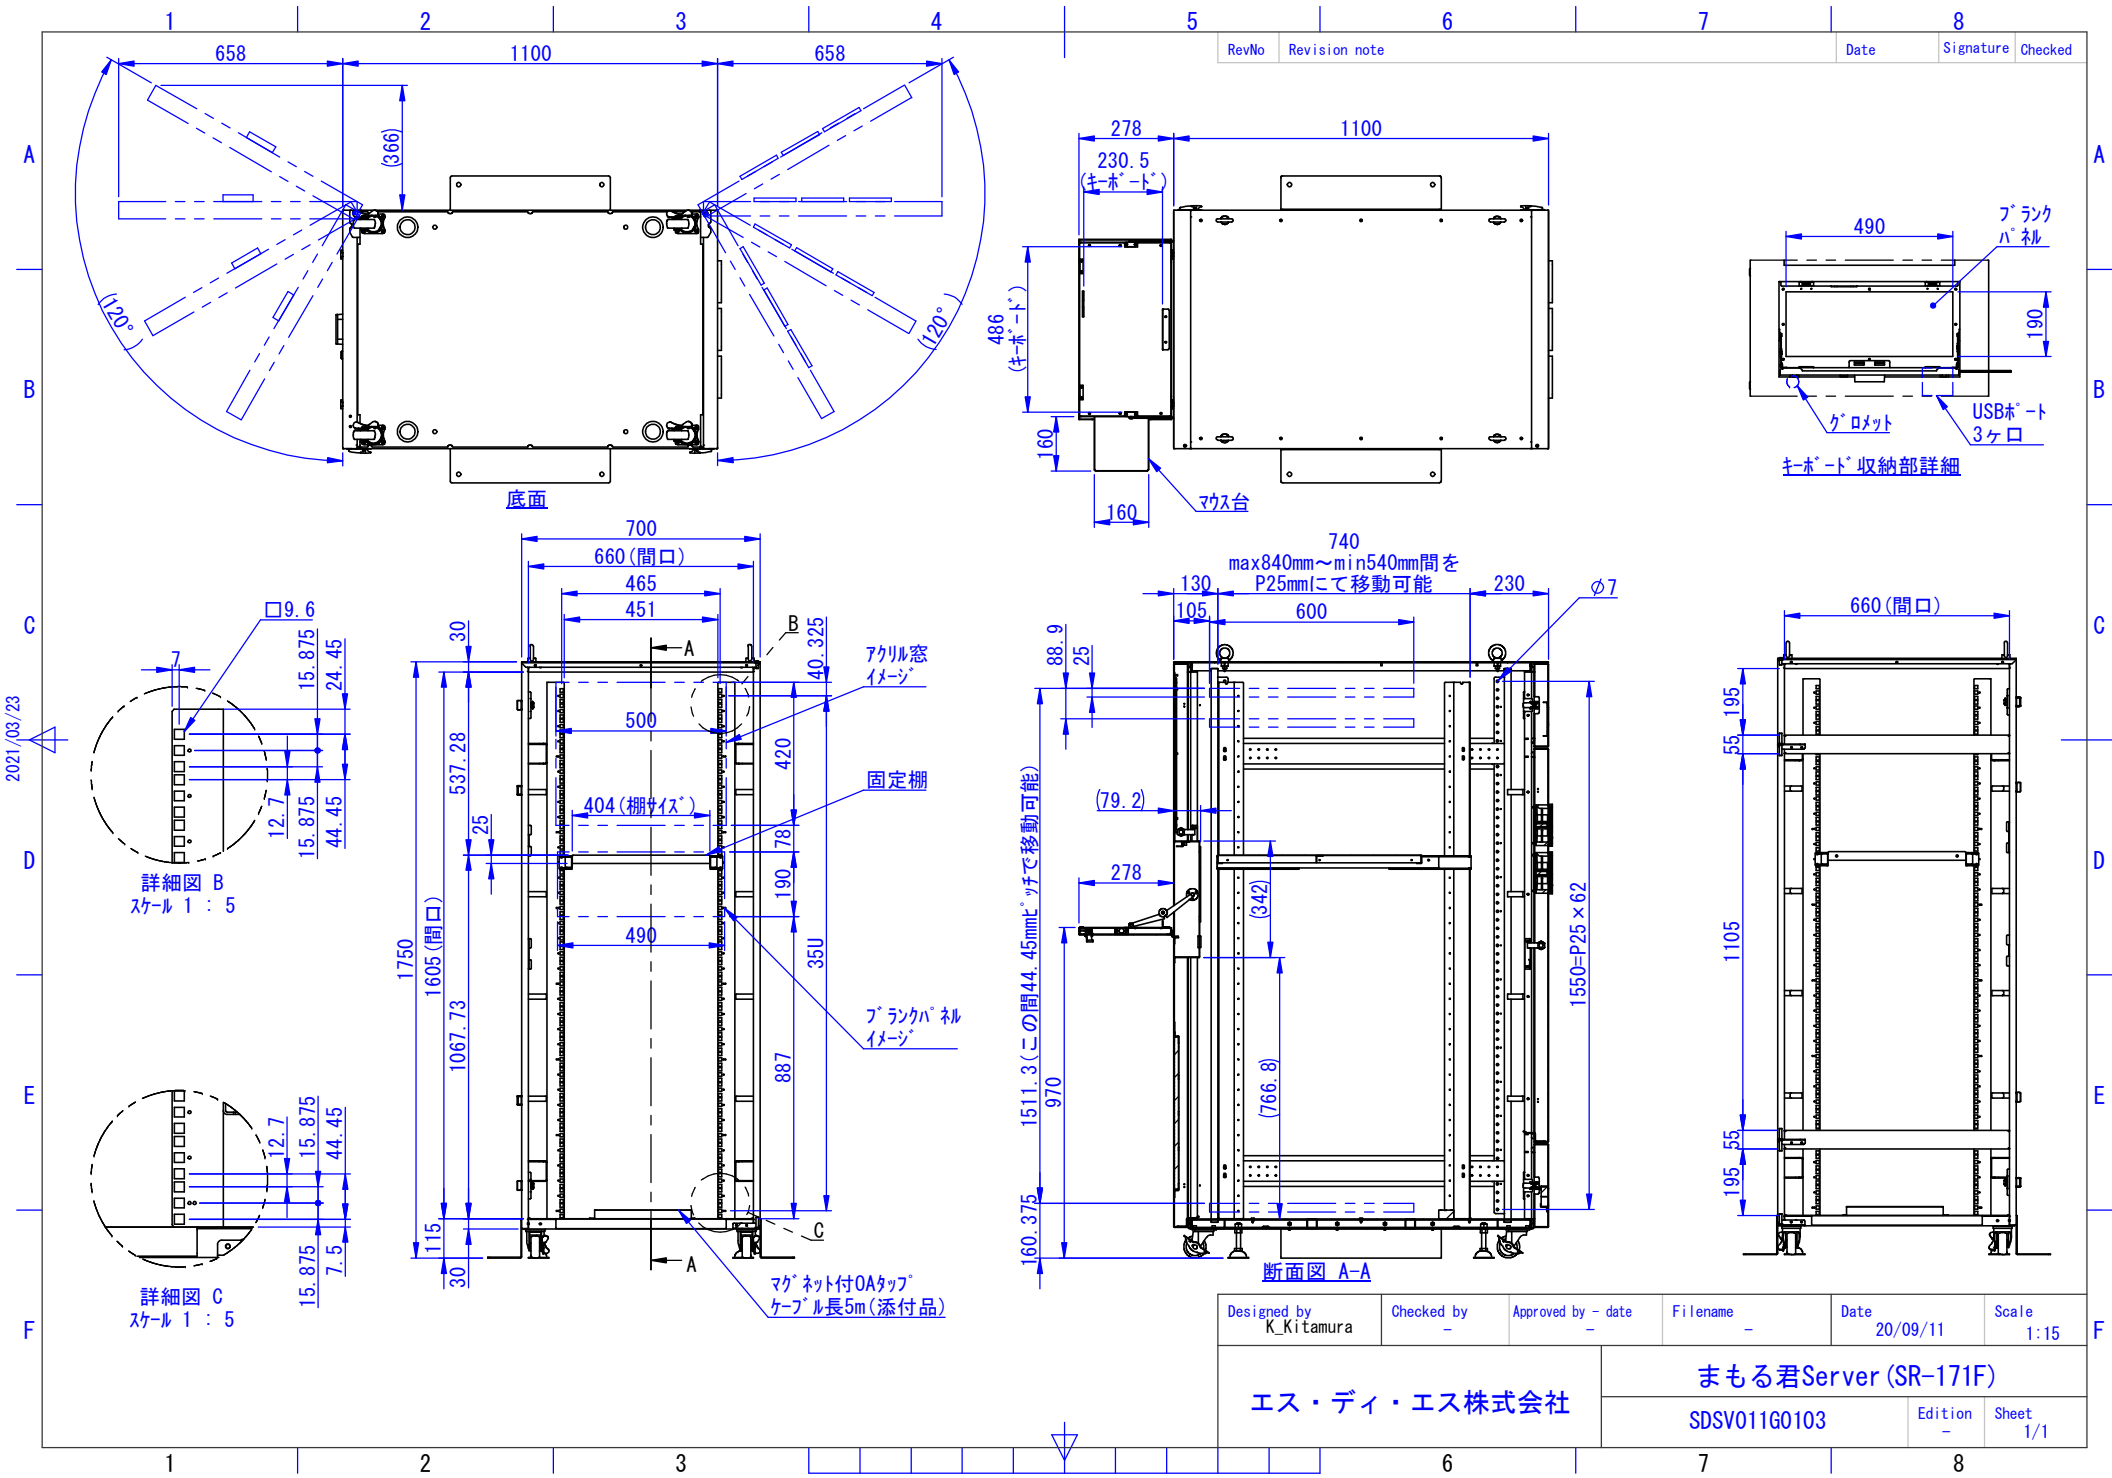

A
B
C
D
E
F

表面処理 :
 本体色 : 7.5Y6/0.5レザートン
 扉色 : N4.0レザートン

Designed by K.Kitamura	Checked by -	Approved by - date -	Filename -	Date 20/09/11	Scale 1:15
エス・ディ・エス株式会社			まもる君Server (SR-171F、ST-171F)		
			SDSV011G0101	Edition -	Sheet 1/1

2020/11/18

2021/03/23

Designed by K.Kitamura	Checked by _	Approved by - date _	Filename _	Date 20/09/11	Scale 1:15
---------------------------	-----------------	-------------------------	---------------	------------------	---------------