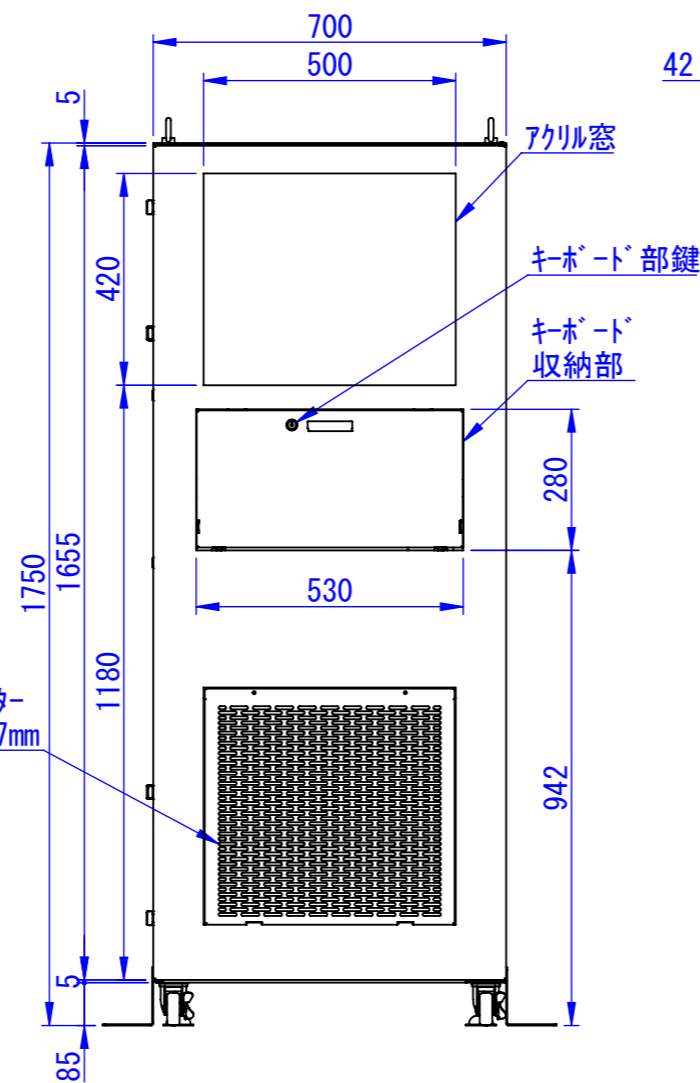

A
B
C
D
E
F

表面処理 :
 本体色 : 7.5Y6/0.5レザートン
 扉色 : N4.0レザートン

Designed by K.Kitamura	Checked by -	Approved by - date -	Filename -	Date 20/09/11	Scale 1:15
エス・ディ・エス株式会社			まもる君Server (SR-171F、ST-171F)		
			SDSV011G0101	Edition -	Sheet 1/1

2020/11/18

2021/03/23

Designed by K.Kitamura	Checked by _	Approved by - date _	Filename _	Date 20/09/11	Scale 1:15
---------------------------	-----------------	-------------------------	---------------	------------------	---------------