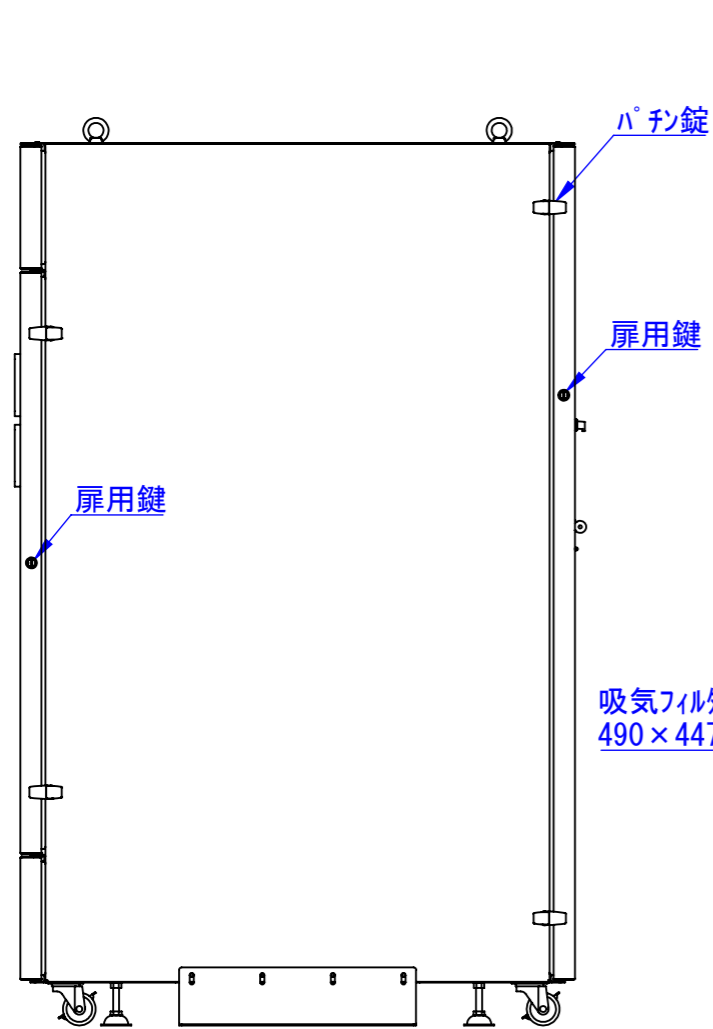

A
B
C
D
E
F

表面処理 :
 本体色 : 7.5Y6/0.5レザートン
 扉色 : N4.0レザートン

Designed by K.Kitamura	Checked by -	Approved by - date -	Filename -	Date 20/09/11	Scale 1:15
エス・ディ・エス株式会社			まもる君Server (SR-171F、ST-171F)		
			SDSV011G0101	Edition -	Sheet 1/1

2020/11/18

2021/03/23

Designed by K.Kitamura	Checked by _	Approved by - date _	Filename _	Date 20/09/11	Scale 1:15
---------------------------	-----------------	-------------------------	---------------	------------------	---------------