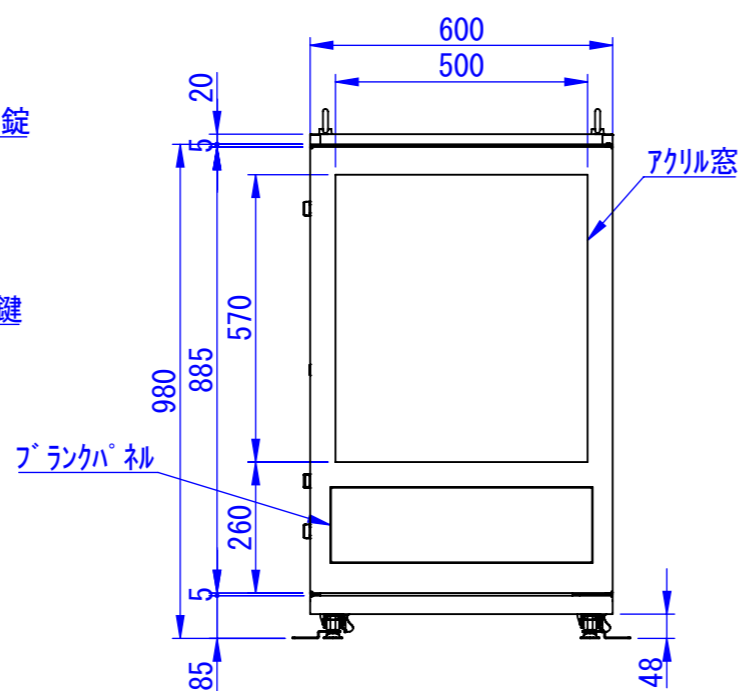

底面

2020/11/18

表面処理:  
 本体色: 7.5Y6/0.5レザートン  
 扉色: N4.0レザートン

Designed by K.Kitamura	Checked by -	Approved by - date -	Filename -	Date 20/09/11	Scale 1:15
エス・ディ・エス株式会社			まもる君HardwareBox (PH-110H)		
			SDPH011G0301	Edition -	Sheet 1/1

RevNo	Revision note	Date	Signature	Checked

A  
B  
C  
D  
E  
F

2020/09/17

Designed by K_Kitamura	Checked by -	Approved by - date -	Filename -	Date 20/09/11	Scale 1:15
エス・ディ・エス株式会社			まもる君HardwareBox (PH-110H)		
			SDPH011G0302	Edition -	Sheet 1/1