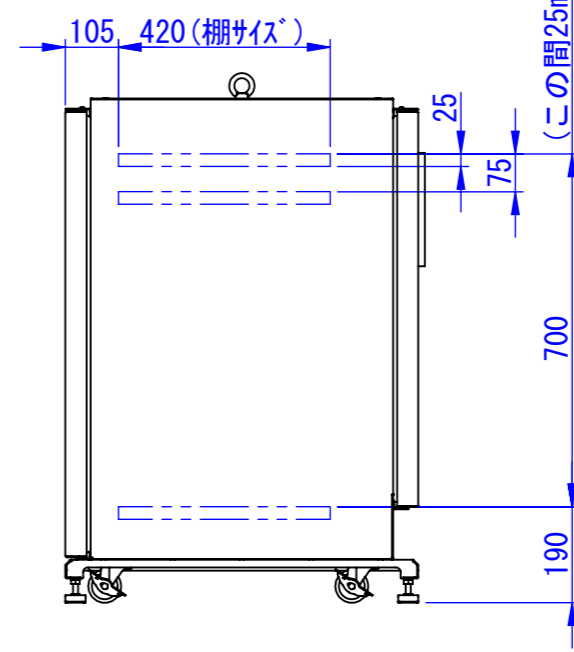

底面

2020/11/18

表面処理:  
 本体色: 7.5Y6/0.5レザートン  
 扉色: N4.0レザートン

Designed by K.Kitamura	Checked by -	Approved by - date -	Filename -	Date 20/09/11	Scale 1:15
エス・ディ・エス株式会社			まもる君HardwareBox (PH-110H)		
			SDPH011G0301	Edition -	Sheet 1/1

RevNo	Revision note	Date	Signature	Checked

A  
B  
C  
D  
E  
F

2020/09/17

Designed by K_Kitamura	Checked by -	Approved by - date -	Filename -	Date 20/09/11	Scale 1:15
エス・ディ・エス株式会社			まもる君HardwareBox (PH-110H)		
			SDPH011G0302	Edition -	Sheet 1/1