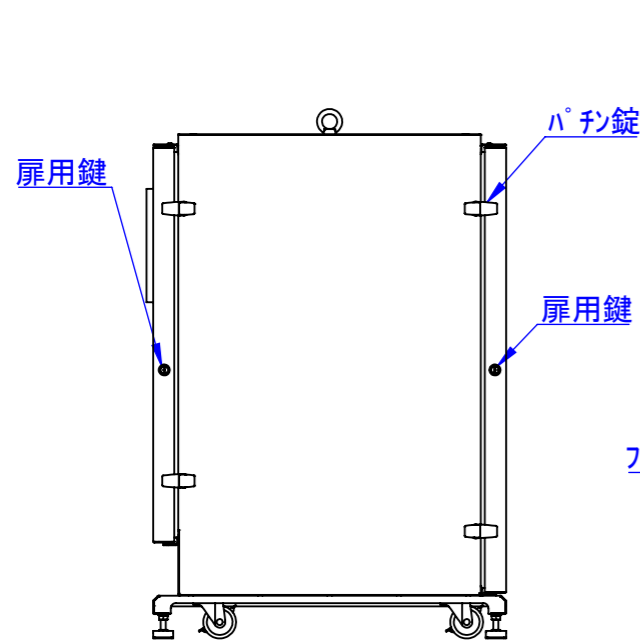

底面

2020/11/18

表面処理:  
 本体色: 7.5Y6/0.5レザートン  
 扉色: N4.0レザートン

Designed by K.Kitamura	Checked by -	Approved by - date -	Filename -	Date 20/09/11	Scale 1:15
エス・ディ・エス株式会社			まもる君HardwareBox (PH-110H)		
			SDPH011G0301	Edition -	Sheet 1/1

RevNo	Revision note	Date	Signature	Checked

A  
B  
C  
D  
E  
F

2020/09/17

Designed by K_Kitamura	Checked by -	Approved by - date -	Filename -	Date 20/09/11	Scale 1:15
エス・ディ・エス株式会社			まもる君HardwareBox (PH-110H)		
			SDPH011G0302	Edition -	Sheet 1/1