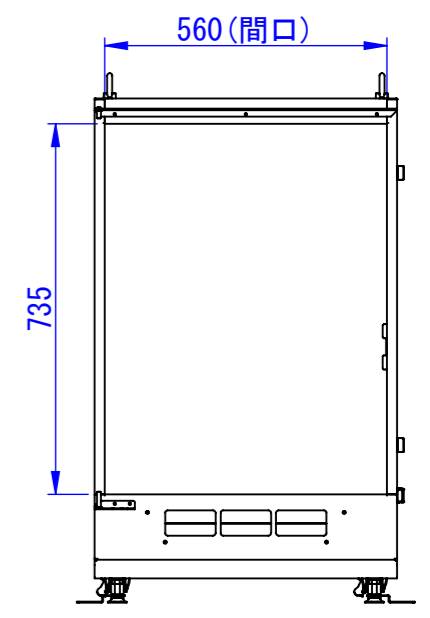

底面

2020/11/18

表面処理:  
 本体色: 7.5Y6/0.5レザートン  
 扉色: N4.0レザートン

Designed by K.Kitamura	Checked by -	Approved by - date -	Filename -	Date 20/09/11	Scale 1:15
エス・ディ・エス株式会社			まもる君HardwareBox (PH-110H)		
			SDPH011G0301	Edition -	Sheet 1/1

RevNo	Revision note	Date	Signature	Checked

A  
B  
C  
D  
E  
F

2020/09/17

Designed by K_Kitamura	Checked by -	Approved by - date -	Filename -	Date 20/09/11	Scale 1:15
エス・ディ・エス株式会社			まもる君HardwareBox (PH-110H)		
			SDPH011G0302	Edition -	Sheet 1/1