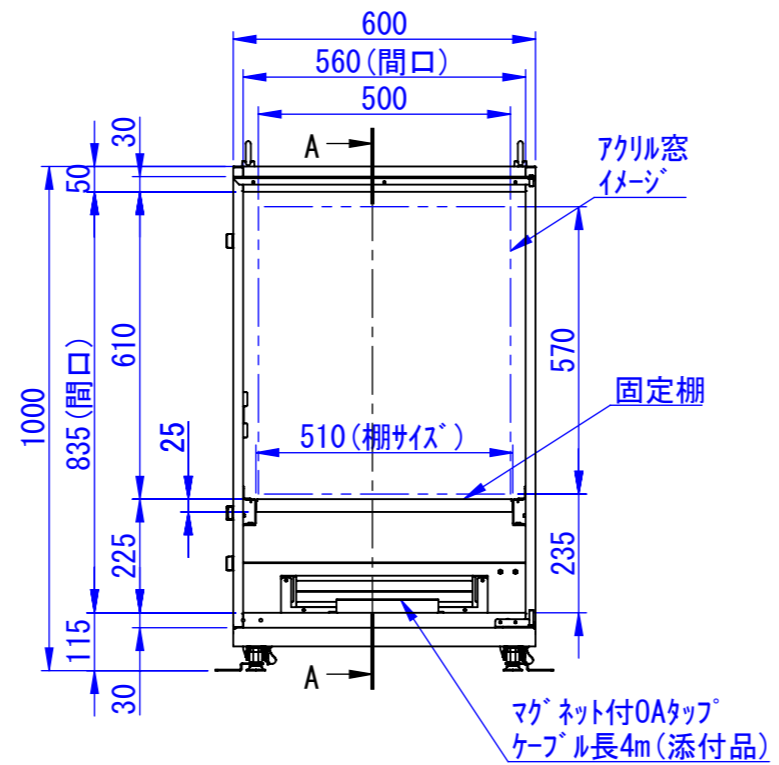

底面

2020/11/18

表面処理:  
 本体色: 7.5Y6/0.5レザートン  
 扉色: N4.0レザートン

Designed by K.Kitamura	Checked by -	Approved by - date -	Filename -	Date 20/09/11	Scale 1:15
エス・ディ・エス株式会社			まもる君HardwareBox (PH-110H)		
			SDPH011G0301	Edition -	Sheet 1/1

RevNo	Revision note	Date	Signature	Checked

A  
B  
C  
D  
E  
F

2020/09/17

Designed by K_Kitamura	Checked by -	Approved by - date -	Filename -	Date 20/09/11	Scale 1:15
エス・ディ・エス株式会社			まもる君HardwareBox (PH-110H)		
			SDPH011G0302	Edition -	Sheet 1/1