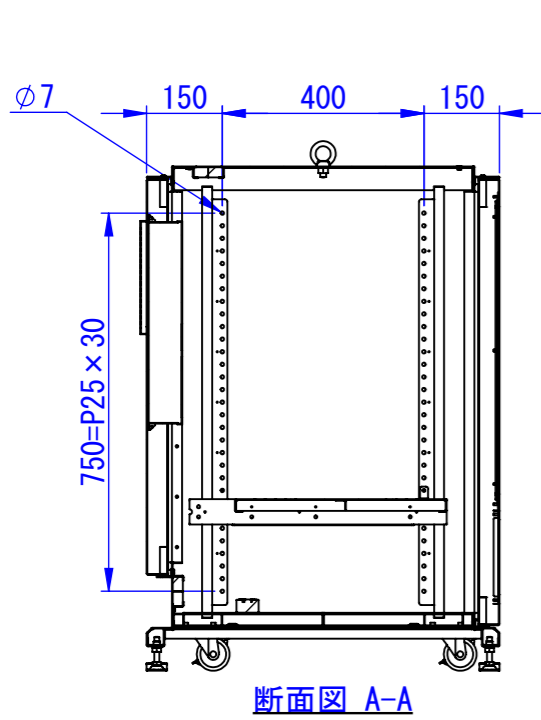

底面

2020/11/18

表面処理:  
 本体色: 7.5Y6/0.5レザートン  
 扉色: N4.0レザートン

Designed by K.Kitamura	Checked by -	Approved by - date -	Filename -	Date 20/09/11	Scale 1:15
エス・ディ・エス株式会社			まもる君HardwareBox (PH-110H)		
			SDPH011G0301	Edition -	Sheet 1/1

RevNo	Revision note	Date	Signature	Checked

A  
B  
C  
D  
E  
F

2020/09/17

Designed by K_Kitamura	Checked by -	Approved by - date -	Filename -	Date 20/09/11	Scale 1:15
エス・ディ・エス株式会社			まもる君HardwareBox (PH-110H)		
			SDPH011G0302	Edition -	Sheet 1/1