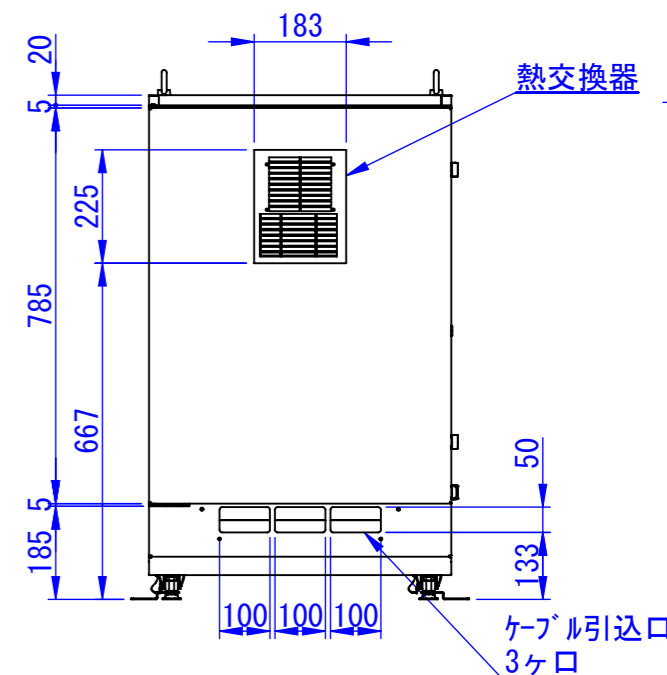

底面

2020/11/18

表面処理:  
 本体色: 7.5Y6/0.5レザートン  
 扉色: N4.0レザートン

Designed by K.Kitamura	Checked by -	Approved by - date -	Filename -	Date 20/09/11	Scale 1:15
エス・ディ・エス株式会社			まもる君HardwareBox (PH-110H)		
			SDPH011G0301	Edition -	Sheet 1/1

RevNo	Revision note	Date	Signature	Checked

A  
B  
C  
D  
E  
F

2020/09/17

Designed by K_Kitamura	Checked by -	Approved by - date -	Filename -	Date 20/09/11	Scale 1:15
エス・ディ・エス株式会社			まもる君HardwareBox (PH-110H)		
			SDPH011G0302	Edition -	Sheet 1/1