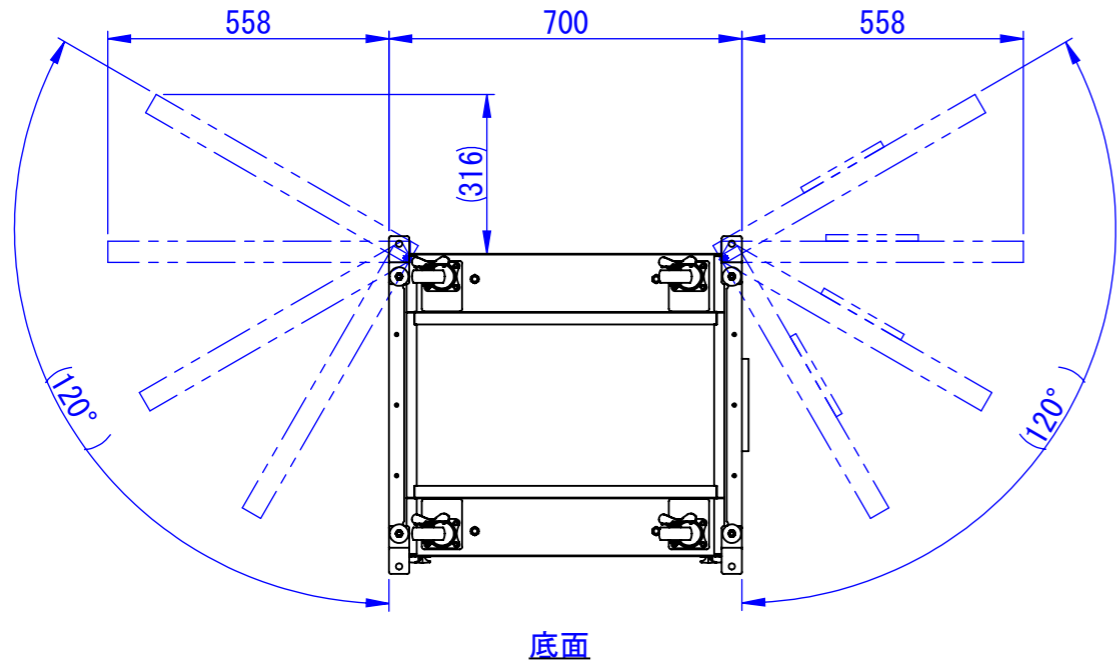

底面

2020/11/18

表面処理:  
 本体色: 7.5Y6/0.5レザートン  
 扉色: N4.0レザートン

Designed by K.Kitamura	Checked by -	Approved by - date -	Filename -	Date 20/09/11	Scale 1:15
エス・ディ・エス株式会社			まもる君HardwareBox (PH-110H)		
			SDPH011G0301	Edition -	Sheet 1/1

RevNo	Revision note	Date	Signature	Checked

A  
B  
C  
D  
E  
F

2020/09/17

Designed by K_Kitamura	Checked by -	Approved by - date -	Filename -	Date 20/09/11	Scale 1:15
エス・ディ・エス株式会社			まもる君HardwareBox (PH-110H)		
			SDPH011G0302	Edition -	Sheet 1/1