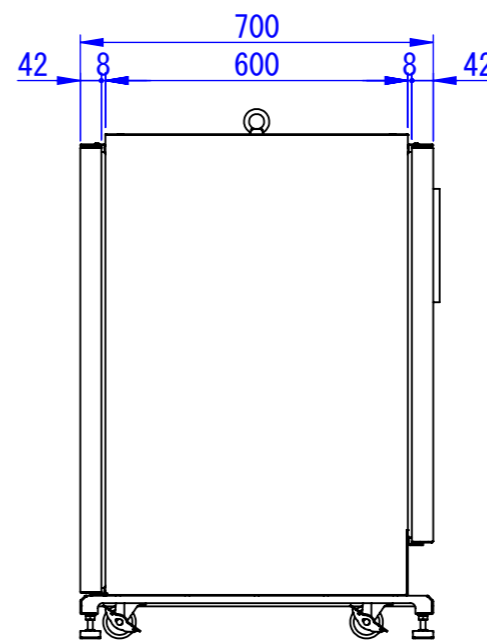

底面

2020/11/18

表面処理:  
 本体色: 7.5Y6/0.5レザートン  
 扉色: N4.0レザートン

Designed by K.Kitamura	Checked by -	Approved by - date -	Filename -	Date 20/09/11	Scale 1:15
エス・ディ・エス株式会社			まもる君HardwareBox (PH-110H)		
			SDPH011G0301	Edition -	Sheet 1/1

RevNo	Revision note	Date	Signature	Checked

A  
B  
C  
D  
E  
F

2020/09/17

Designed by K_Kitamura	Checked by -	Approved by - date -	Filename -	Date 20/09/11	Scale 1:15
エス・ディ・エス株式会社			まもる君HardwareBox (PH-110H)		
			SDPH011G0302	Edition -	Sheet 1/1