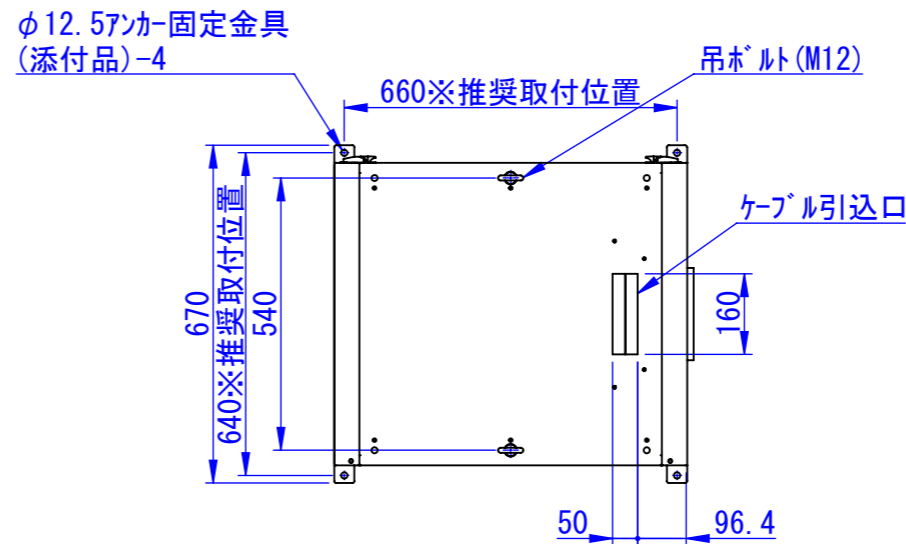

底面

2020/11/18

表面処理:  
 本体色: 7.5Y6/0.5レザートン  
 扉色: N4.0レザートン

Designed by K.Kitamura	Checked by -	Approved by - date -	Filename -	Date 20/09/11	Scale 1:15
エス・ディ・エス株式会社			まもる君HardwareBox (PH-110H)		
			SDPH011G0301	Edition -	Sheet 1/1

RevNo	Revision note	Date	Signature	Checked

A  
B  
C  
D  
E  
F

2020/09/17

Designed by K_Kitamura	Checked by -	Approved by - date -	Filename -	Date 20/09/11	Scale 1:15
エス・ディ・エス株式会社			まもる君HardwareBox (PH-110H)		
			SDPH011G0302	Edition -	Sheet 1/1