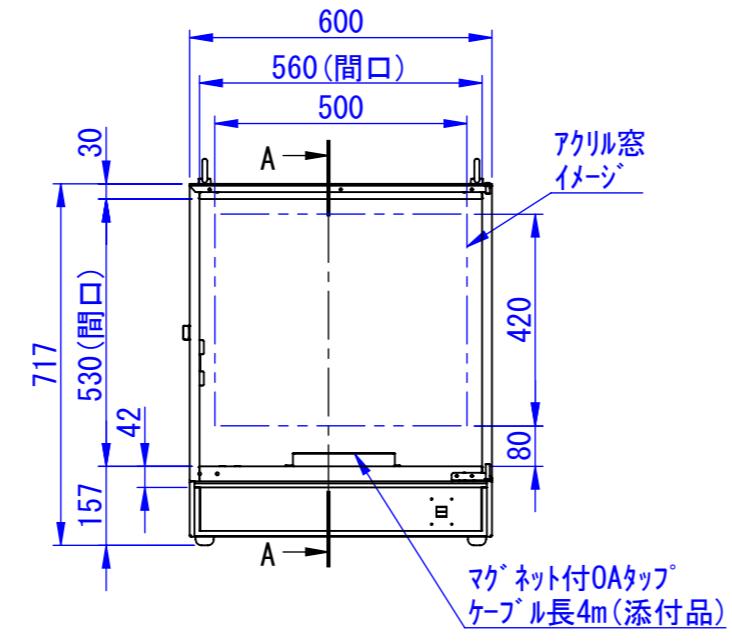

Designed by K.Kitamura	Checked by -	Approved by - date -	Filename -	Date 20/09/11	Scale 1:15
エス・ディ・エス株式会社			まもる君DisplayBox (PD-107H)		
SDPD011G0301			Edition -	Sheet 1/1	

1

2

3

6

7

8

2020/09/17

Designed by K_Kitamura	Checked by -	Approved by - date -	Filename -	Date 20/09/11	Scale 1:15
エス・ディ・エス株式会社			まもる君DisplayBox (PD-107H)		
			SDPD011G0302	Edition -	Sheet 1/1