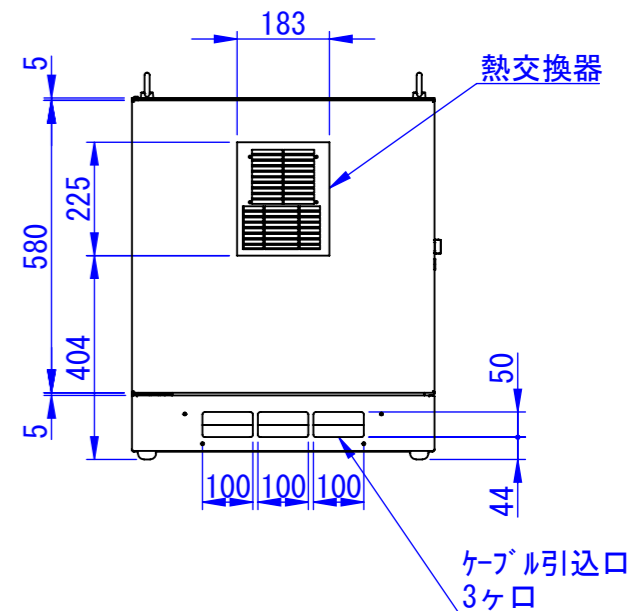

2020/11/18