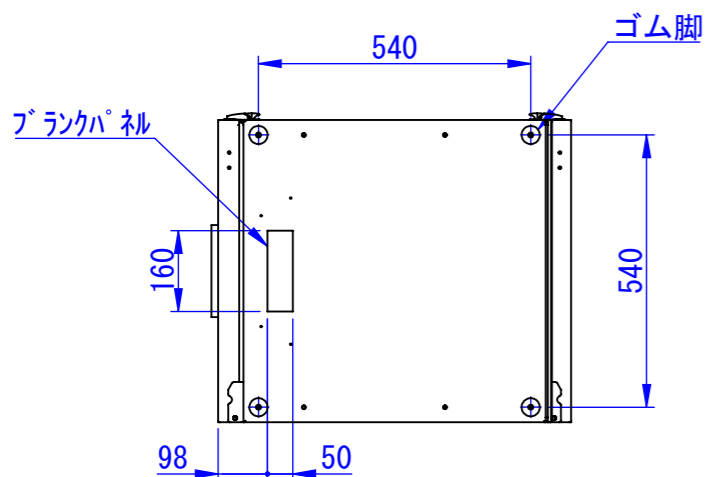

1

2

3

4

5

6

7

8

RevNo	Revision note	Date	Signature	Checked

A

B

C

D

E

F

A

B

C

D

E

F

底面