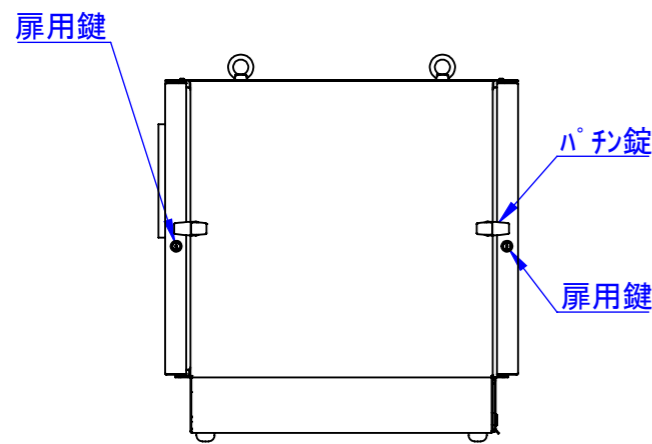

2020/11/18