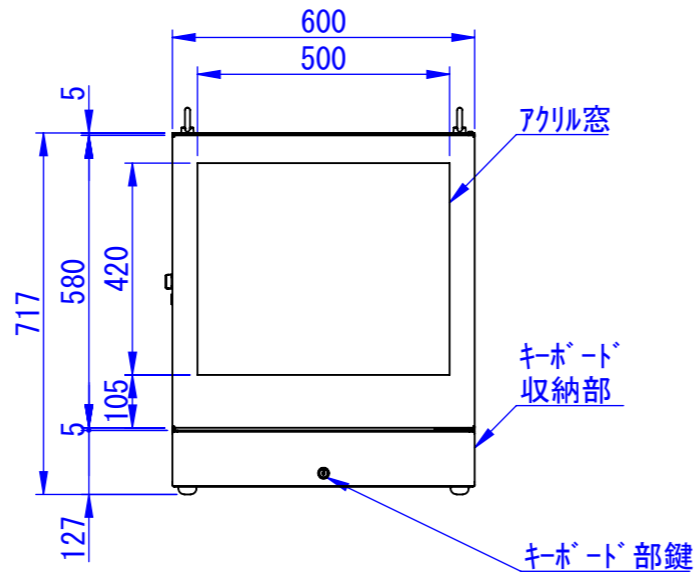

2020/11/18