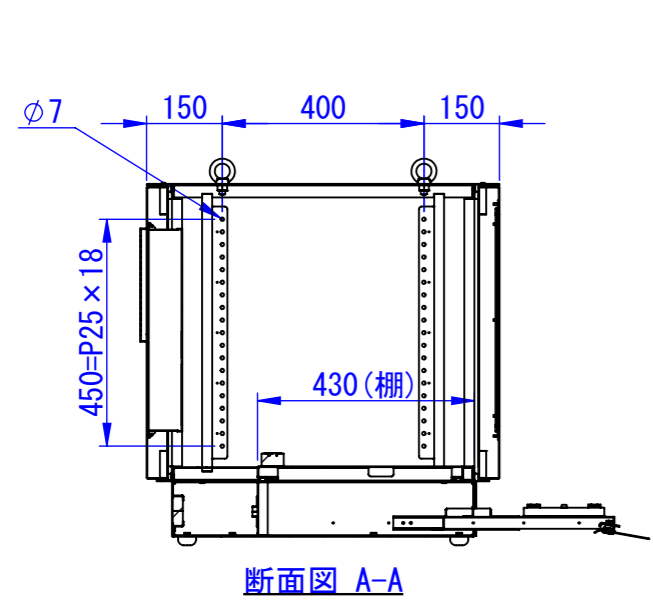

Designed by K.Kitamura	Checked by -	Approved by - date -	Filename -	Date 20/09/11	Scale 1:15
エス・ディ・エス株式会社			まもる君DisplayBox (PD-107H)		
SDPD011G0301			Edition -	Sheet 1/1	

1

2

3

6

7

8

2020/09/17

Designed by K_Kitamura	Checked by -	Approved by - date -	Filename -	Date 20/09/11	Scale 1:15
エス・ディ・エス株式会社			まもる君DisplayBox (PD-107H)		
			SDPD011G0302	Edition -	Sheet 1/1