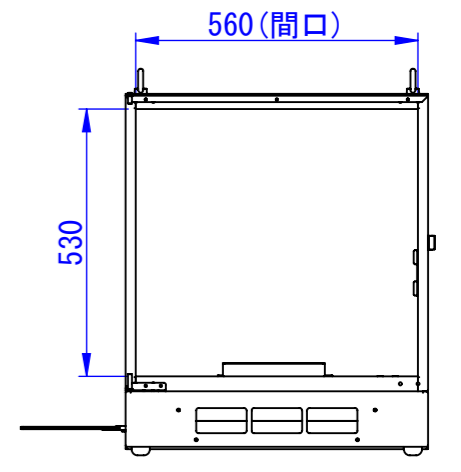

Designed by K.Kitamura	Checked by -	Approved by - date -	Filename -	Date 20/09/11	Scale 1:15
エス・ディ・エス株式会社			まもる君DisplayBox (PD-107H)		
SDPD011G0301			Edition -	Sheet 1/1	

1

2

3

6

7

8

2020/09/17