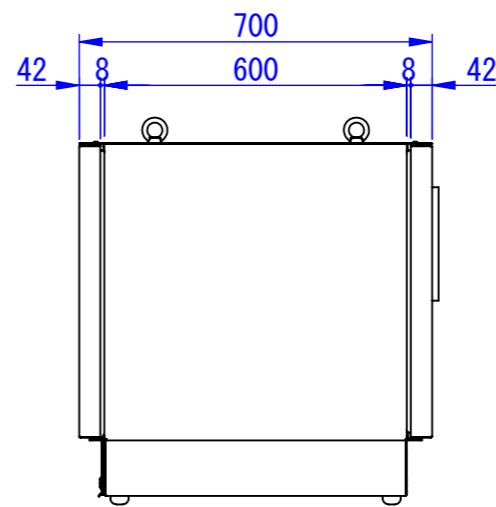

2020/11/18