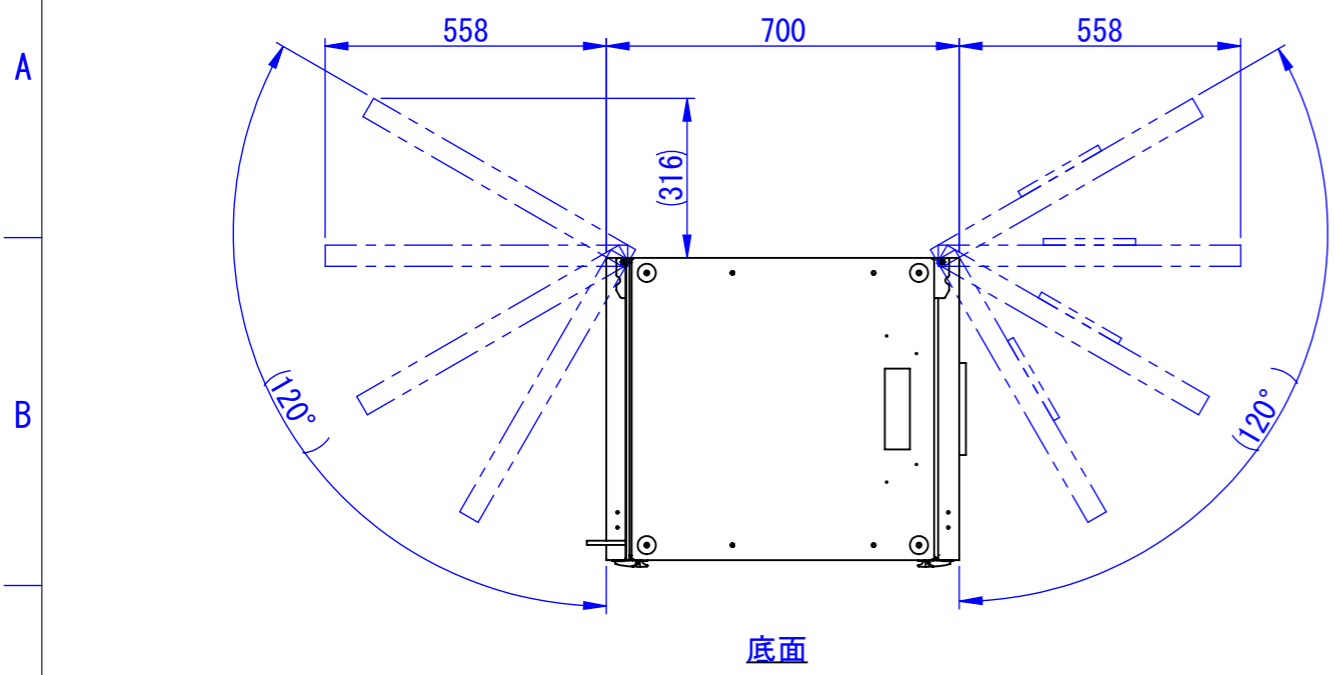

Designed by K.Kitamura	Checked by -	Approved by - date -	Filename -	Date 20/09/11	Scale 1:15
エス・ディ・エス株式会社			まもる君DisplayBox (PD-107H)		
SDPD011G0301			Edition -	Sheet 1/1	

1

2

3

6

7

8

2020/09/17