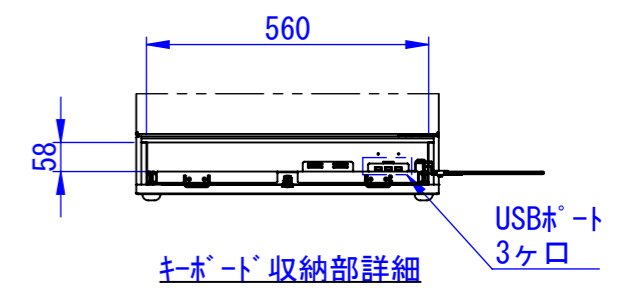

Designed by K.Kitamura	Checked by -	Approved by - date -	Filename -	Date 20/09/11	Scale 1:15
エス・ディ・エス株式会社			まもる君DisplayBox (PD-107H)		
SDPD011G0301			Edition -	Sheet 1/1	

1

2

3

6

7

8

2020/09/17