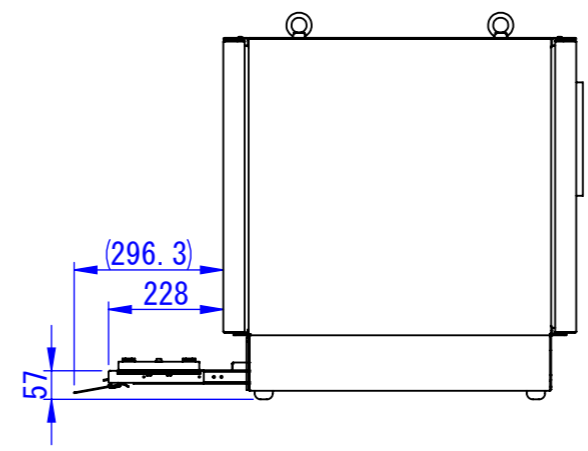

Designed by K.Kitamura	Checked by -	Approved by - date -	Filename -	Date 20/09/11	Scale 1:15
エス・ディ・エス株式会社			まもる君DisplayBox (PD-107H)		
SDPD011G0301			Edition -	Sheet 1/1	

1

2

3

6

7

8

2020/09/17