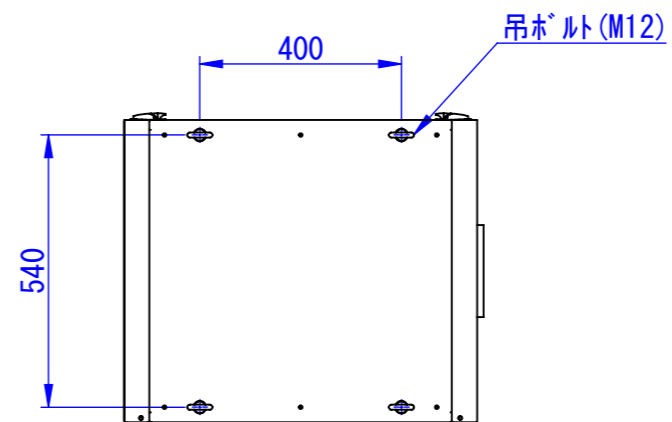

1

2

3

4

5

6

7

8

RevNo	Revision note	Date	Signature	Checked

A

B

C

D

E

F

A

B

C

D

E

F

2020/11/18

表面処理:
本体色: 7.5Y6/0.5レザートン
扉色: N4.0レザートン

Designed by K.Kitamura	Checked by -	Approved by - date -	Filename -	Date 20/09/11	Scale 1:15
エス・ディ・エス株式会社			まもる君DisplayBox (PD-107H)		
SDPD011G0301			Edition -	Sheet 1/1	

1

2

3

6

7

8