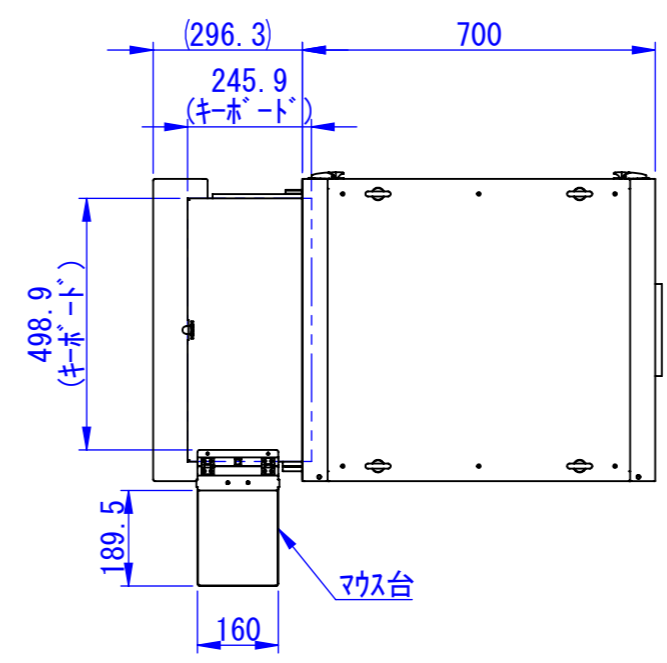

Designed by K.Kitamura	Checked by -	Approved by - date -	Filename -	Date 20/09/11	Scale 1:15
エス・ディ・エス株式会社			まもる君DisplayBox (PD-107H)		
SDPD011G0301			Edition -	Sheet 1/1	

1

2

3

6

7

8

2020/09/17