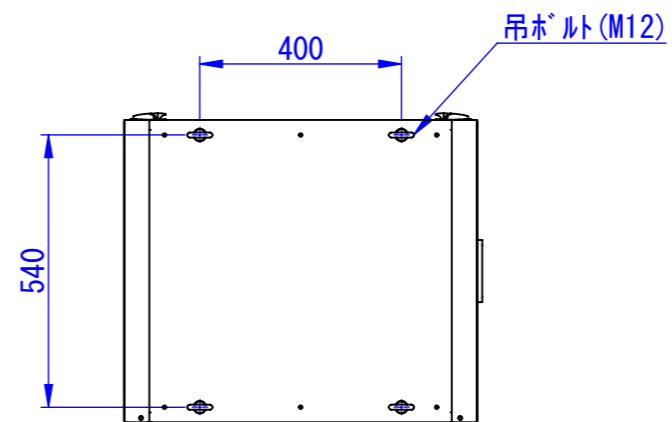

1

2

3

4

5

6

7

8

RevNo	Revision note	Date	Signature	Checked

A

B

C

D

E

F

A

B

C

D

E

F

2020/11/18

表面処理:
本体色: 7.5Y6/0.5レザートン
扉色: N4.0レザートン

Designed by K.Kitamura	Checked by -	Approved by - date -	Filename -	Date 20/09/11	Scale 1:15
エス・ディ・エス株式会社			まもる君DisplayBox (PD-107F)		
			SDPD011G0201	Edition -	Sheet 1/1

1

2

3

6

7

8