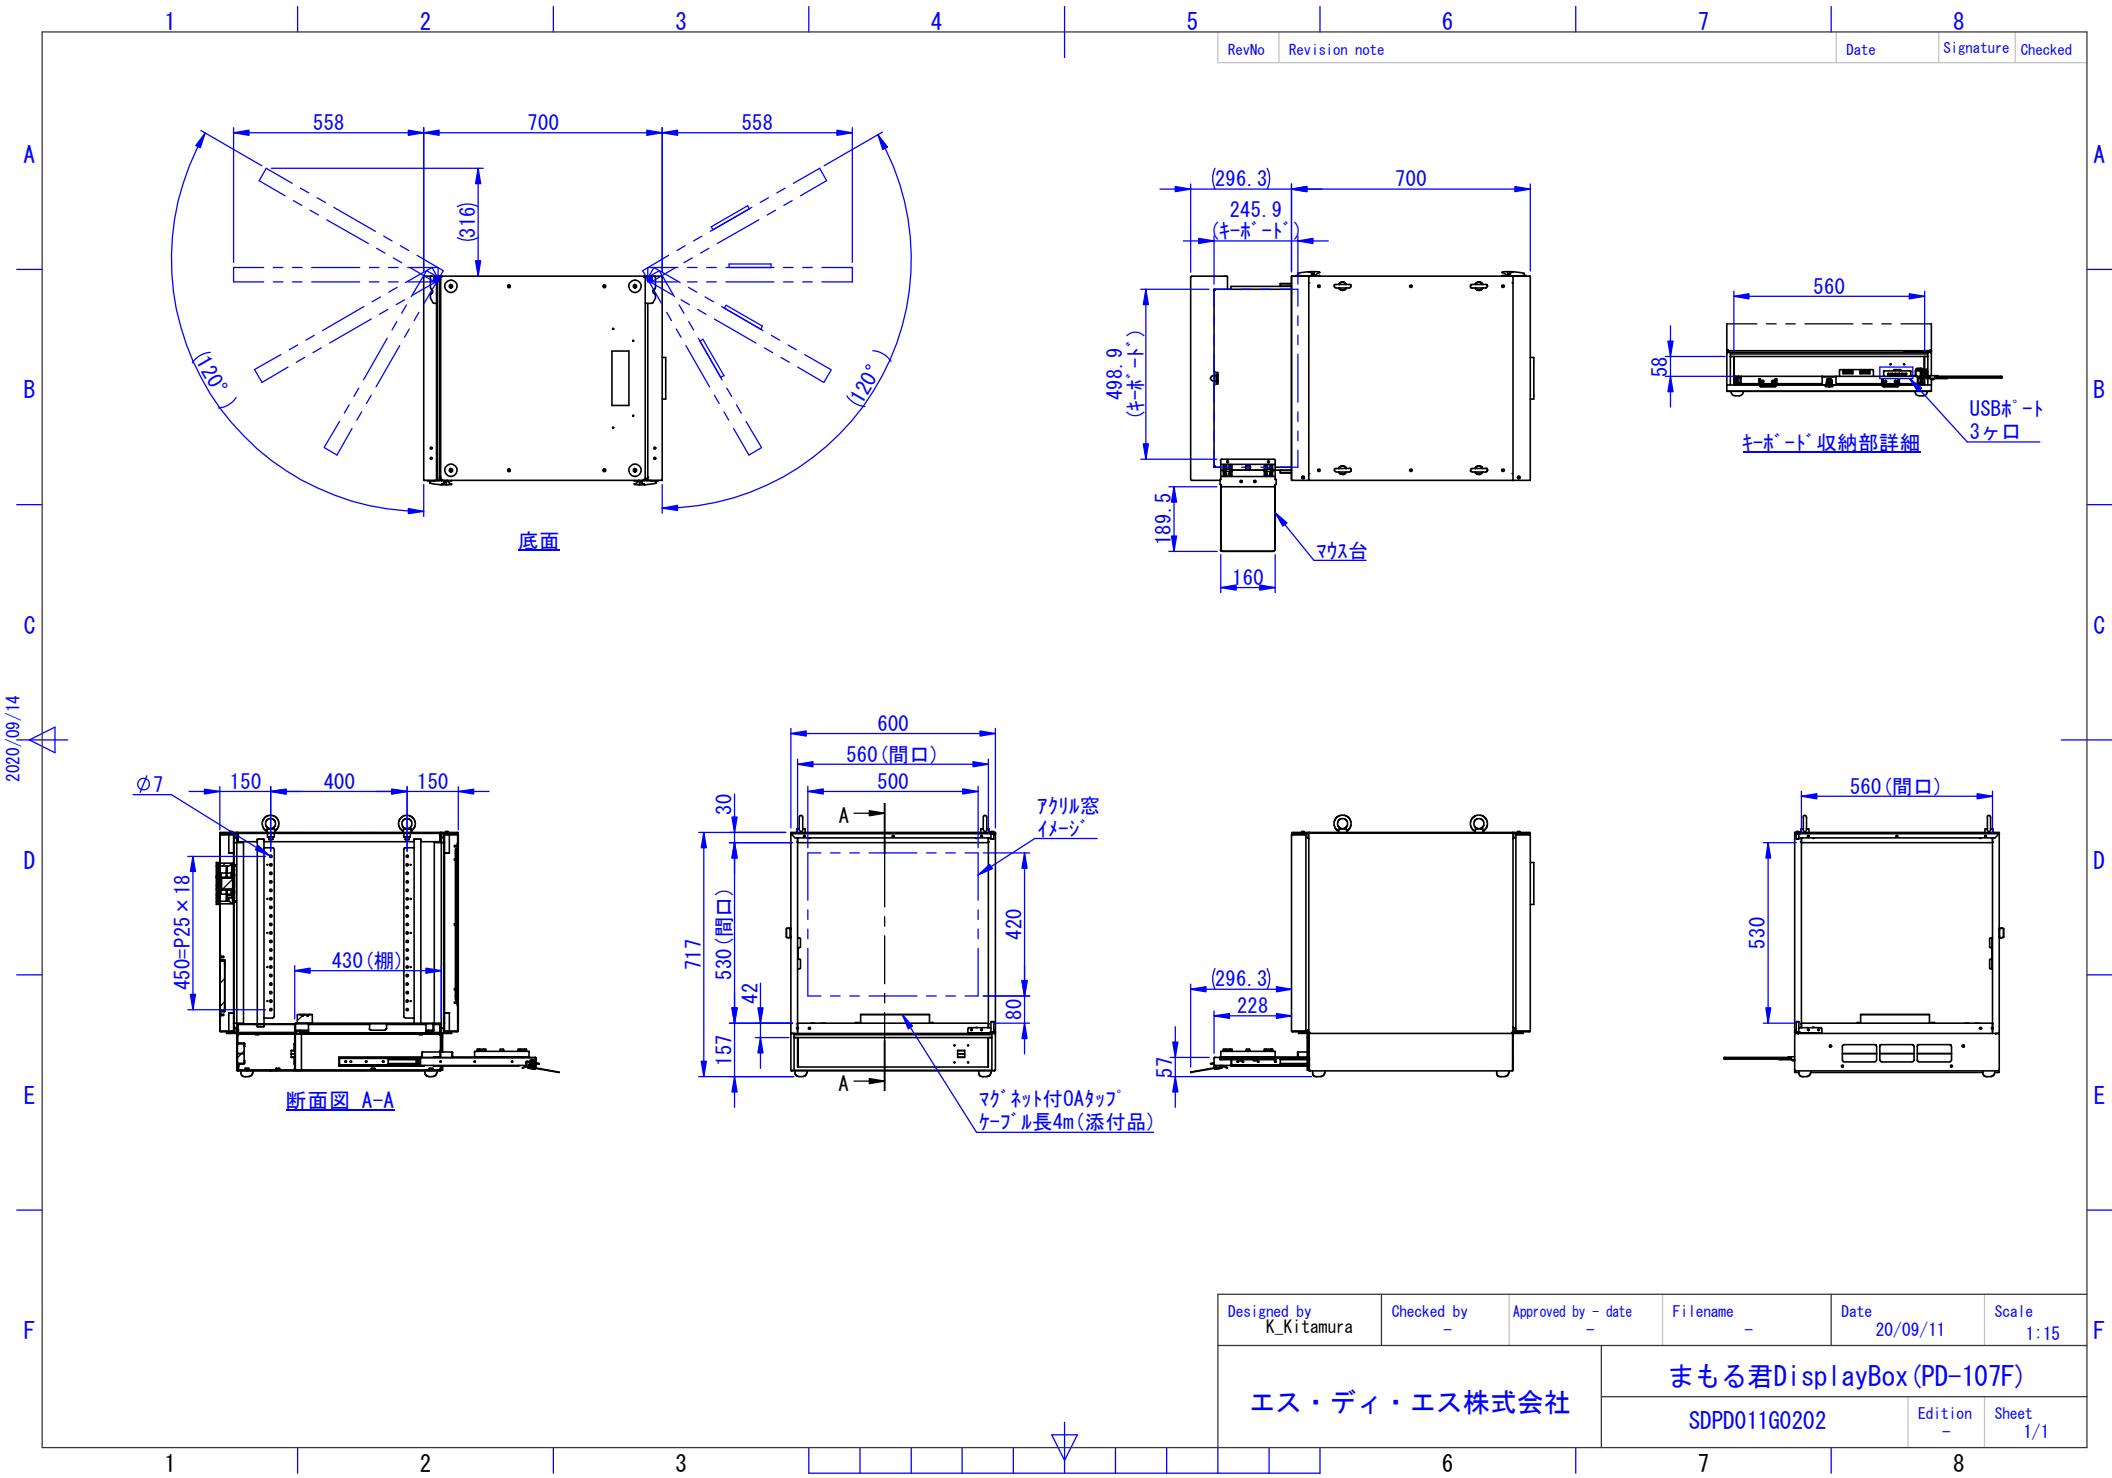

Designed by K.Kitamura	Checked by -	Approved by - date -	Filename -	Date 20/09/11	Scale 1:15
エス・ディ・エス株式会社			まもる君DisplayBox (PD-107F)		
			SDPD011G0201	Edition -	Sheet 1/1

1

2

3

6

7

8

2020/09/14