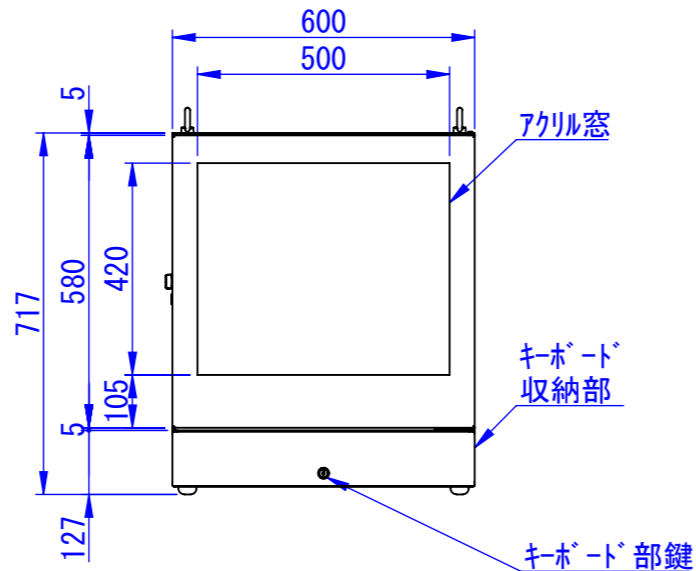

2020/11/18