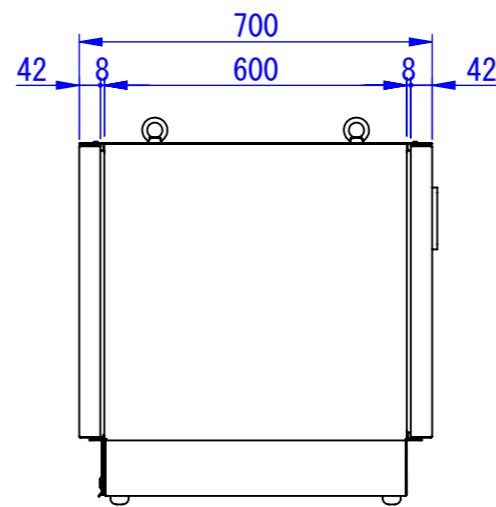

2020/11/18