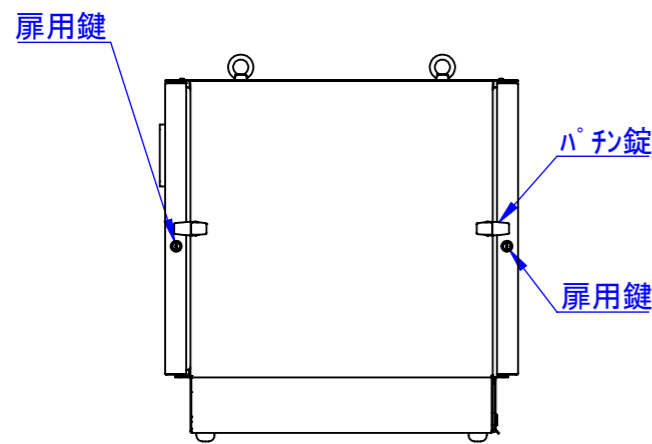

2020/11/18