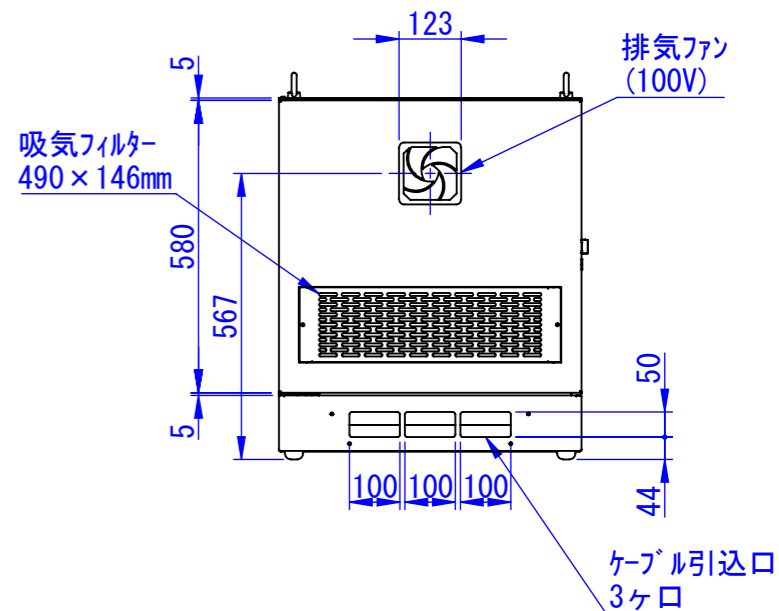

2020/11/18