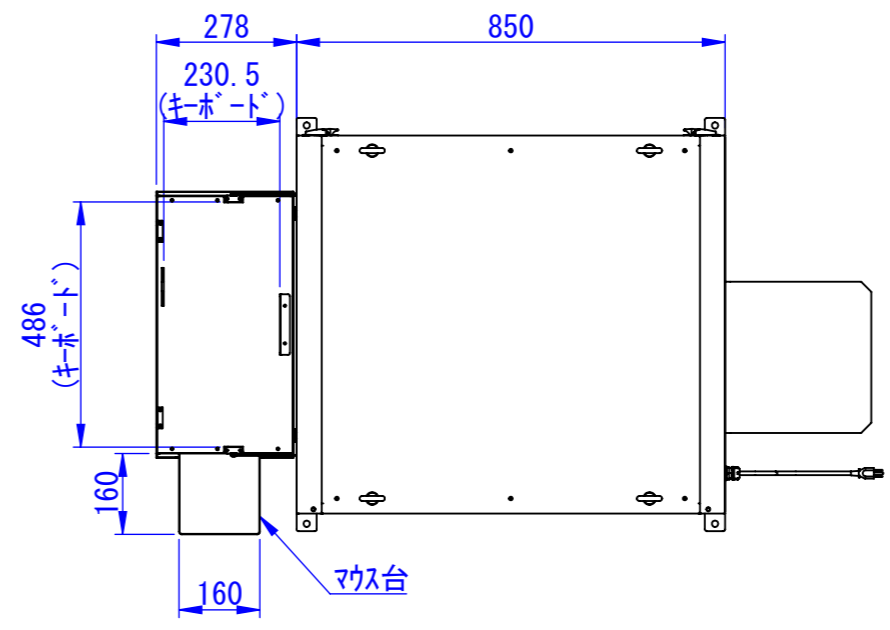

底面

2020/11/17

表面処理：
 本体色：7.5Y6/0.5レザートン
 扉色：N4.0レザートン

Designed by K.Kitamura	Checked by -	Approved by - date -	Filename -	Date 20/09/08	Scale 1:15
<p>エス・ディ・エス株式会社</p>			<p>まもる君Wide (PW-172C)</p>		
<p>SDPW012G0301</p>			Edition -	<p>Sheet 1/1</p>	

2020/09/14

Designed by K.Kitamura	Checked by -	Approved by - date -	Filename -	Date 20/09/09	Scale 1:15
---------------------------	-----------------	-------------------------	---------------	------------------	---------------