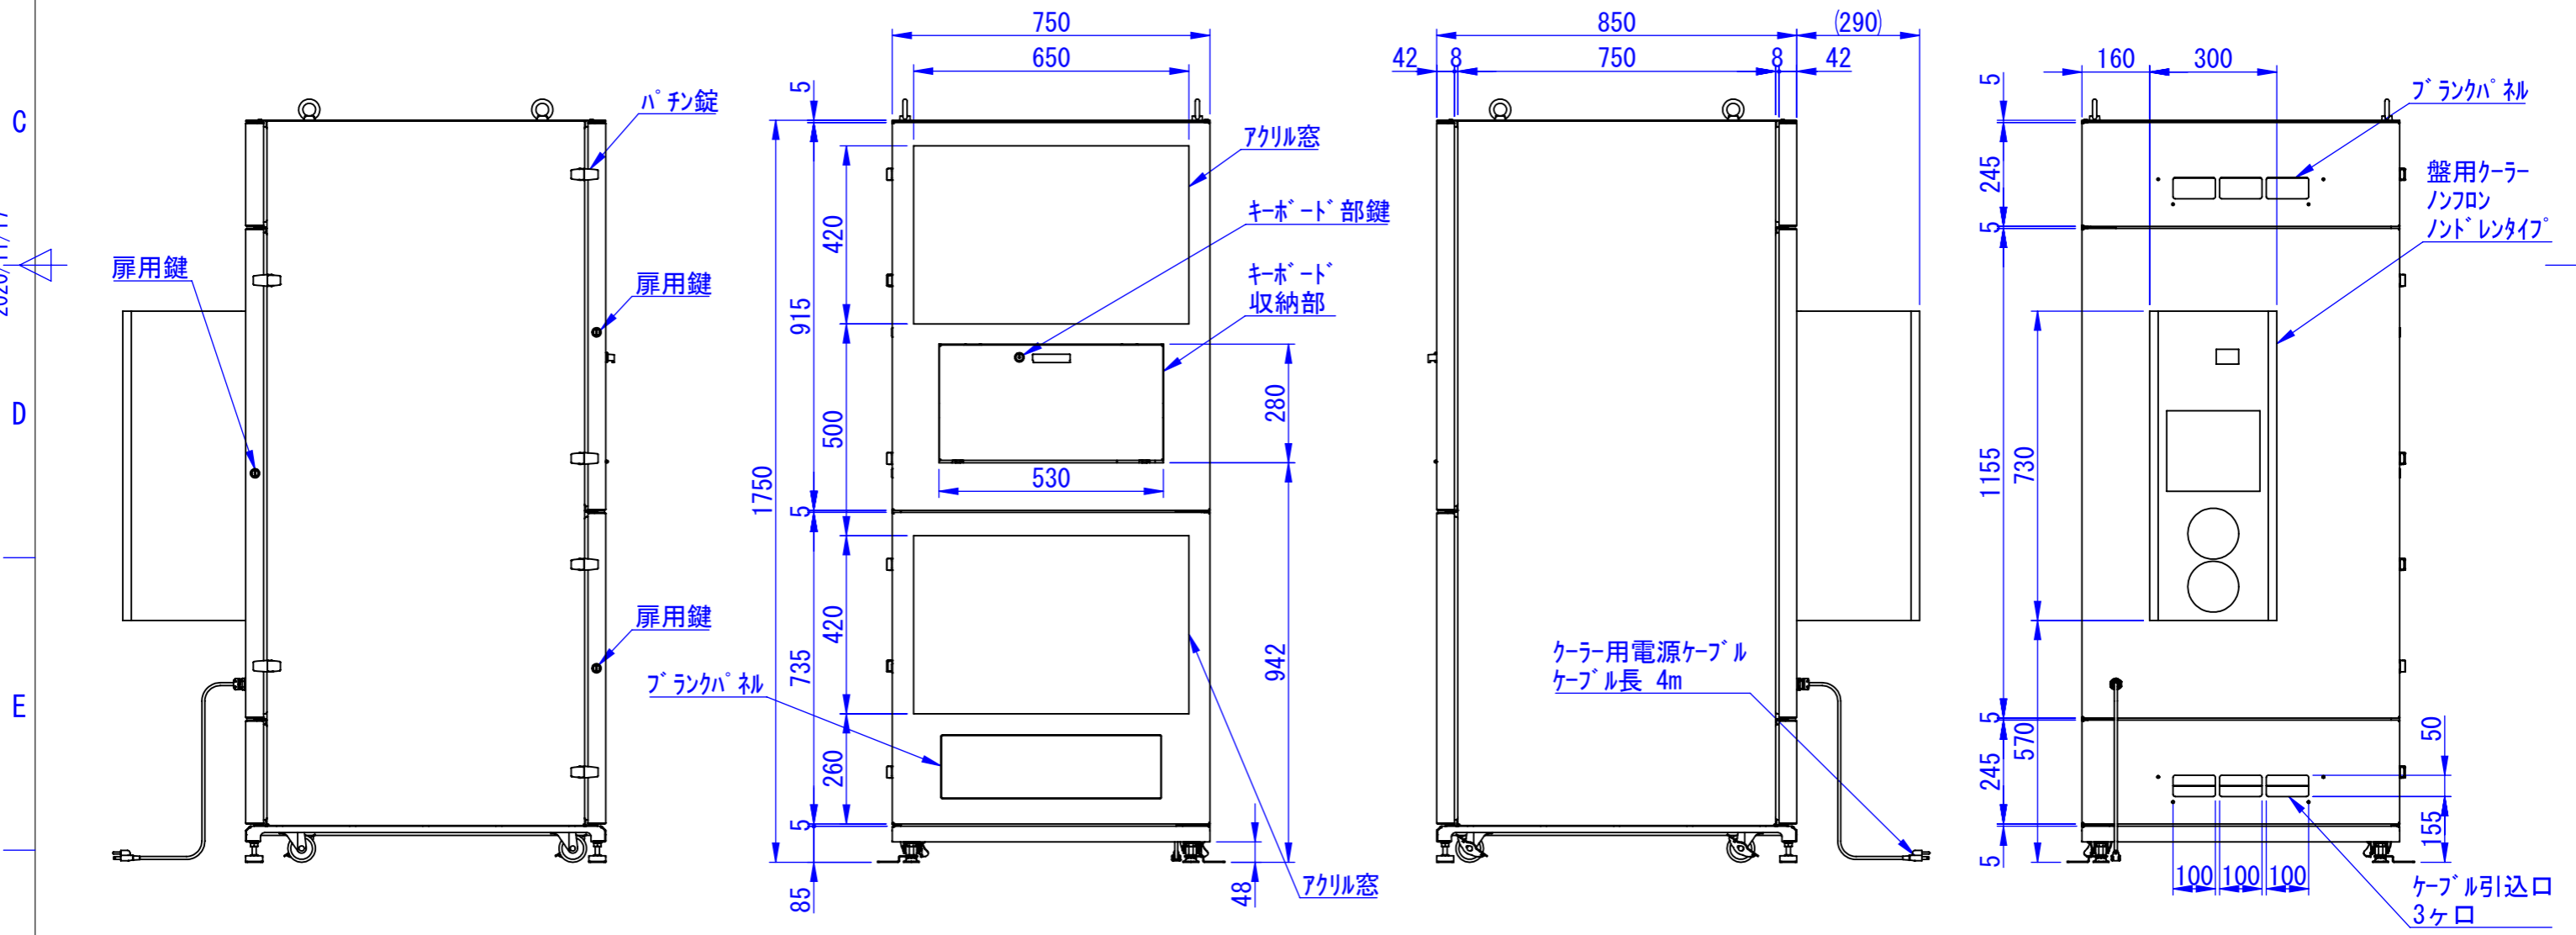

底面

2020/11/17

表面処理：
 本体色：7.5Y6/0.5レザートン
 扉色：N4.0レザートン

Designed by K.Kitamura	Checked by -	Approved by - date -	Filename -	Date 20/09/08	Scale 1:15
<p>エス・ディ・エス株式会社</p>			<p>まもる君Wide (PW-172C)</p>		
<p>SDPW012G0301</p>			Edition -	<p>Sheet 1/1</p>	

2020/09/14

Designed by K.Kitamura	Checked by -	Approved by - date -	Filename -	Date 20/09/09	Scale 1:15
---------------------------	-----------------	-------------------------	---------------	------------------	---------------