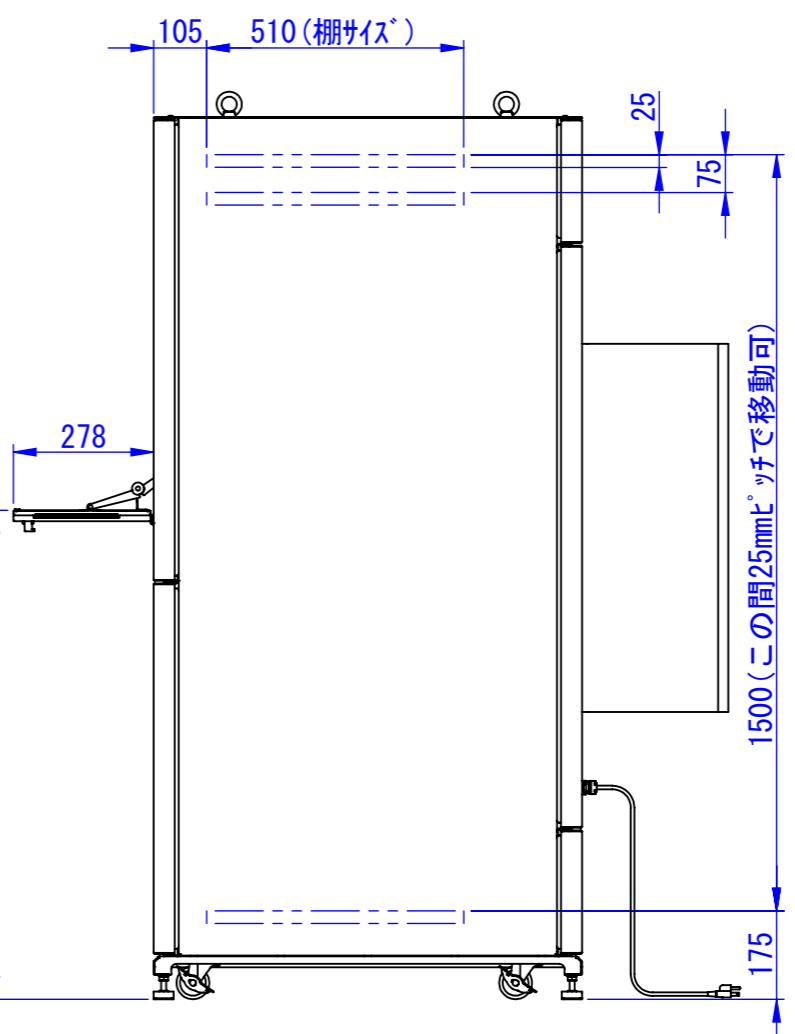

底面

2020/11/17

表面処理：
 本体色：7.5Y6/0.5レザートン
 扉色：N4.0レザートン

Designed by K.Kitamura	Checked by -	Approved by - date -	Filename -	Date 20/09/08	Scale 1:15
<p>エス・ディ・エス株式会社</p>			<p>まもる君Wide (PW-172C)</p>		
<p>SDPW012G0301</p>			Edition -	<p>Sheet 1/1</p>	

2020/09/14

Designed by K.Kitamura	Checked by -	Approved by - date -	Filename -	Date 20/09/09	Scale 1:15
---------------------------	-----------------	-------------------------	---------------	------------------	---------------