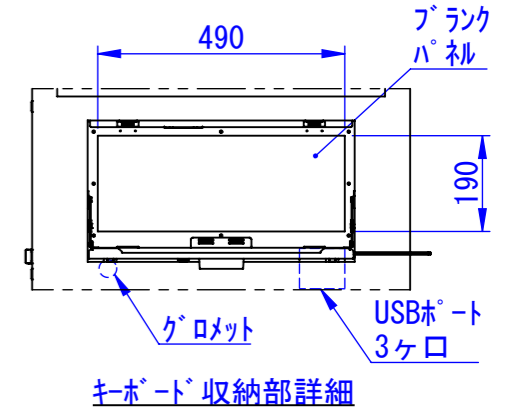

底面

2020/11/17

表面処理：
 本体色：7.5Y6/0.5レザートン
 扉色：N4.0レザートン

Designed by K.Kitamura	Checked by -	Approved by - date -	Filename -	Date 20/09/08	Scale 1:15
<p>エス・ディ・エス株式会社</p>			<p>まもる君Wide (PW-172C)</p>		
<p>SDPW012G0301</p>			Edition -	<p>Sheet 1/1</p>	

2020/09/14

Designed by K.Kitamura	Checked by -	Approved by - date -	Filename -	Date 20/09/09	Scale 1:15
---------------------------	-----------------	-------------------------	---------------	------------------	---------------