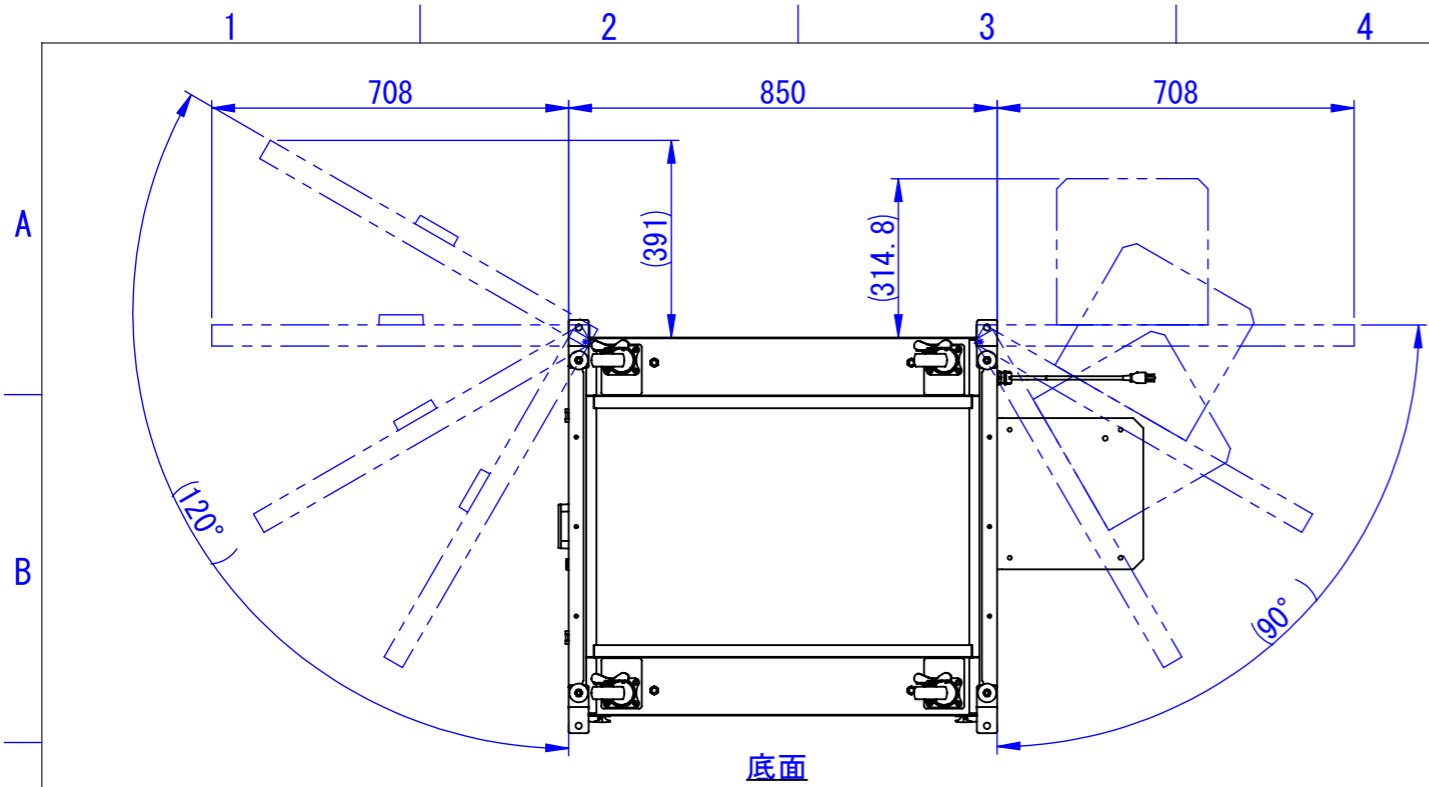

底面

2020/11/17

表面処理：
 本体色：7.5Y6/0.5レザートン
 扉色：N4.0レザートン

Designed by K.Kitamura	Checked by -	Approved by - date -	Filename -	Date 20/09/08	Scale 1:15
<p>エス・ディ・エス株式会社</p>			<p>まもる君Wide (PW-172C)</p>		
<p>SDPW012G0301</p>			Edition -	<p>Sheet 1/1</p>	

2020/09/14

Designed by K.Kitamura	Checked by -	Approved by - date -	Filename -	Date 20/09/09	Scale 1:15
---------------------------	-----------------	-------------------------	---------------	------------------	---------------