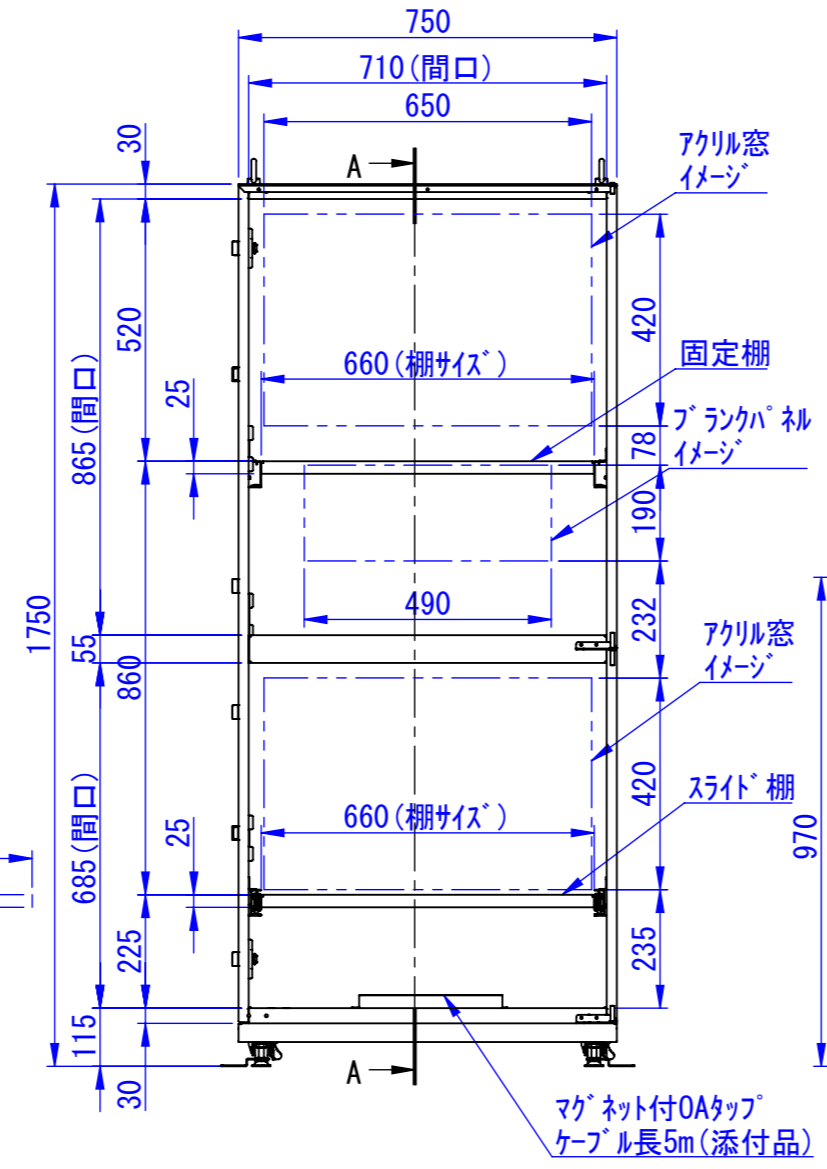

底面

2020/11/17

表面処理：
 本体色：7.5Y6/0.5レザートン
 扉色：N4.0レザートン

Designed by K.Kitamura	Checked by -	Approved by - date -	Filename -	Date 20/09/08	Scale 1:15
<p>エス・ディ・エス株式会社</p>			<p>まもる君Wide (PW-172C)</p>		
<p>SDPW012G0301</p>			Edition -	<p>Sheet 1/1</p>	

2020/09/14

Designed by K.Kitamura	Checked by -	Approved by - date -	Filename -	Date 20/09/09	Scale 1:15
---------------------------	-----------------	-------------------------	---------------	------------------	---------------