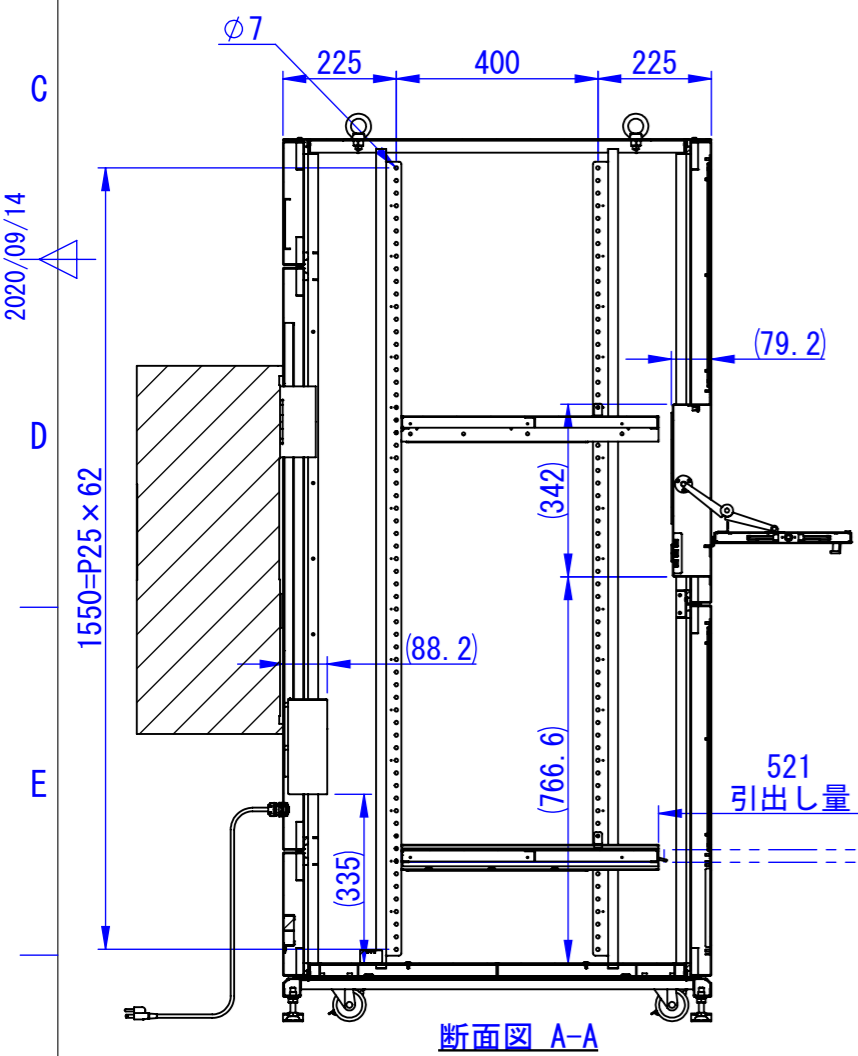

底面

2020/11/17

表面処理：
 本体色：7.5Y6/0.5レザートン
 扉色：N4.0レザートン

Designed by K.Kitamura	Checked by -	Approved by - date -	Filename -	Date 20/09/08	Scale 1:15
<p>エス・ディ・エス株式会社</p>			<p>まもる君Wide (PW-172C)</p>		
<p>SDPW012G0301</p>			Edition -	<p>Sheet 1/1</p>	

2020/09/14

Designed by K.Kitamura	Checked by -	Approved by - date -	Filename -	Date 20/09/09	Scale 1:15
---------------------------	-----------------	-------------------------	---------------	------------------	---------------