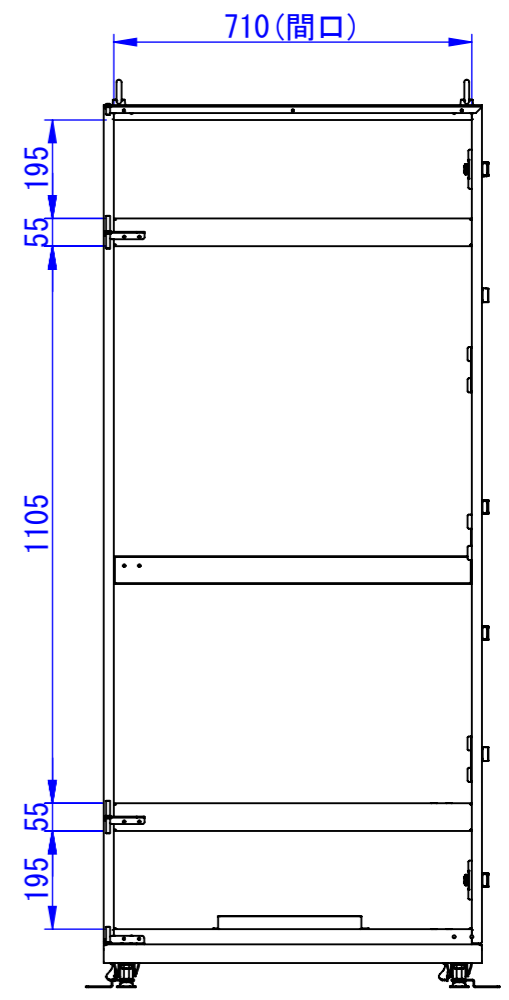

底面

2020/11/17

表面処理：
 本体色：7.5Y6/0.5レザートン
 扉色：N4.0レザートン

Designed by K.Kitamura	Checked by -	Approved by - date -	Filename -	Date 20/09/08	Scale 1:15
<p>エス・ディ・エス株式会社</p>			<p>まもる君Wide (PW-172C)</p>		
<p>SDPW012G0301</p>			Edition -	<p>Sheet 1/1</p>	

2020/09/14

Designed by K.Kitamura	Checked by -	Approved by - date -	Filename -	Date 20/09/09	Scale 1:15
---------------------------	-----------------	-------------------------	---------------	------------------	---------------