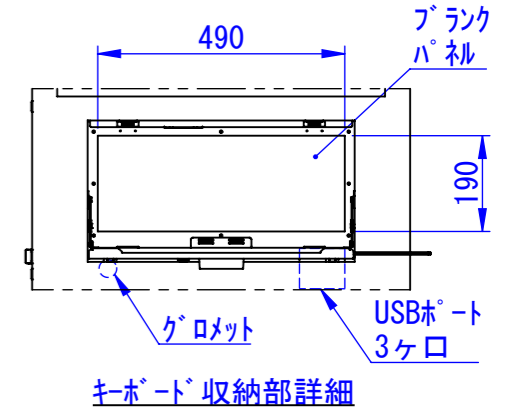

底面

表面処理:  
本体色: 7.5Y6/0.5レ-ト  
扉色: N4.0レ-ト

Designed by K.Kitamura	Checked by -	Approved by - date -	Filename -	Date 20/09/08	Scale 1:15
エス・ディ・エス株式会社			まもる君Wide (PW-172H)		
			SDPW012G0201	Edition -	Sheet 1/1

2020/11/17

2020/09/14

断面図 A-A

Designed by K_Kitmaura	Checked by -	Approved by - date -	Filename -	Date 20/09/09	Scale 1:15
---------------------------	-----------------	-------------------------	---------------	------------------	---------------