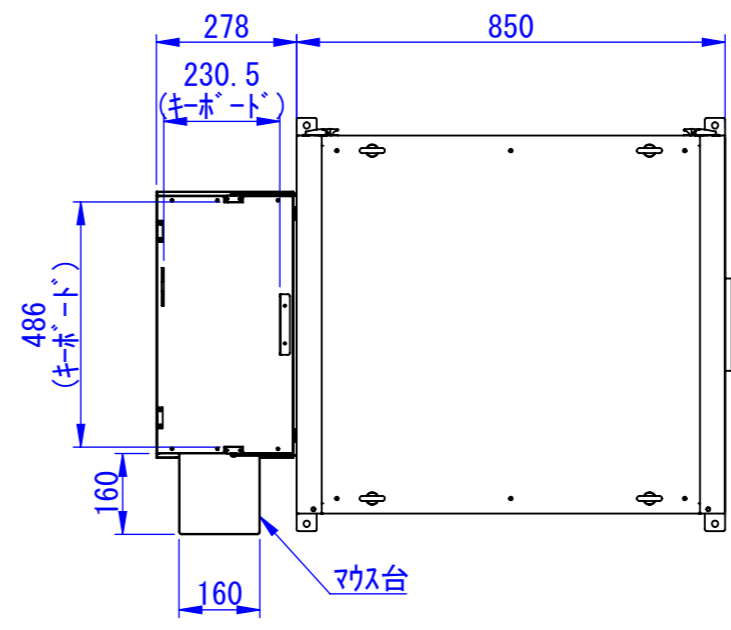

底面

表面処理:  
本体色: 7.5Y6/0.5レ-ト  
扉色: N4.0レ-ト

Designed by K.Kitamura	Checked by -	Approved by - date -	Filename -	Date 20/09/08	Scale 1:15
エス・ディ・エス株式会社			まもる君Wide (PW-172H)		
			SDPW012G0201	Edition -	Sheet 1/1

2020/11/17

2020/09/14

断面図 A-A

Designed by K_Kitmaura	Checked by -	Approved by - date -	Filename -	Date 20/09/09	Scale 1:15
---------------------------	-----------------	-------------------------	---------------	------------------	---------------