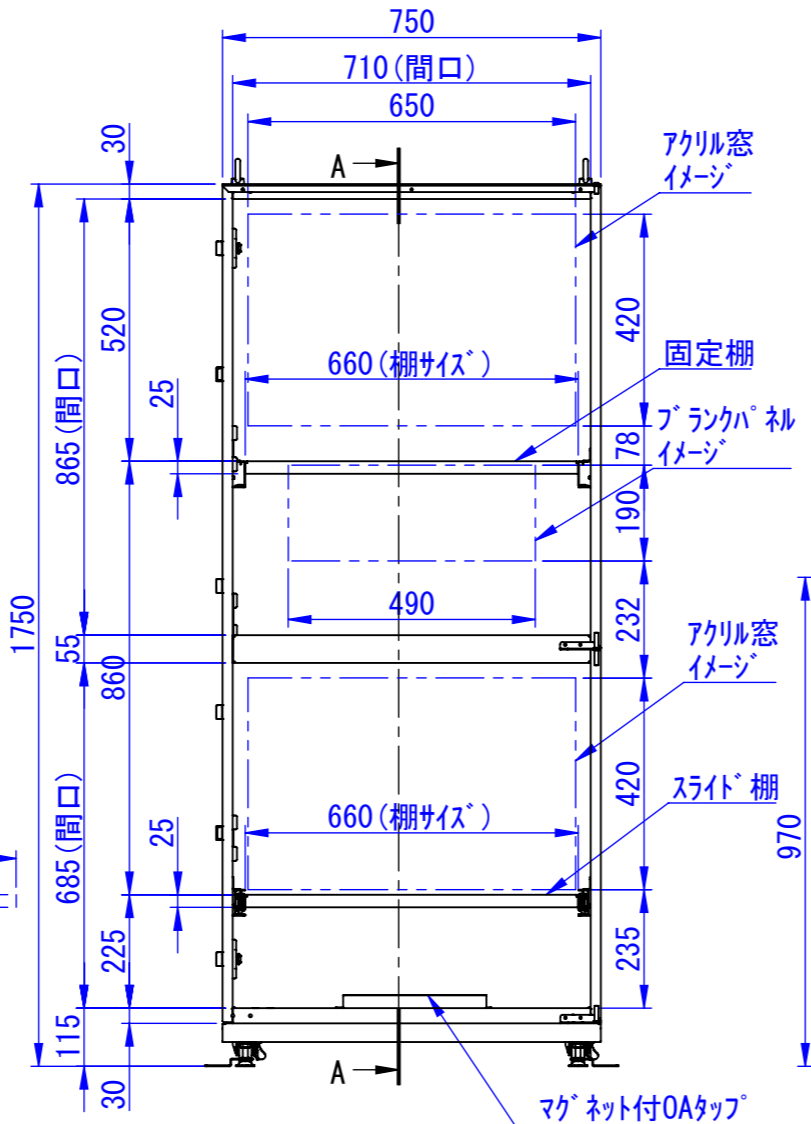

底面

表面処理:  
本体色: 7.5Y6/0.5レ-ト  
扉色: N4.0レ-ト

Designed by K.Kitamura	Checked by -	Approved by - date -	Filename -	Date 20/09/08	Scale 1:15
エス・ディ・エス株式会社			まもる君Wide (PW-172H)		
			SDPW012G0201	Edition -	Sheet 1/1

2020/11/17

2020/09/14

断面図 A-A

Designed by K_Kitmaura	Checked by -	Approved by - date -	Filename -	Date 20/09/09	Scale 1:15
---------------------------	-----------------	-------------------------	---------------	------------------	---------------