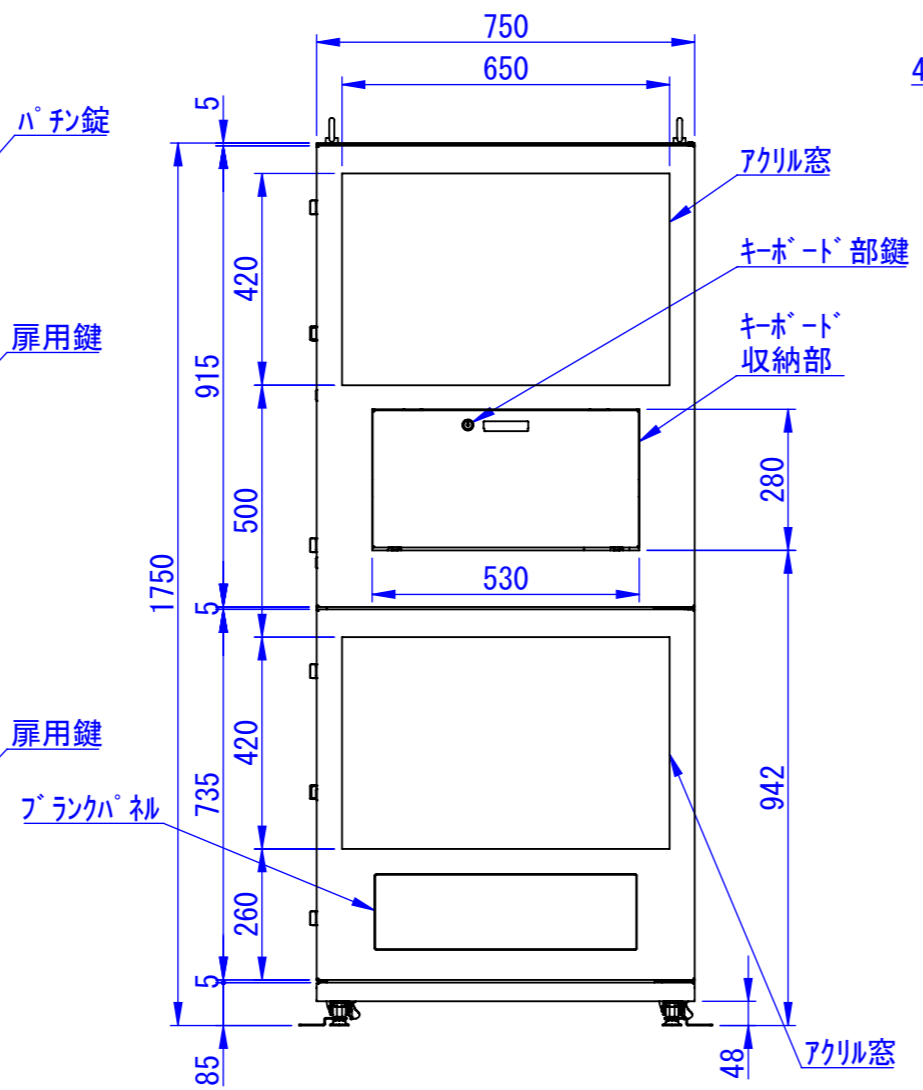

底面

表面処理:  
本体色: 7.5Y6/0.5レ-ト  
扉色: N4.0レ-ト

Designed by K.Kitamura	Checked by -	Approved by - date -	Filename -	Date 20/09/08	Scale 1:15
エス・ディ・エス株式会社			まもる君Wide (PW-172H)		
			SDPW012G0201	Edition -	Sheet 1/1

2020/11/17

2020/09/14

断面図 A-A

Designed by K_Kitmaura	Checked by -	Approved by - date -	Filename -	Date 20/09/09	Scale 1:15
---------------------------	-----------------	-------------------------	---------------	------------------	---------------