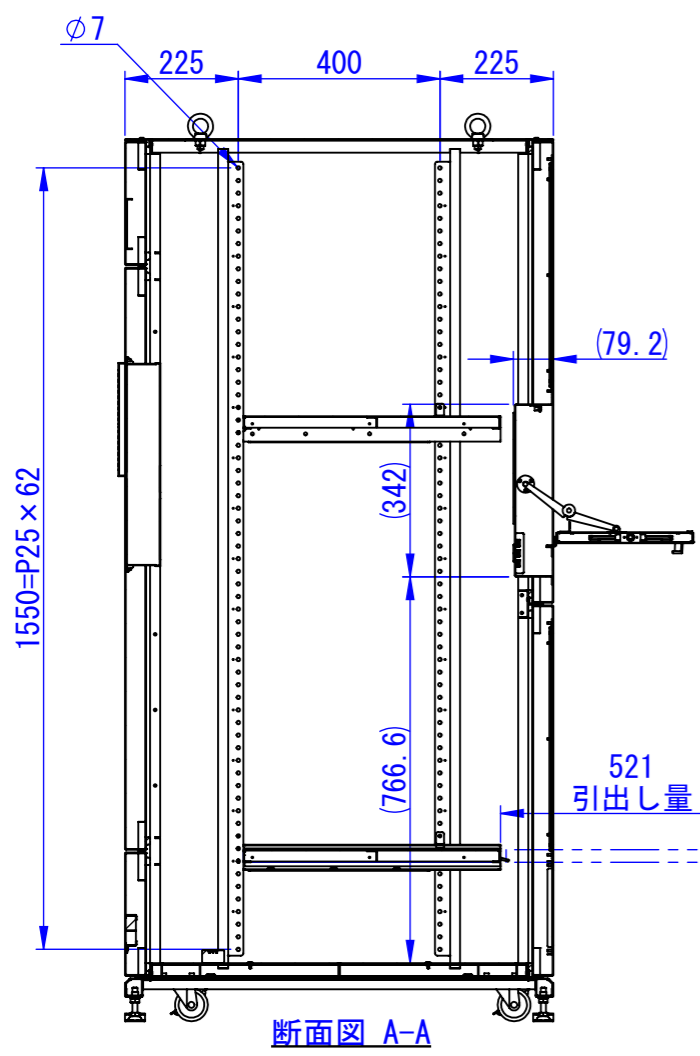

底面

表面処理:  
本体色: 7.5Y6/0.5レ-ト  
扉色: N4.0レ-ト

Designed by K.Kitamura	Checked by -	Approved by - date -	Filename -	Date 20/09/08	Scale 1:15
エス・ディ・エス株式会社			まもる君Wide (PW-172H)		
			SDPW012G0201	Edition -	Sheet 1/1

2020/11/17

2020/09/14

断面図 A-A

Designed by K_Kitmaura	Checked by -	Approved by - date -	Filename -	Date 20/09/09	Scale 1:15
---------------------------	-----------------	-------------------------	---------------	------------------	---------------