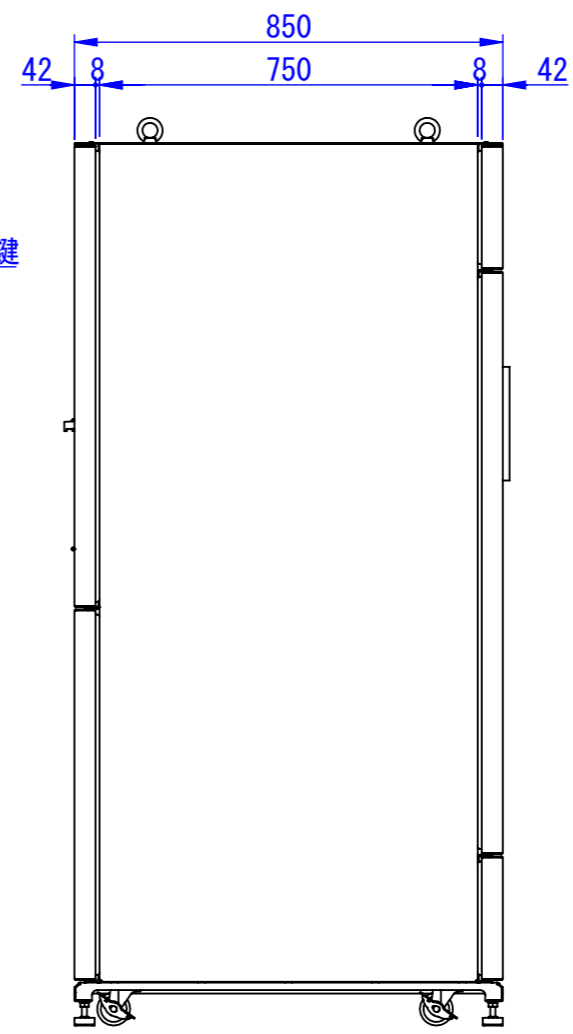

底面

表面処理:  
本体色: 7.5Y6/0.5レ-ト  
扉色: N4.0レ-ト

Designed by K.Kitamura	Checked by -	Approved by - date -	Filename -	Date 20/09/08	Scale 1:15
エス・ディ・エス株式会社			まもる君Wide (PW-172H)		
			SDPW012G0201	Edition -	Sheet 1/1

2020/11/17

2020/09/14

断面図 A-A

Designed by K_Kitmaura	Checked by -	Approved by - date -	Filename -	Date 20/09/09	Scale 1:15
---------------------------	-----------------	-------------------------	---------------	------------------	---------------