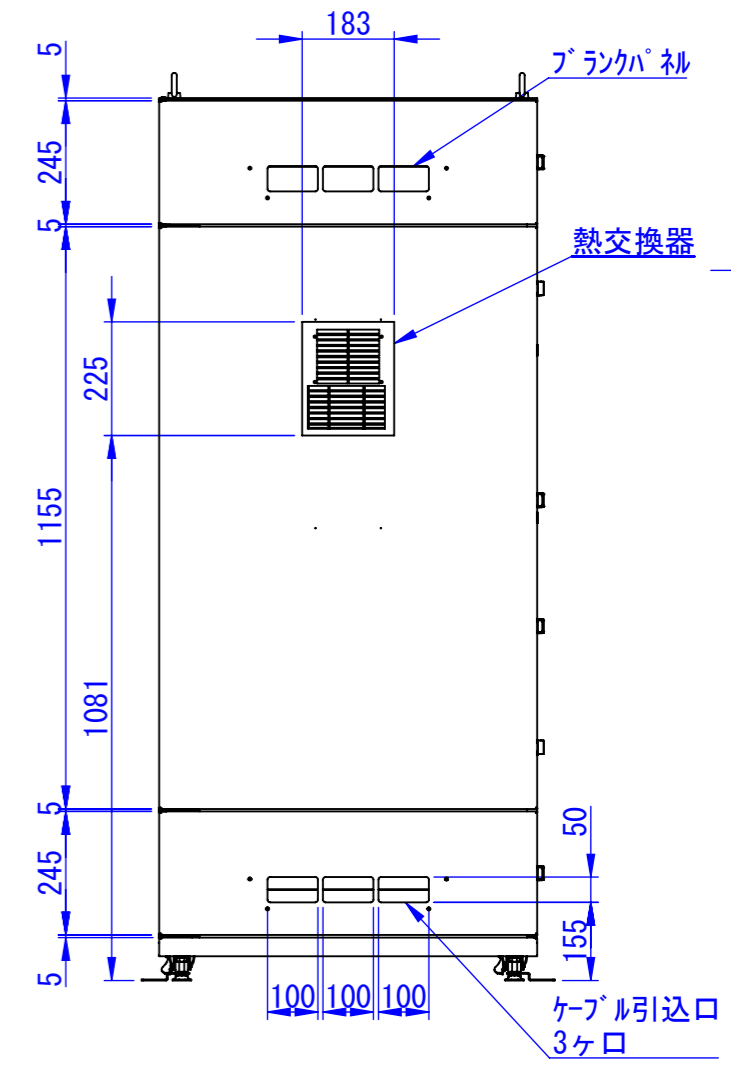

底面

表面処理:  
本体色: 7.5Y6/0.5レ-ト  
扉色: N4.0レ-ト

Designed by K.Kitamura	Checked by -	Approved by - date -	Filename -	Date 20/09/08	Scale 1:15
エス・ディ・エス株式会社			まもる君Wide (PW-172H)		
			SDPW012G0201	Edition -	Sheet 1/1

2020/11/17

2020/09/14

断面図 A-A

Designed by K_Kitmaura	Checked by -	Approved by - date -	Filename -	Date 20/09/09	Scale 1:15
---------------------------	-----------------	-------------------------	---------------	------------------	---------------