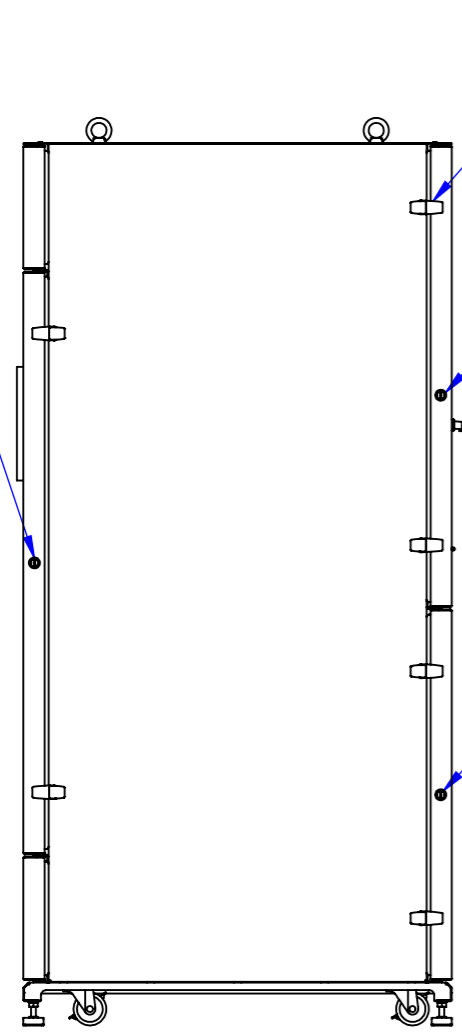

底面

表面処理:  
本体色: 7.5Y6/0.5レ-ト  
扉色: N4.0レ-ト

Designed by K.Kitamura	Checked by -	Approved by - date -	Filename -	Date 20/09/08	Scale 1:15
エス・ディ・エス株式会社			まもる君Wide (PW-172H)		
			SDPW012G0201	Edition -	Sheet 1/1

2020/11/17

2020/09/14

断面図 A-A

Designed by K_Kitmaura	Checked by -	Approved by - date -	Filename -	Date 20/09/09	Scale 1:15
---------------------------	-----------------	-------------------------	---------------	------------------	---------------