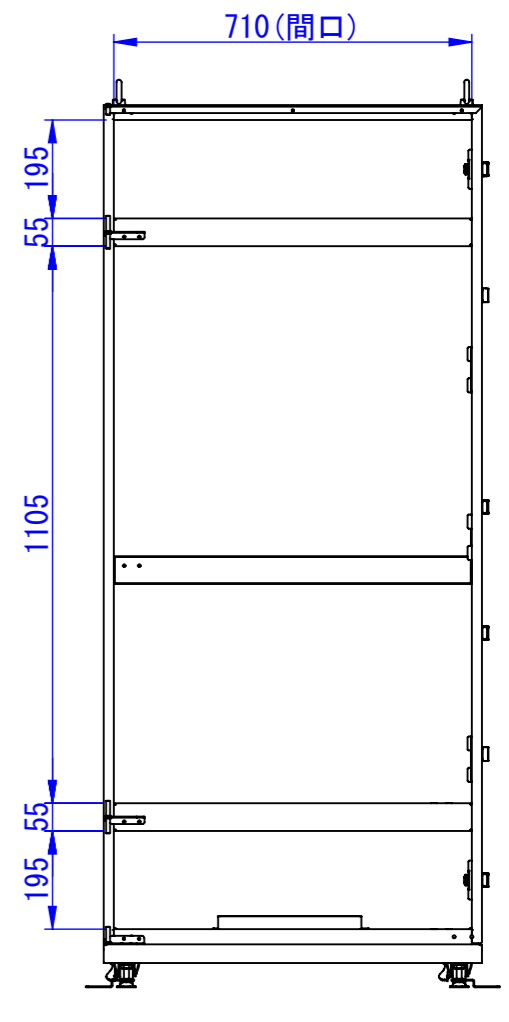

底面

表面処理:  
本体色: 7.5Y6/0.5レ-ト  
扉色: N4.0レ-ト

Designed by K.Kitamura	Checked by -	Approved by - date -	Filename -	Date 20/09/08	Scale 1:15
エス・ディ・エス株式会社			まもる君Wide (PW-172H)		
			SDPW012G0201	Edition -	Sheet 1/1

2020/11/17

2020/09/14

断面図 A-A

Designed by K_Kitmaura	Checked by -	Approved by - date -	Filename -	Date 20/09/09	Scale 1:15
---------------------------	-----------------	-------------------------	---------------	------------------	---------------