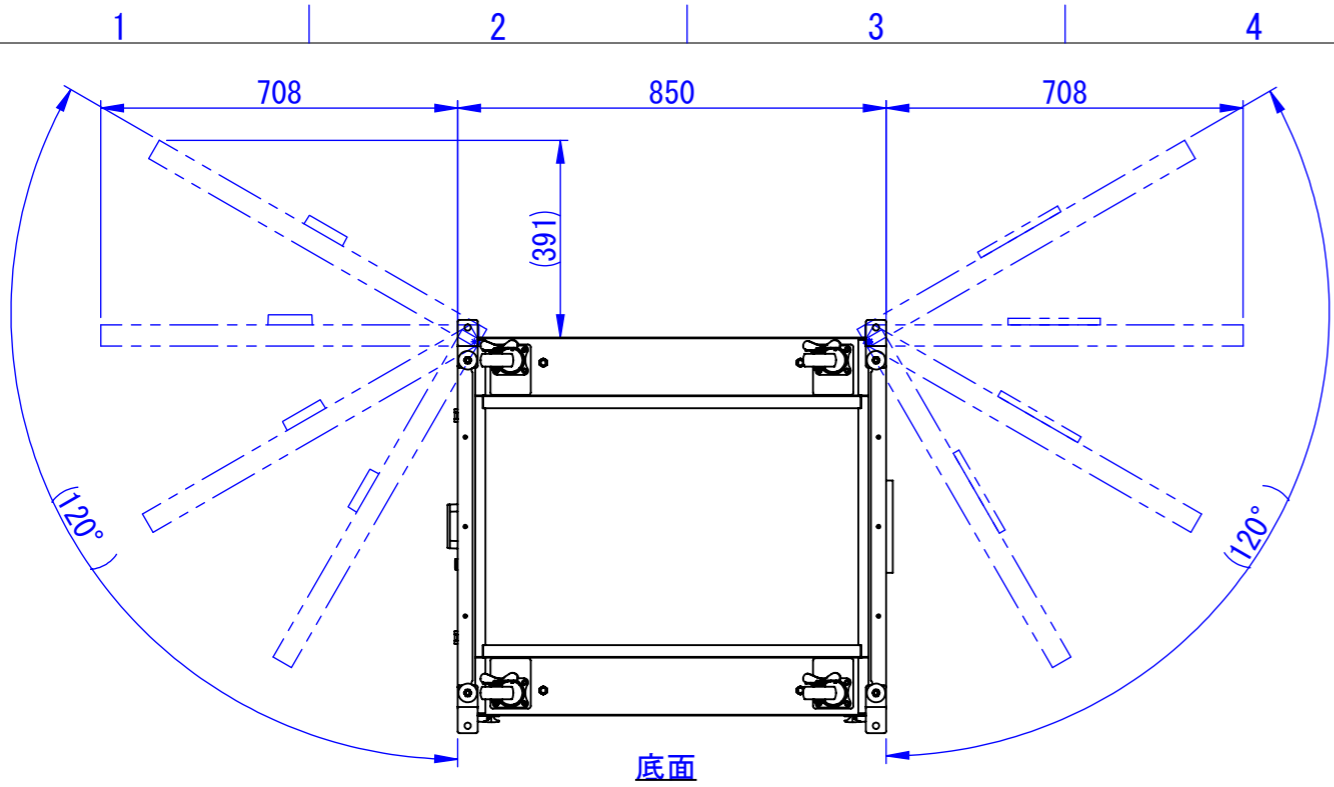

底面

表面処理:  
本体色: 7.5Y6/0.5レ-ト  
扉色: N4.0レ-ト

Designed by K.Kitamura	Checked by -	Approved by - date -	Filename -	Date 20/09/08	Scale 1:15
エス・ディ・エス株式会社			まもる君Wide (PW-172H)		
			SDPW012G0201	Edition -	Sheet 1/1

2020/11/17

2020/09/14

断面図 A-A

Designed by K_Kitmaura	Checked by -	Approved by - date -	Filename -	Date 20/09/09	Scale 1:15
---------------------------	-----------------	-------------------------	---------------	------------------	---------------