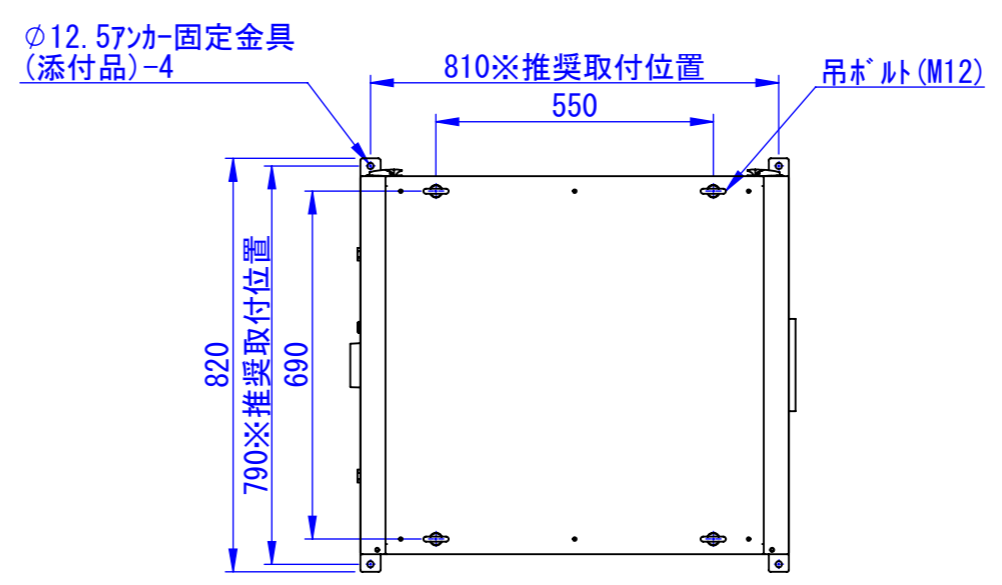

底面

表面処理:  
本体色: 7.5Y6/0.5レ-ト  
扉色: N4.0レ-ト

Designed by K.Kitamura	Checked by -	Approved by - date -	Filename -	Date 20/09/08	Scale 1:15
エス・ディ・エス株式会社			まもる君Wide (PW-172H)		
			SDPW012G0201	Edition -	Sheet 1/1

2020/11/17

2020/09/14

断面図 A-A

Designed by K_Kitmaura	Checked by -	Approved by - date -	Filename -	Date 20/09/09	Scale 1:15
---------------------------	-----------------	-------------------------	---------------	------------------	---------------