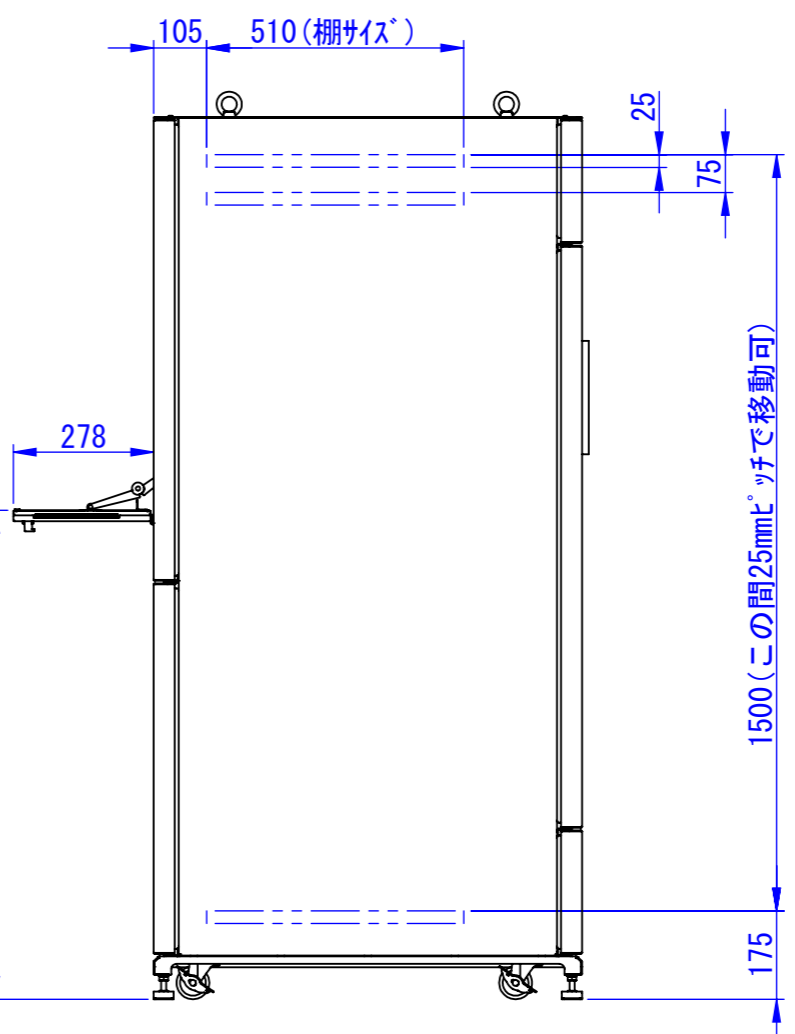

底面

表面処理:  
本体色: 7.5Y6/0.5レ-ト  
扉色: N4.0レ-ト

Designed by K.Kitamura	Checked by -	Approved by - date -	Filename -	Date 20/09/08	Scale 1:15
エス・ディ・エス株式会社			まもる君Wide (PW-172H)		
			SDPW012G0201	Edition -	Sheet 1/1

2020/11/17

2020/09/14

断面図 A-A

Designed by K_Kitmaura	Checked by -	Approved by - date -	Filename -	Date 20/09/09	Scale 1:15
---------------------------	-----------------	-------------------------	---------------	------------------	---------------