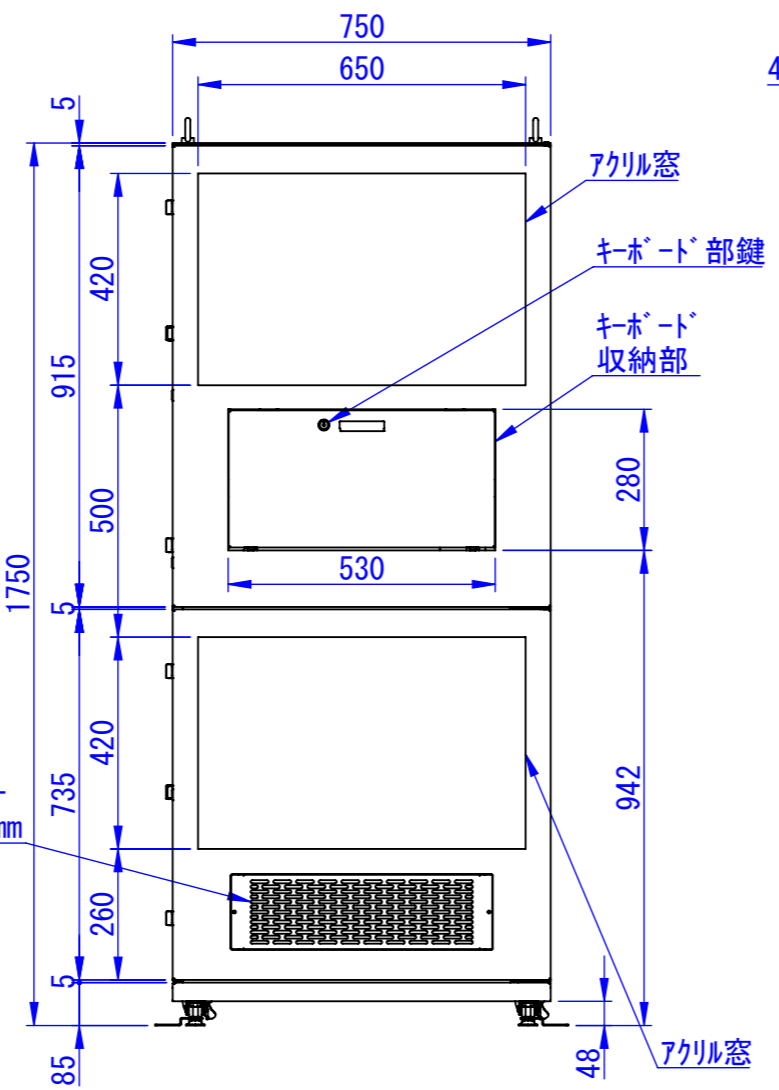

底面

2020/11/17

表面処理:  
 本体色: 7.5Y6/0.5レザートン  
 扉色: N4.0レザートン

Designed by K.Kitamura	Checked by -	Approved by - date -	Filename -	Date 20/09/08	Scale 1:15
エス・ディ・エス株式会社			まもる君Wide (PW-172F)		
SDPW012G0101			Edition -	Sheet 1/1	

2020/09/14

Designed by K_Kitmaura	Checked by -	Approved by - date -	Filename -	Date 20/09/09	Scale 1:15
<b>エス・ディ・エス株式会社</b>			<b>まもる君Wide (PW-172F)</b>		
			SDPW012G0102	Edition -	Sheet 1/1