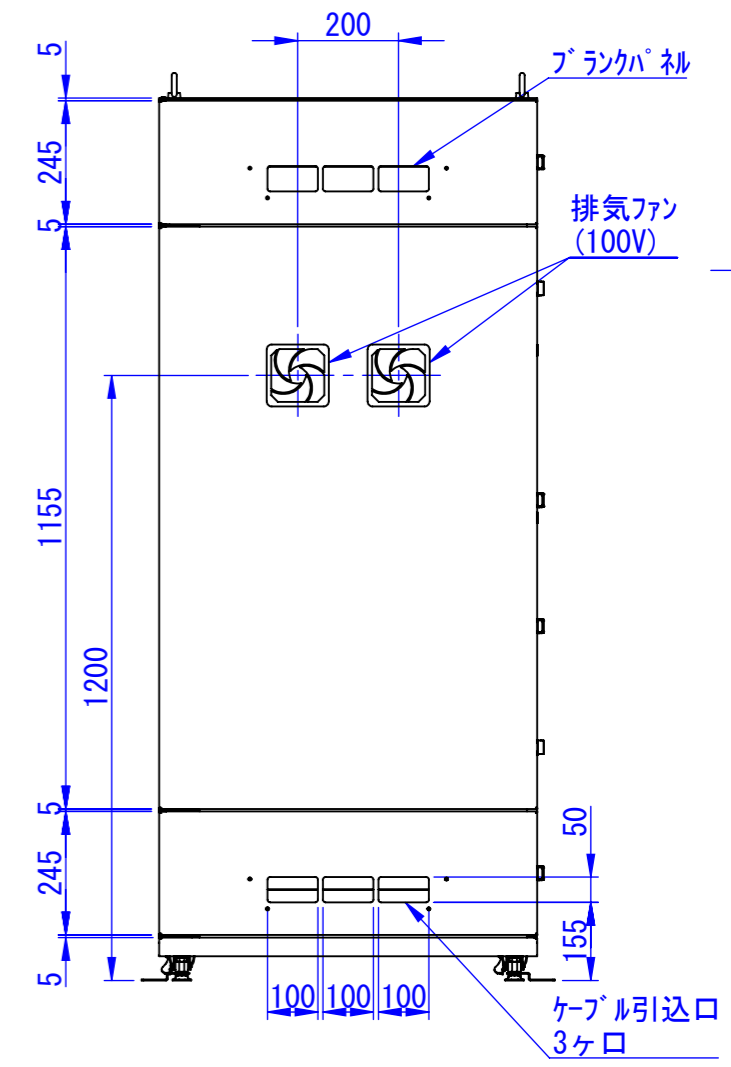

底面

2020/11/17

表面処理:  
 本体色: 7.5Y6/0.5レザートン  
 扉色: N4.0レザートン

Designed by K.Kitamura	Checked by -	Approved by - date -	Filename -	Date 20/09/08	Scale 1:15
エス・ディ・エス株式会社			まもる君Wide (PW-172F)		
SDPW012G0101			Edition -	Sheet 1/1	

2020/09/14

Designed by K_Kitmaura	Checked by -	Approved by - date -	Filename -	Date 20/09/09	Scale 1:15
<b>エス・ディ・エス株式会社</b>			<b>まもる君Wide (PW-172F)</b>		
			SDPW012G0102	Edition -	Sheet 1/1