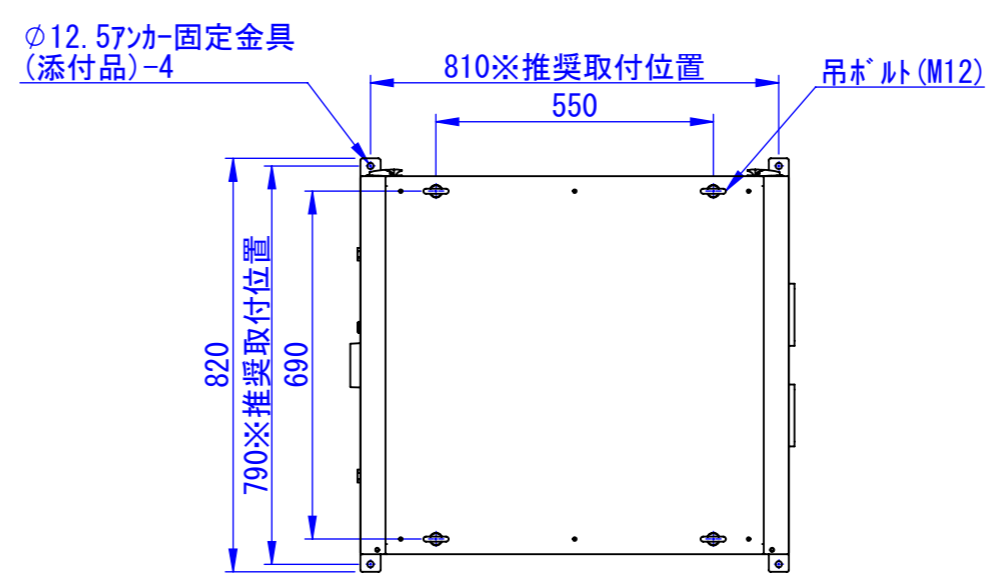

底面

2020/11/17

表面処理:  
 本体色: 7.5Y6/0.5レザートン  
 扉色: N4.0レザートン

Designed by K.Kitamura	Checked by -	Approved by - date -	Filename -	Date 20/09/08	Scale 1:15
エス・ディ・エス株式会社			まもる君Wide (PW-172F)		
SDPW012G0101			Edition -	Sheet 1/1	

2020/09/14

Designed by K_Kitmaura	Checked by -	Approved by - date -	Filename -	Date 20/09/09	Scale 1:15
<b>エス・ディ・エス株式会社</b>			<b>まもる君Wide (PW-172F)</b>		
			SDPW012G0102	Edition -	Sheet 1/1