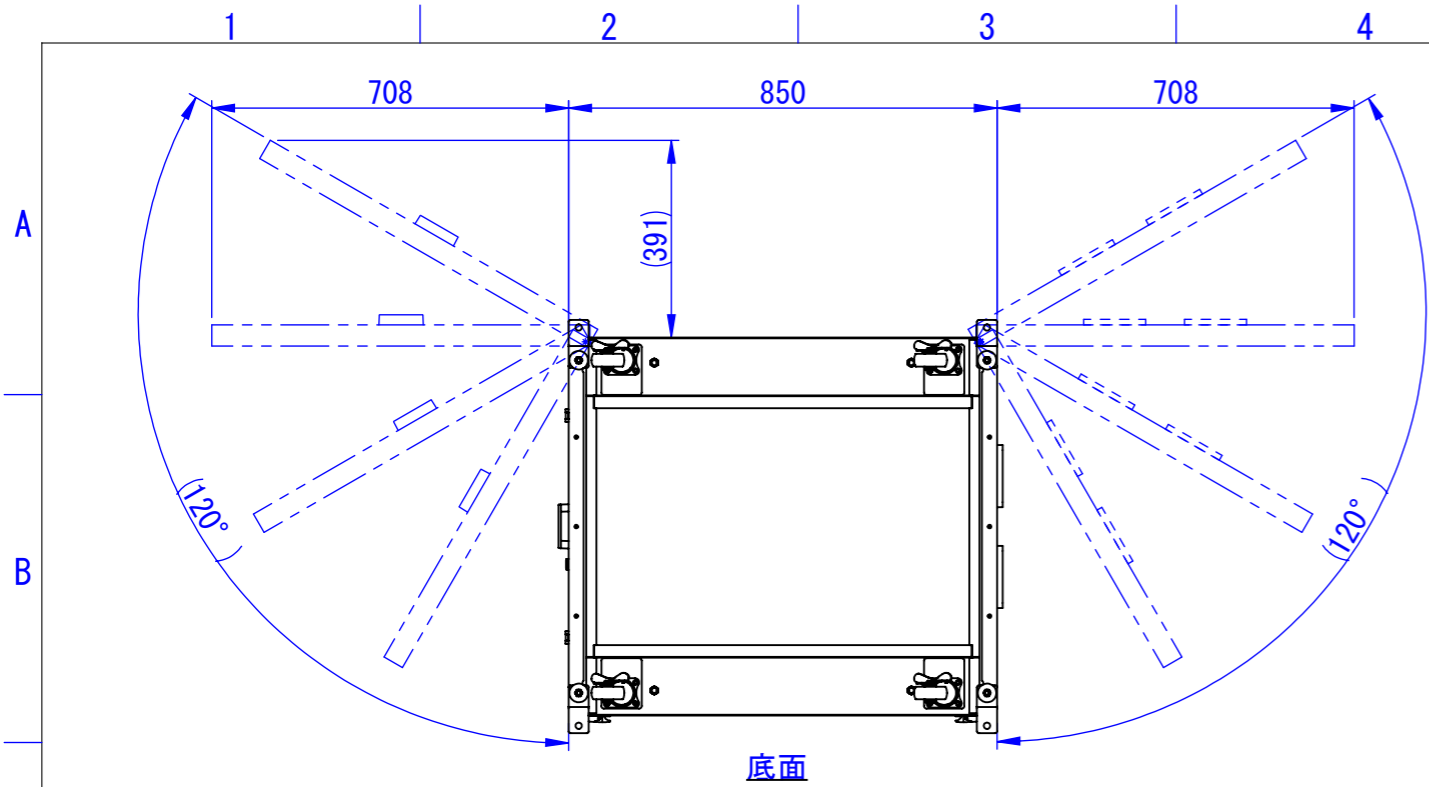

底面

2020/11/17

表面処理:  
 本体色: 7.5Y6/0.5レザートン  
 扉色: N4.0レザートン

Designed by K.Kitamura	Checked by -	Approved by - date -	Filename -	Date 20/09/08	Scale 1:15
エス・ディ・エス株式会社			まもる君Wide (PW-172F)		
SDPW012G0101			Edition -	Sheet 1/1	

2020/09/14

Designed by K_Kitmaura	Checked by -	Approved by - date -	Filename -	Date 20/09/09	Scale 1:15
<b>エス・ディ・エス株式会社</b>			<b>まもる君Wide (PW-172F)</b>		
			SDPW012G0102	Edition -	Sheet 1/1