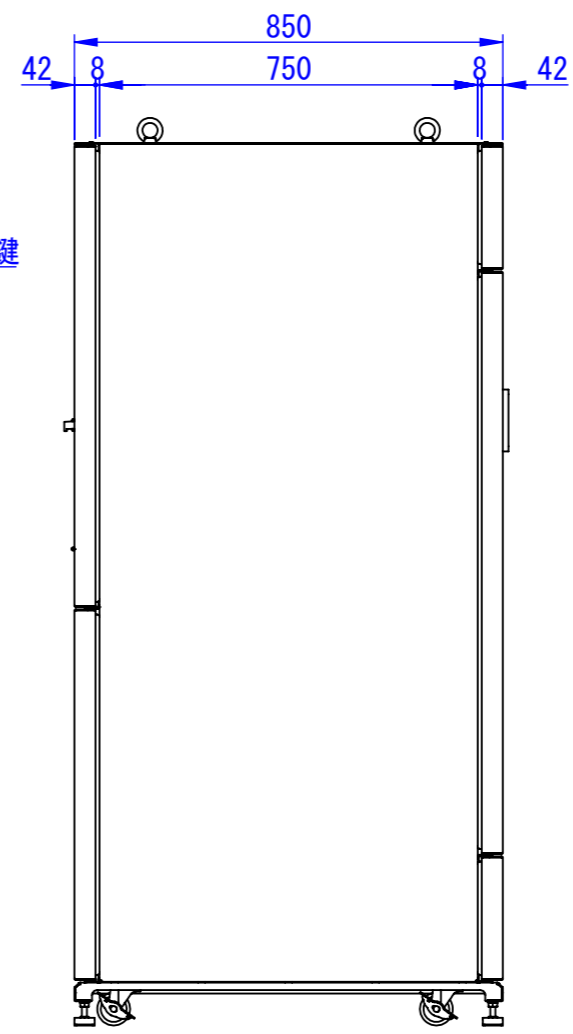

底面

2020/11/17

表面処理:  
 本体色: 7.5Y6/0.5レザートン  
 扉色: N4.0レザートン

Designed by K.Kitamura	Checked by -	Approved by - date -	Filename -	Date 20/09/08	Scale 1:15
エス・ディ・エス株式会社			まもる君Wide (PW-172F)		
SDPW012G0101			Edition -	Sheet 1/1	

2020/09/14

Designed by K_Kitmaura	Checked by -	Approved by - date -	Filename -	Date 20/09/09	Scale 1:15
<b>エス・ディ・エス株式会社</b>			<b>まもる君Wide (PW-172F)</b>		
			SDPW012G0102	Edition -	Sheet 1/1