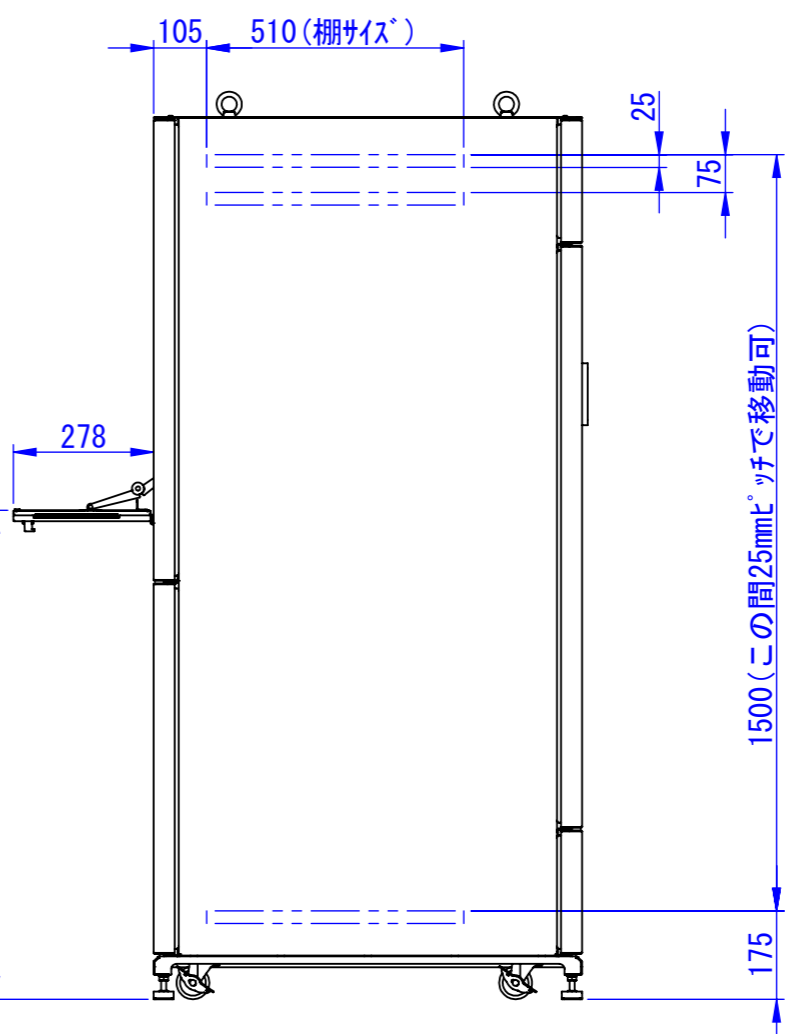

底面

2020/11/17

表面処理:  
 本体色: 7.5Y6/0.5レザートン  
 扉色: N4.0レザートン

Designed by K.Kitamura	Checked by -	Approved by - date -	Filename -	Date 20/09/08	Scale 1:15
エス・ディ・エス株式会社			まもる君Wide (PW-172F)		
SDPW012G0101			Edition -	Sheet 1/1	

2020/09/14

Designed by K_Kitmaura	Checked by -	Approved by - date -	Filename -	Date 20/09/09	Scale 1:15
<b>エス・ディ・エス株式会社</b>			<b>まもる君Wide (PW-172F)</b>		
			SDPW012G0102	Edition -	Sheet 1/1