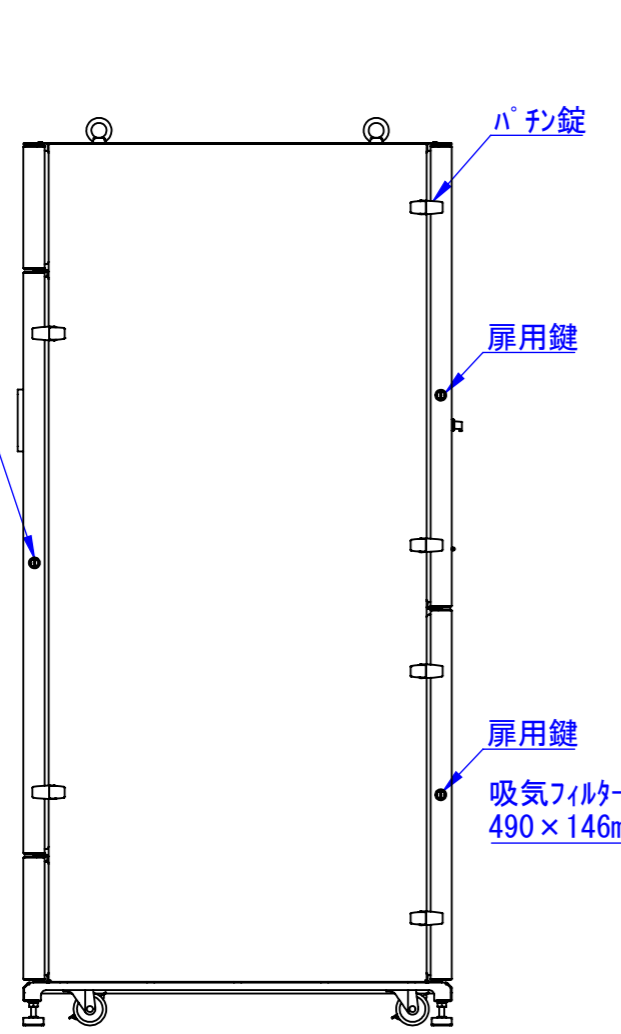

底面

2020/11/17

表面処理:  
 本体色: 7.5Y6/0.5レザートン  
 扉色: N4.0レザートン

Designed by K.Kitamura	Checked by -	Approved by - date -	Filename -	Date 20/09/08	Scale 1:15
エス・ディ・エス株式会社			まもる君Wide (PW-172F)		
SDPW012G0101			Edition -	Sheet 1/1	

2020/09/14

Designed by K_Kitmaura	Checked by -	Approved by - date -	Filename -	Date 20/09/09	Scale 1:15
<b>エス・ディ・エス株式会社</b>			<b>まもる君Wide (PW-172F)</b>		
			SDPW012G0102	Edition -	Sheet 1/1