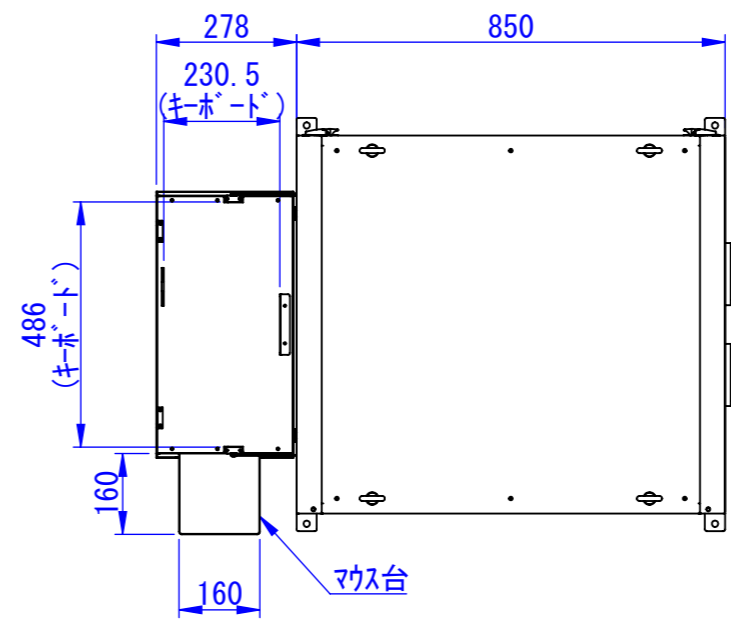

底面

2020/11/17

表面処理:  
 本体色: 7.5Y6/0.5レザートン  
 扉色: N4.0レザートン

Designed by K.Kitamura	Checked by -	Approved by - date -	Filename -	Date 20/09/08	Scale 1:15
エス・ディ・エス株式会社			まもる君Wide (PW-172F)		
SDPW012G0101			Edition -	Sheet 1/1	

2020/09/14

Designed by K_Kitmaura	Checked by -	Approved by - date -	Filename -	Date 20/09/09	Scale 1:15
<b>エス・ディ・エス株式会社</b>			<b>まもる君Wide (PW-172F)</b>		
			SDPW012G0102	Edition -	Sheet 1/1