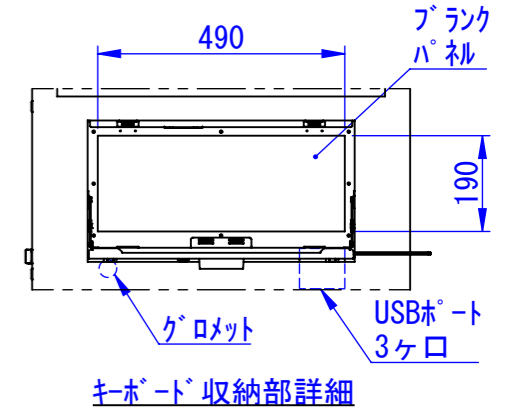

底面

2020/11/17

表面処理:  
 本体色: 7.5Y6/0.5レザートン  
 扉色: N4.0レザートン

Designed by K.Kitamura	Checked by -	Approved by - date -	Filename -	Date 20/09/08	Scale 1:15
エス・ディ・エス株式会社			まもる君Wide (PW-172F)		
SDPW012G0101			Edition -	Sheet 1/1	

2020/09/14

Designed by K_Kitmaura	Checked by -	Approved by - date -	Filename -	Date 20/09/09	Scale 1:15
<b>エス・ディ・エス株式会社</b>			<b>まもる君Wide (PW-172F)</b>		
			SDPW012G0102	Edition -	Sheet 1/1