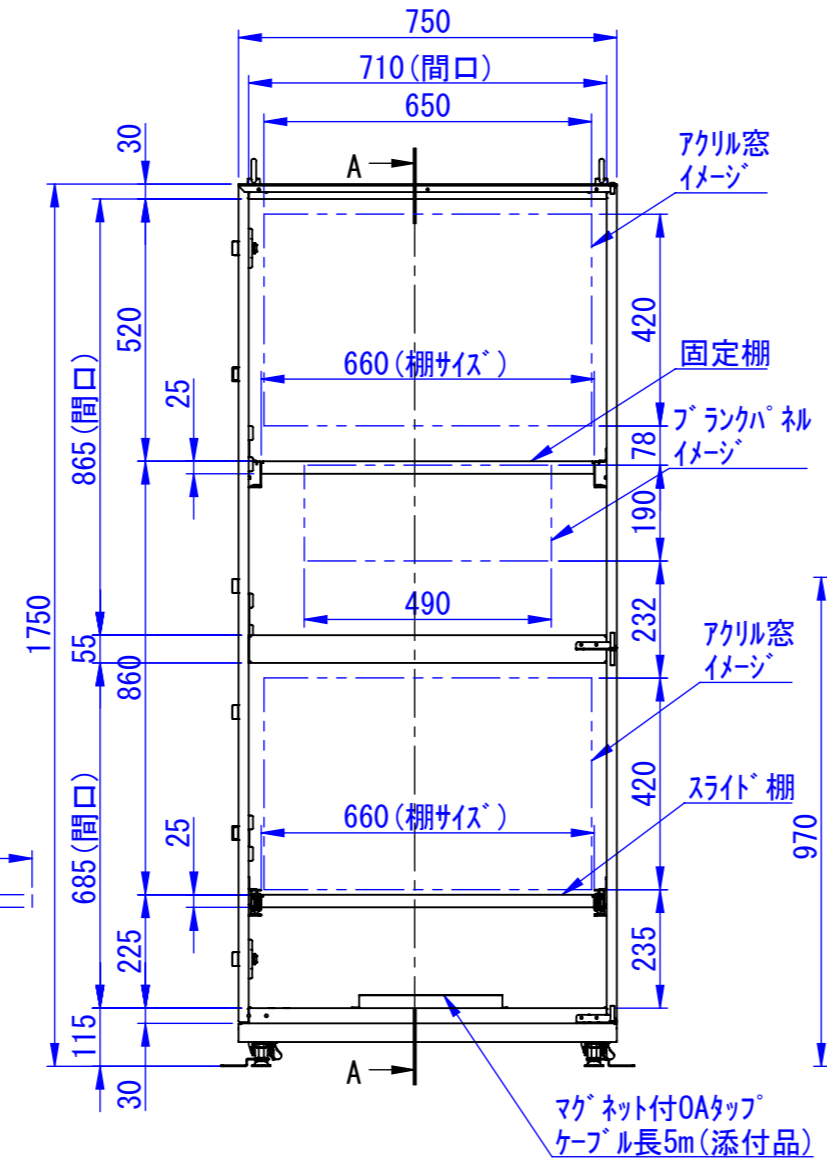

底面

2020/11/17

表面処理:  
 本体色: 7.5Y6/0.5レザートン  
 扉色: N4.0レザートン

Designed by K.Kitamura	Checked by -	Approved by - date -	Filename -	Date 20/09/08	Scale 1:15
エス・ディ・エス株式会社			まもる君Wide (PW-172F)		
SDPW012G0101			Edition -	Sheet 1/1	

2020/09/14

Designed by K_Kitmaura	Checked by -	Approved by - date -	Filename -	Date 20/09/09	Scale 1:15
<b>エス・ディ・エス株式会社</b>			<b>まもる君Wide (PW-172F)</b>		
			SDPW012G0102	Edition -	Sheet 1/1