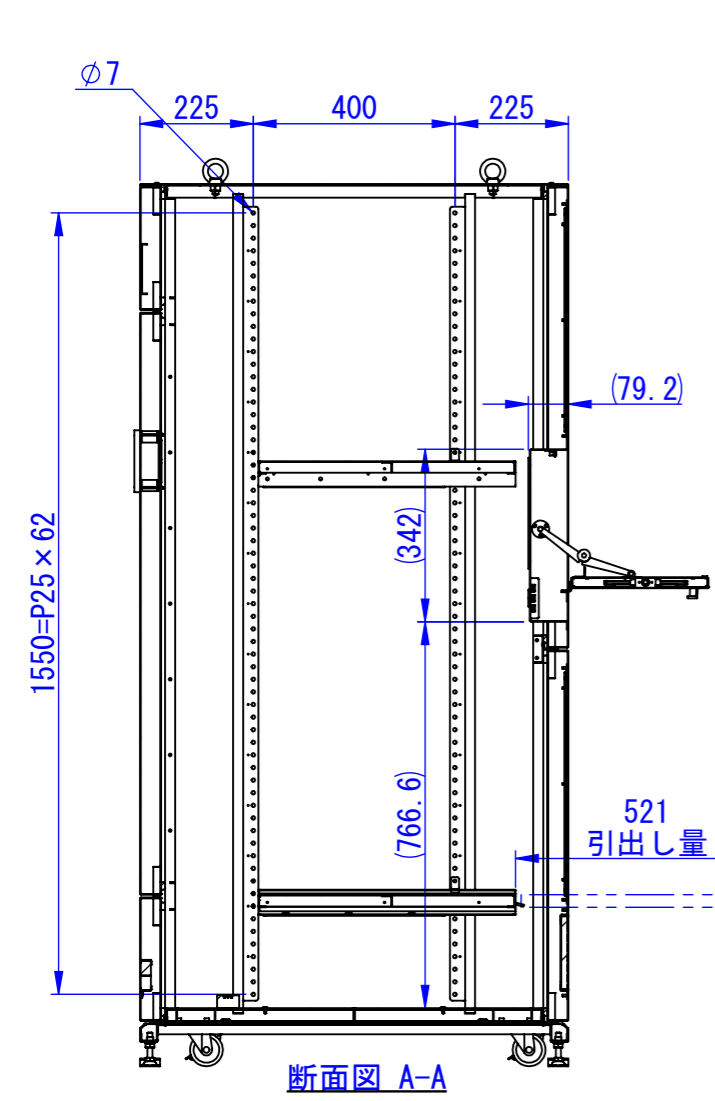

底面

2020/11/17

表面処理:  
 本体色: 7.5Y6/0.5レザートン  
 扉色: N4.0レザートン

Designed by K.Kitamura	Checked by -	Approved by - date -	Filename -	Date 20/09/08	Scale 1:15
エス・ディ・エス株式会社			まもる君Wide (PW-172F)		
SDPW012G0101			Edition -	Sheet 1/1	

2020/09/14

Designed by K_Kitmaura	Checked by -	Approved by - date -	Filename -	Date 20/09/09	Scale 1:15
<b>エス・ディ・エス株式会社</b>			<b>まもる君Wide (PW-172F)</b>		
			SDPW012G0102	Edition -	Sheet 1/1