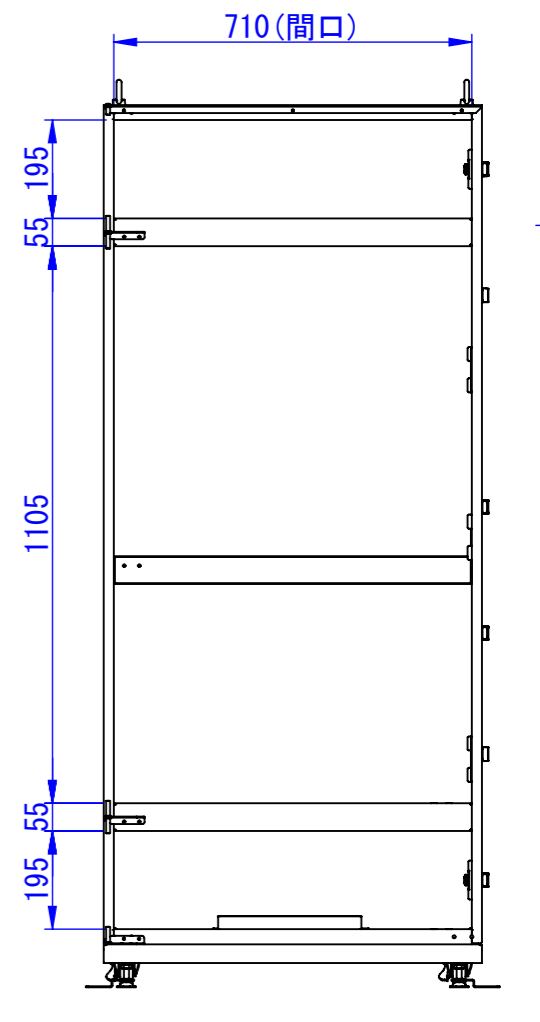

底面

2020/11/17

表面処理:  
 本体色: 7.5Y6/0.5レザートン  
 扉色: N4.0レザートン

Designed by K.Kitamura	Checked by -	Approved by - date -	Filename -	Date 20/09/08	Scale 1:15
エス・ディ・エス株式会社			まもる君Wide (PW-172F)		
SDPW012G0101			Edition -	Sheet 1/1	

2020/09/14

Designed by K_Kitmaura	Checked by -	Approved by - date -	Filename -	Date 20/09/09	Scale 1:15
<b>エス・ディ・エス株式会社</b>			<b>まもる君Wide (PW-172F)</b>		
			SDPW012G0102	Edition -	Sheet 1/1