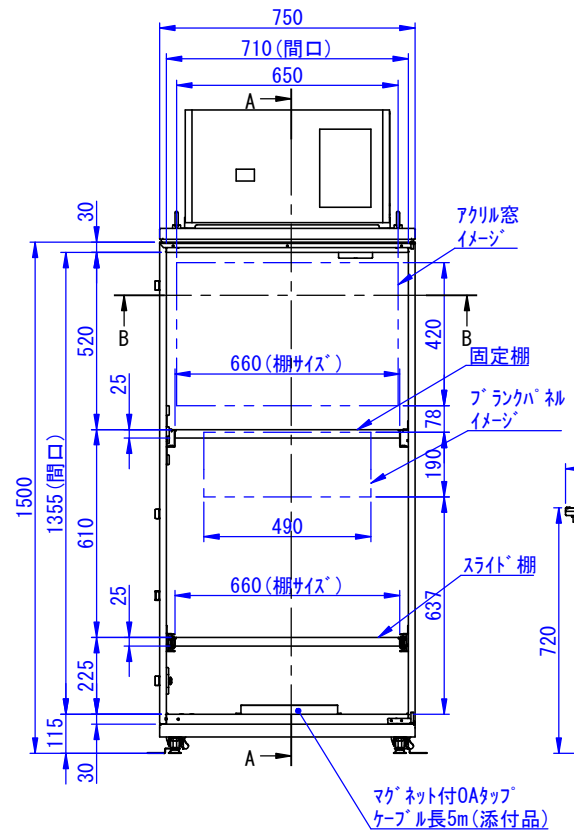

断面図 B-B

キーボード収納部詳細

2020/09/15

断面図 A-A

Designed by K.Kitamura	Checked by _	Approved by - date _	Filename _	Date 20/09/09	Scale 1:15
---------------------------	-----------------	-------------------------	---------------	------------------	---------------