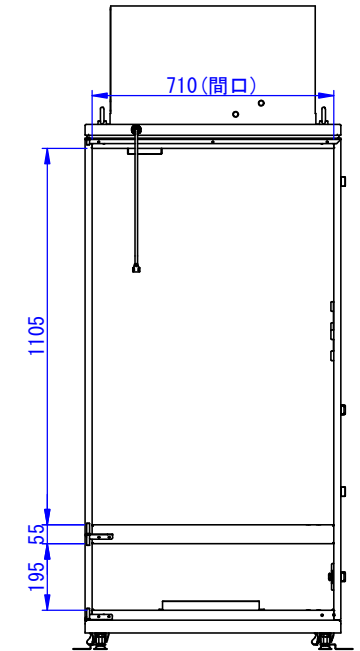

断面図 B-B

キーボード収納部詳細

2020/09/15

断面図 A-A

Designed by K.Kitamura	Checked by _	Approved by - date _	Filename _	Date 20/09/09	Scale 1:15
---------------------------	-----------------	-------------------------	---------------	------------------	---------------