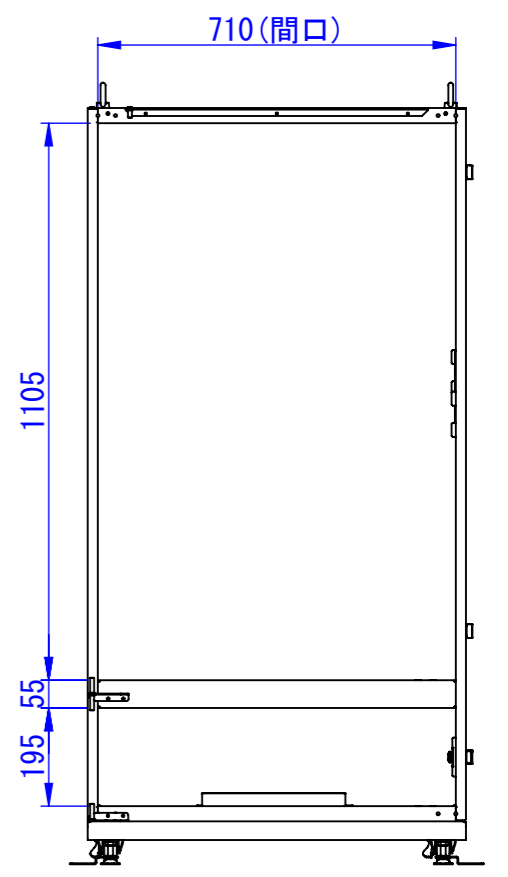

2020/09/18

Designed by K.Kitamura	Checked by -	Approved by - date -	Filename -	Date 20/09/04	Scale 1:15
エス・ディ・エス株式会社			まもる君Wide (PW-151H)		
SDPW013G0202			Edition -	Sheet 1/1	