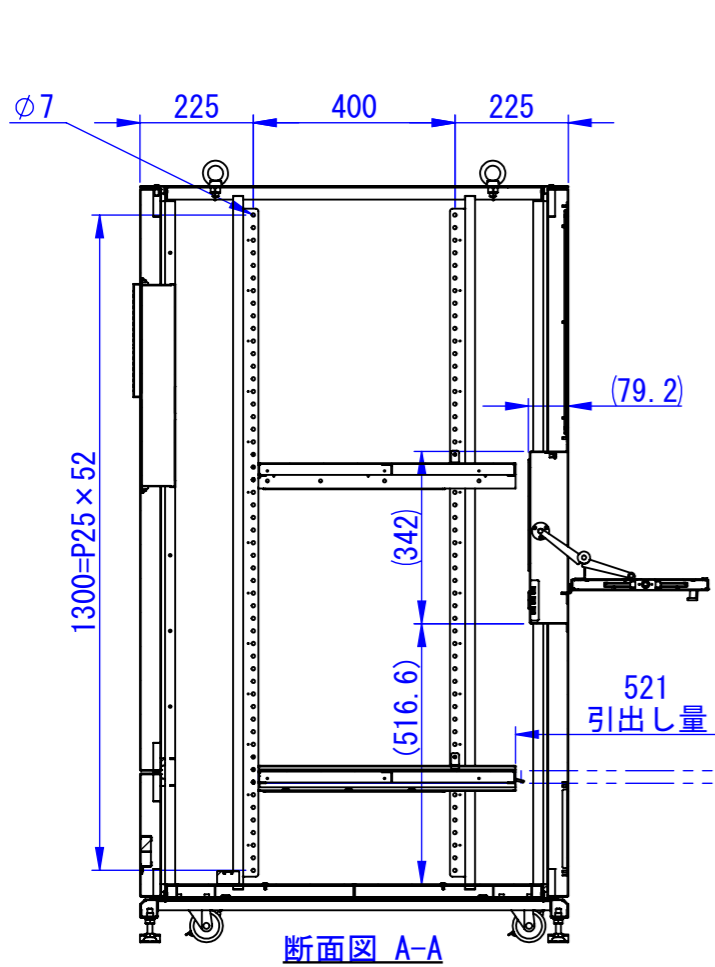

2020/09/18

Designed by K.Kitamura	Checked by -	Approved by - date -	Filename -	Date 20/09/04	Scale 1:15
エス・ディ・エス株式会社			まもる君Wide (PW-151H)		
SDPW013G0202			Edition -	Sheet 1/1	