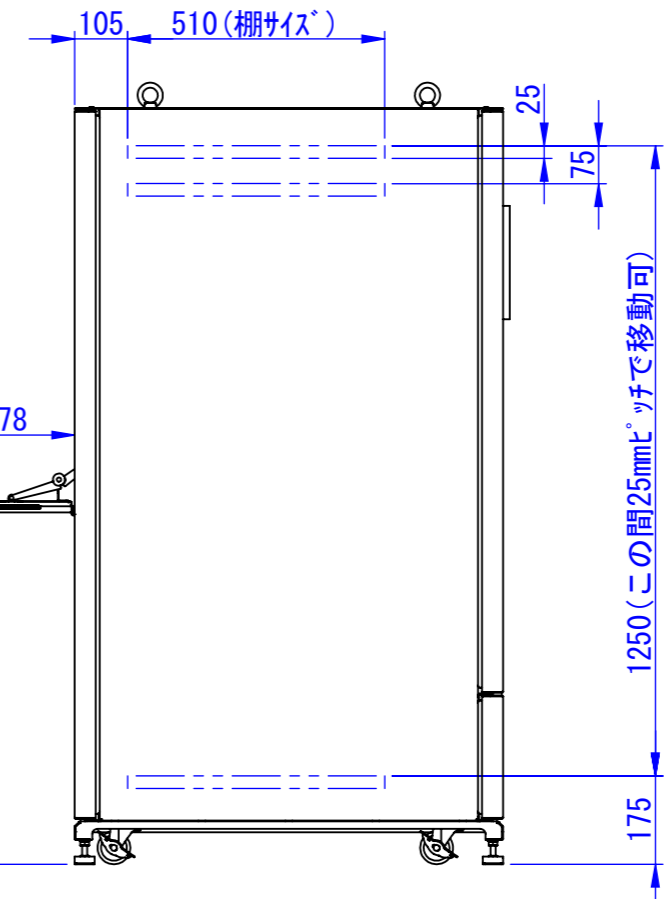

2020/09/18

Designed by K.Kitamura	Checked by -	Approved by - date -	Filename -	Date 20/09/04	Scale 1:15
エス・ディ・エス株式会社			まもる君Wide (PW-151H)		
SDPW013G0202			Edition -	Sheet 1/1	