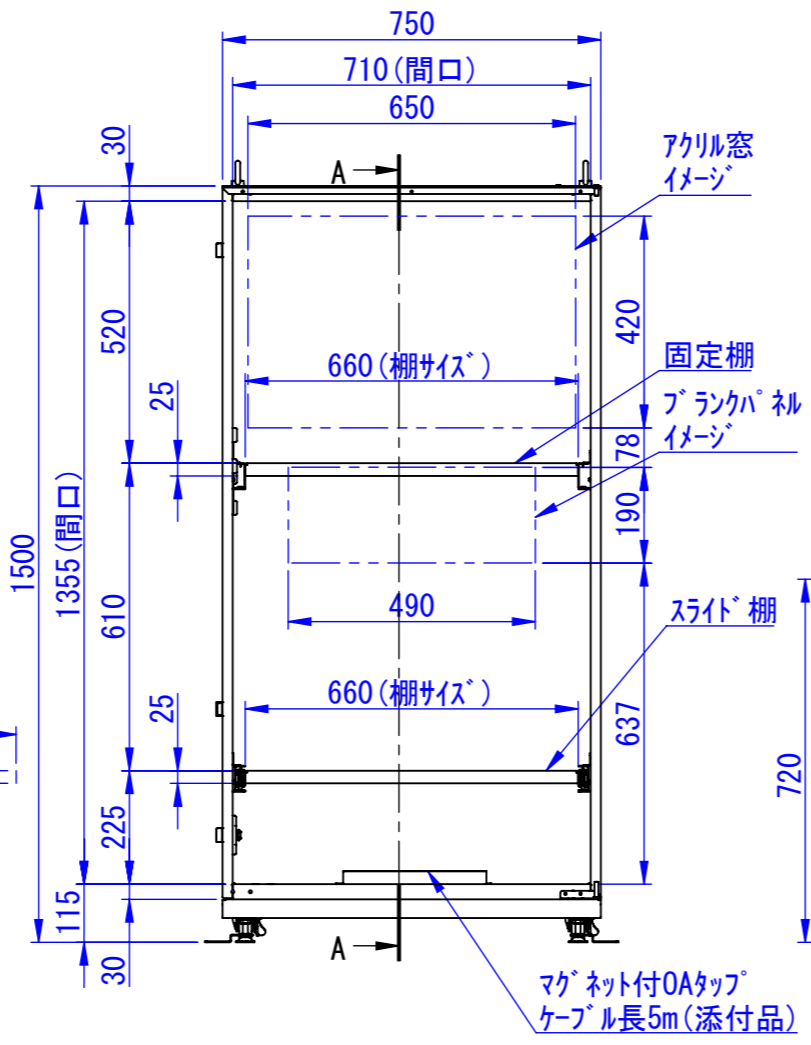

2020/09/18

Designed by K.Kitamura	Checked by -	Approved by - date -	Filename -	Date 20/09/04	Scale 1:15
エス・ディ・エス株式会社			まもる君Wide (PW-151H)		
SDPW013G0202			Edition -	Sheet 1/1	