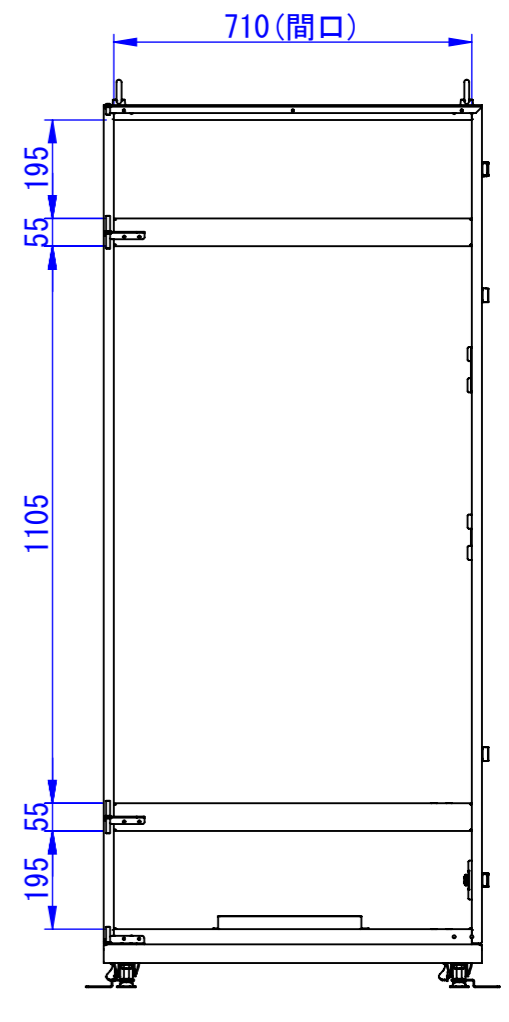

底面

2020/11/17

表面処理：
本体色：7.5Y6/0.5レザートン
扉色：N4.0レザートン

Designed by K_Kitamura	Checked by -	Approved by - date -	Filename -	Date 20/09/08	Scale 1:15
エス・ディ・エス株式会社			まもる君Wide (PW-171F)		
			SDPW011G0101	Edition -	Sheet 1/1

2020/09/14

Designed by K.Kitamura	Checked by -	Approved by - date -	Filename -	Date 20/09/08	Scale 1:15
---------------------------	-----------------	-------------------------	---------------	------------------	---------------