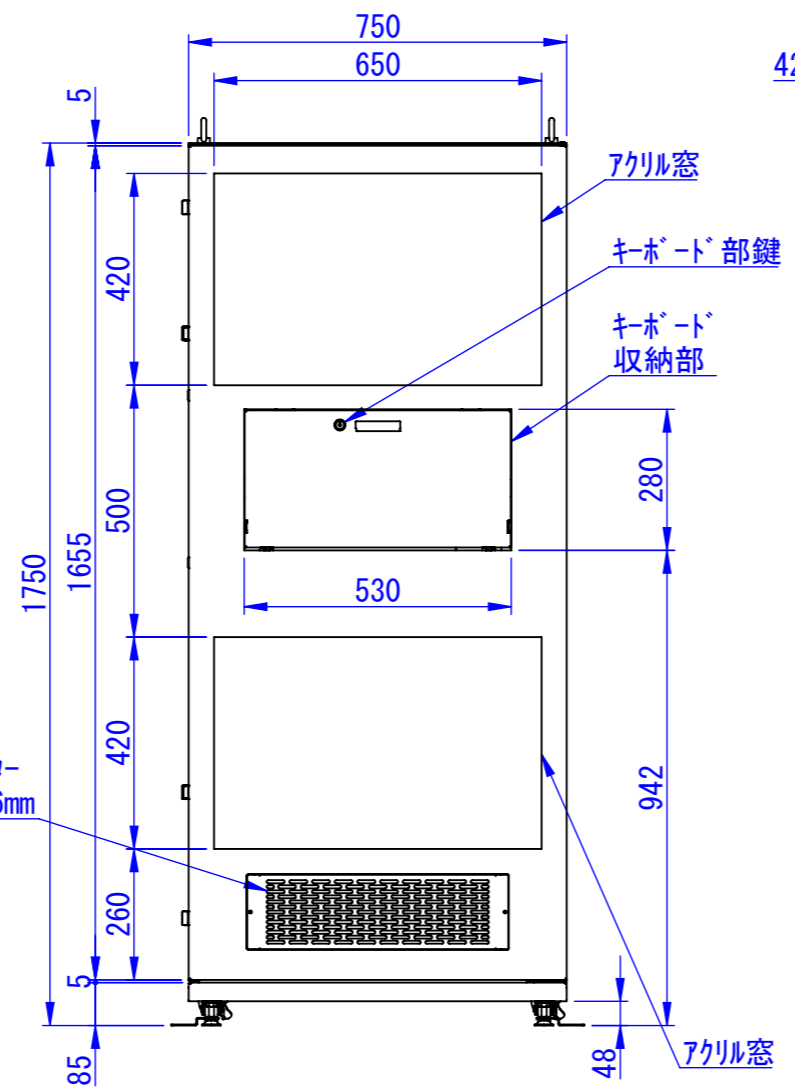

底面

2020/11/17

表面処理：
本体色：7.5Y6/0.5レザートン
扉色：N4.0レザートン

Designed by K_Kitamura	Checked by -	Approved by - date -	Filename -	Date 20/09/08	Scale 1:15
エス・ディ・エス株式会社			まもる君Wide (PW-171F)		
			SDPW011G0101	Edition -	Sheet 1/1

2020/09/14

Designed by K.Kitamura	Checked by -	Approved by - date -	Filename -	Date 20/09/08	Scale 1:15
---------------------------	-----------------	-------------------------	---------------	------------------	---------------