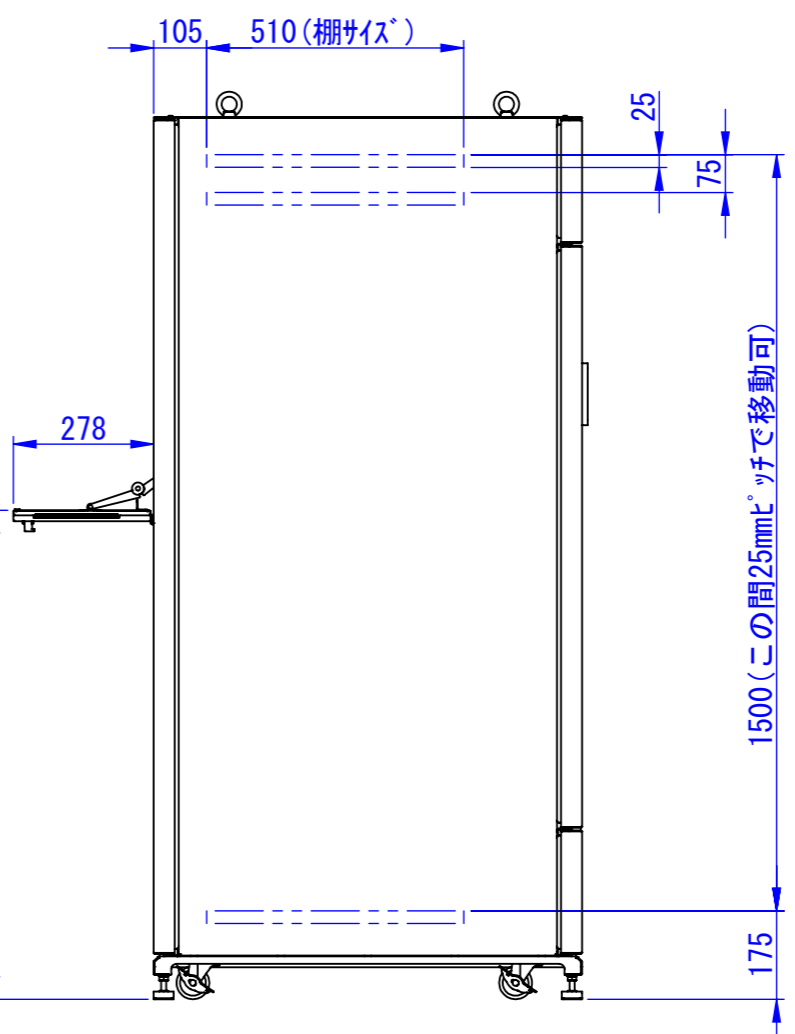

底面

2020/11/17

表面処理：
本体色：7.5Y6/0.5レザートン
扉色：N4.0レザートン

Designed by K_Kitamura	Checked by -	Approved by - date -	Filename -	Date 20/09/08	Scale 1:15
エス・ディ・エス株式会社			まもる君Wide (PW-171F)		
			SDPW011G0101	Edition -	Sheet 1/1

2020/09/14

Designed by K.Kitamura	Checked by -	Approved by - date -	Filename -	Date 20/09/08	Scale 1:15
---------------------------	-----------------	-------------------------	---------------	------------------	---------------