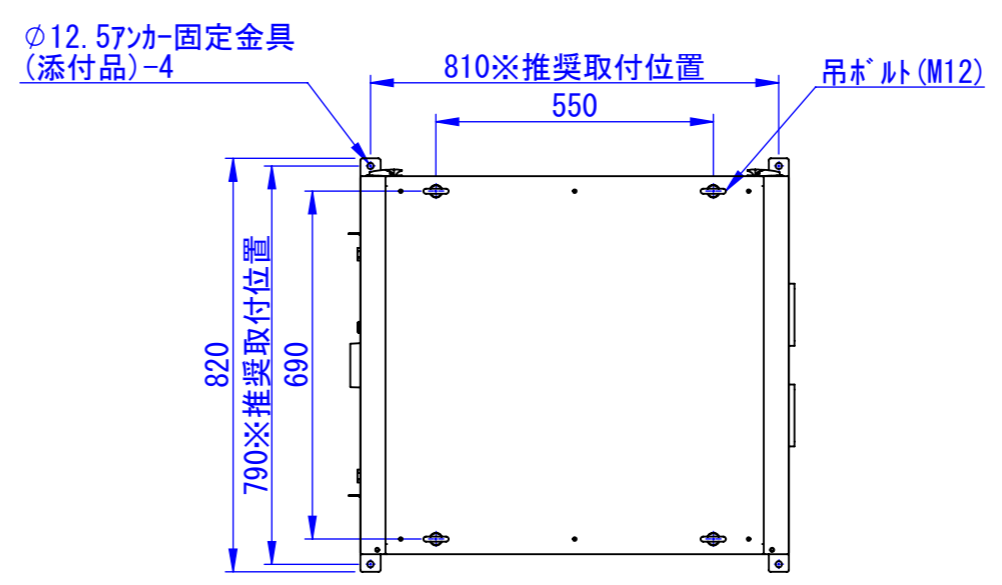

底面

2020/11/17

表面処理：
本体色：7.5Y6/0.5レザートン
扉色：N4.0レザートン

Designed by K_Kitamura	Checked by -	Approved by - date -	Filename -	Date 20/09/08	Scale 1:15
エス・ディ・エス株式会社			まもる君Wide (PW-171F)		
			SDPW011G0101	Edition -	Sheet 1/1

2020/09/14

Designed by K.Kitamura	Checked by -	Approved by - date -	Filename -	Date 20/09/08	Scale 1:15
---------------------------	-----------------	-------------------------	---------------	------------------	---------------