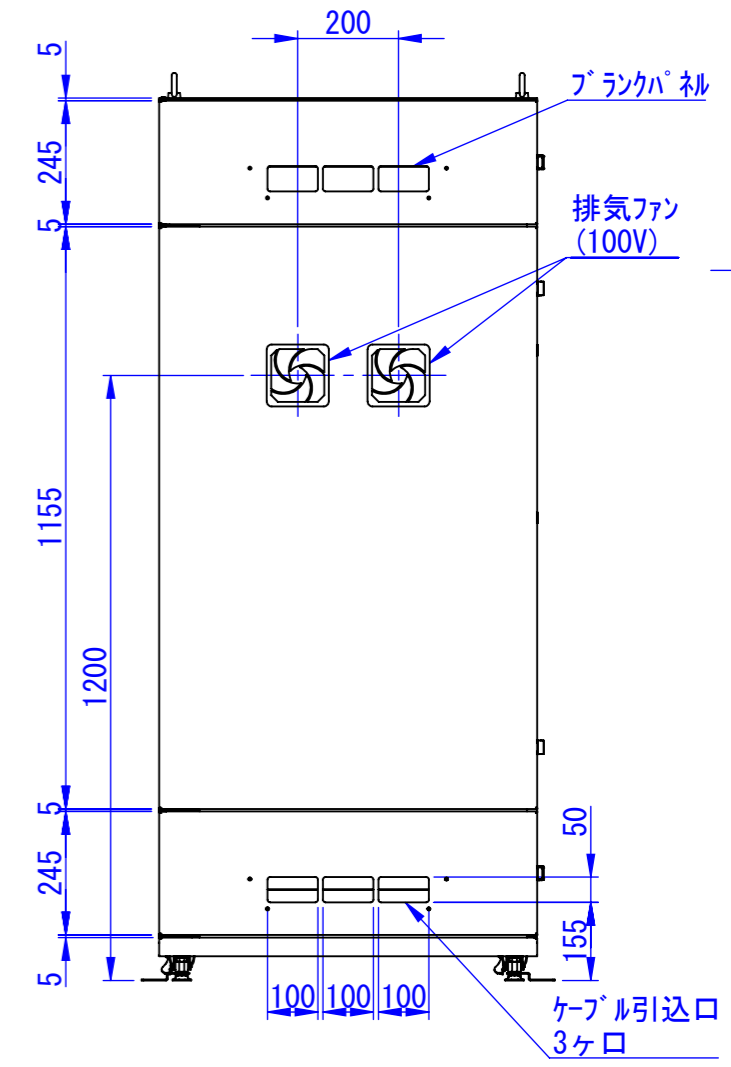

底面

2020/11/17

表面処理：
本体色：7.5Y6/0.5レザートン
扉色：N4.0レザートン

Designed by K_Kitamura	Checked by -	Approved by - date -	Filename -	Date 20/09/08	Scale 1:15
エス・ディ・エス株式会社			まもる君Wide (PW-171F)		
			SDPW011G0101	Edition -	Sheet 1/1

2020/09/14

Designed by K.Kitamura	Checked by -	Approved by - date -	Filename -	Date 20/09/08	Scale 1:15
---------------------------	-----------------	-------------------------	---------------	------------------	---------------