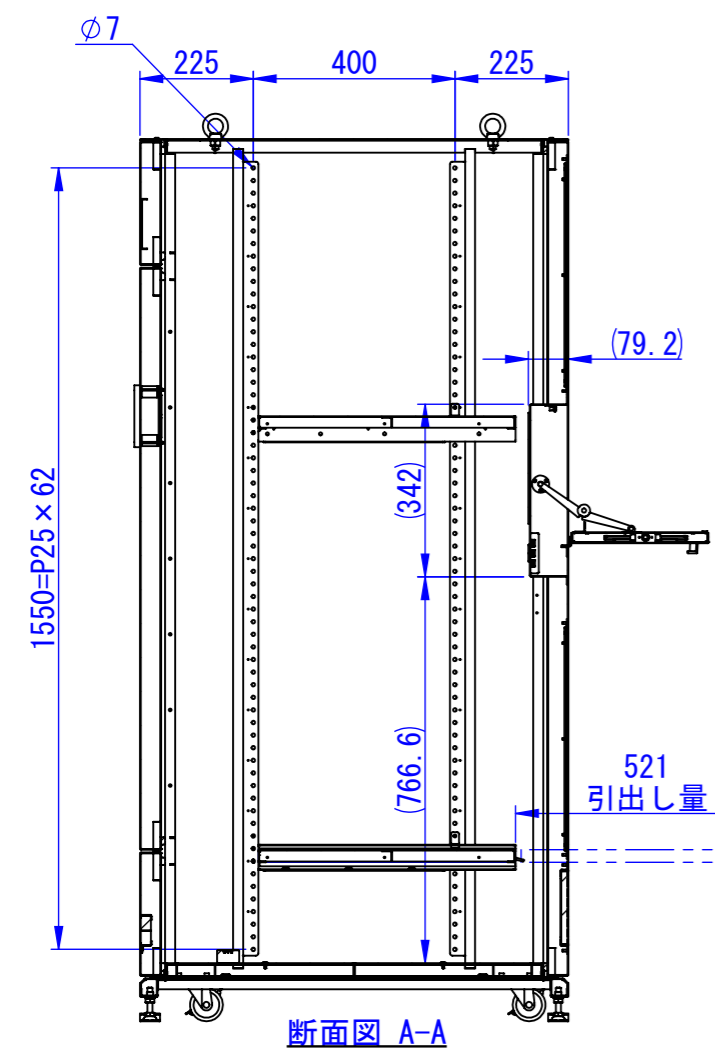

底面

2020/11/17

表面処理：
本体色：7.5Y6/0.5レザートン
扉色：N4.0レザートン

Designed by K_Kitamura	Checked by -	Approved by - date -	Filename -	Date 20/09/08	Scale 1:15
エス・ディ・エス株式会社			まもる君Wide (PW-171F)		
			SDPW011G0101	Edition -	Sheet 1/1

2020/09/14

Designed by K.Kitamura	Checked by -	Approved by - date -	Filename -	Date 20/09/08	Scale 1:15
---------------------------	-----------------	-------------------------	---------------	------------------	---------------