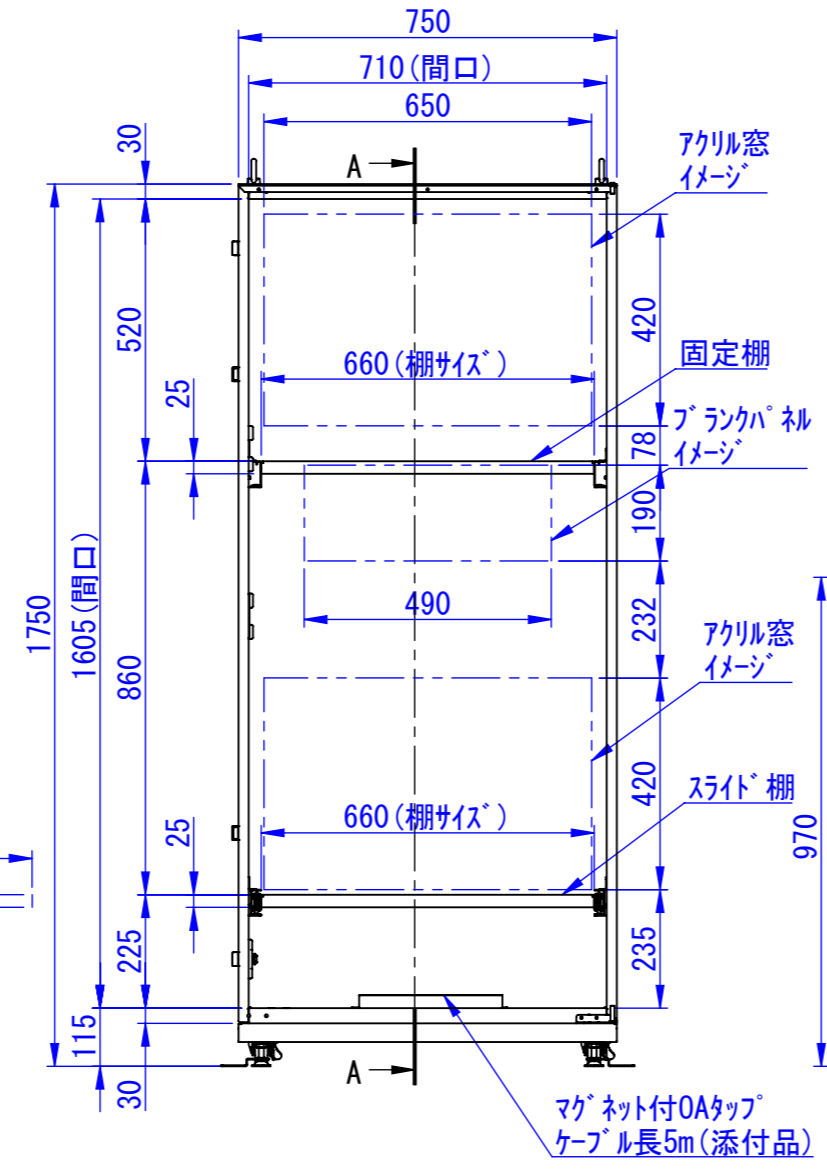

底面

2020/11/17

表面処理：
本体色：7.5Y6/0.5レザートン
扉色：N4.0レザートン

Designed by K_Kitamura	Checked by -	Approved by - date -	Filename -	Date 20/09/08	Scale 1:15
エス・ディ・エス株式会社			まもる君Wide (PW-171F)		
			SDPW011G0101	Edition -	Sheet 1/1

2020/09/14

Designed by K.Kitamura	Checked by -	Approved by - date -	Filename -	Date 20/09/08	Scale 1:15
---------------------------	-----------------	-------------------------	---------------	------------------	---------------