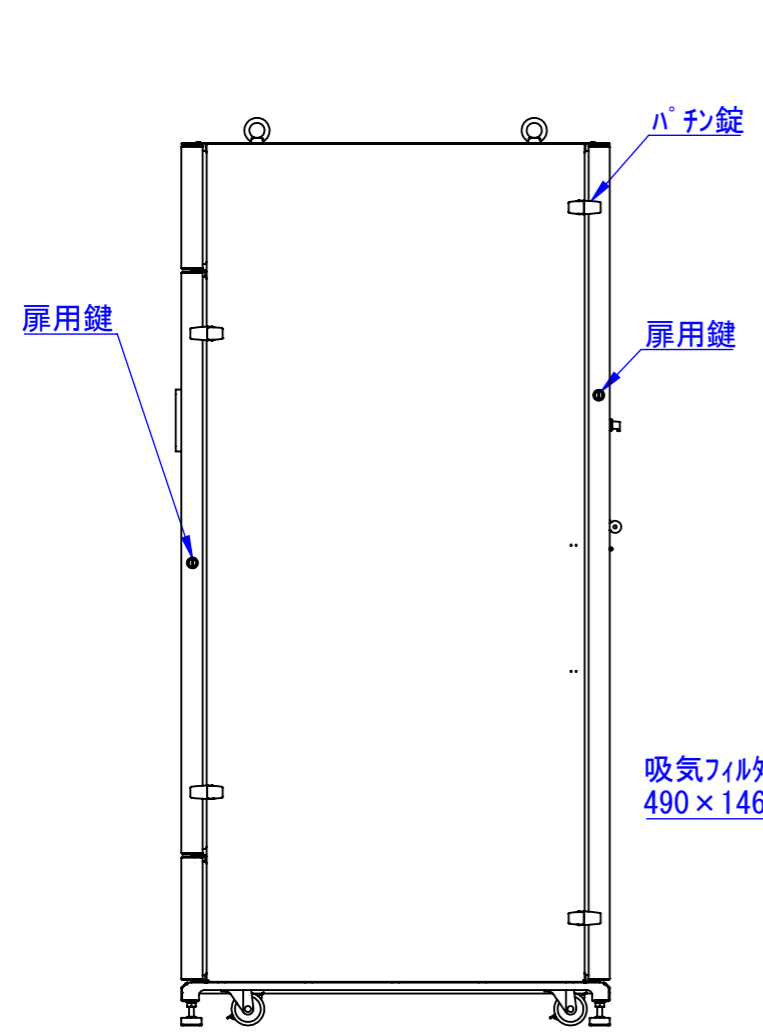

底面

2020/11/17

表面処理：
本体色：7.5Y6/0.5レザートン
扉色：N4.0レザートン

Designed by K_Kitamura	Checked by -	Approved by - date -	Filename -	Date 20/09/08	Scale 1:15
エス・ディ・エス株式会社			まもる君Wide (PW-171F)		
			SDPW011G0101	Edition -	Sheet 1/1

2020/09/14

Designed by K.Kitamura	Checked by -	Approved by - date -	Filename -	Date 20/09/08	Scale 1:15
---------------------------	-----------------	-------------------------	---------------	------------------	---------------