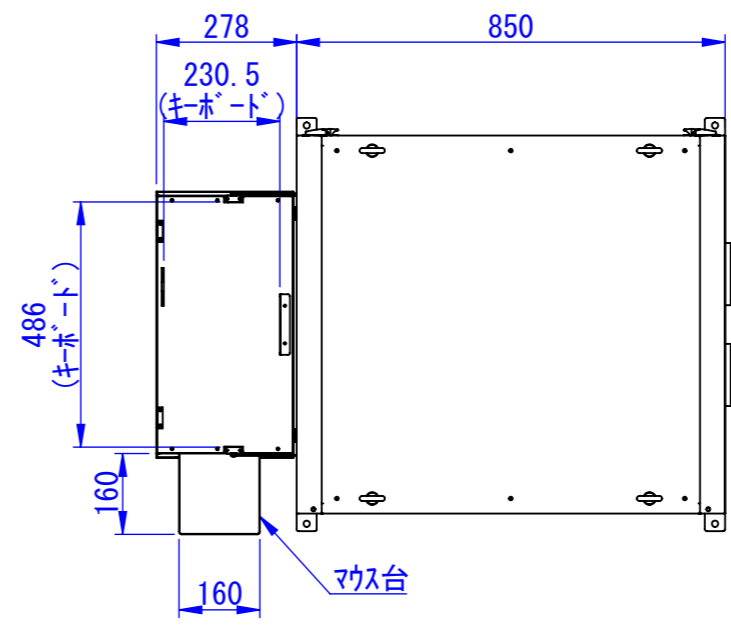

底面

2020/11/17

表面処理：
本体色：7.5Y6/0.5レザートン
扉色：N4.0レザートン

Designed by K_Kitamura	Checked by -	Approved by - date -	Filename -	Date 20/09/08	Scale 1:15
エス・ディ・エス株式会社			まもる君Wide (PW-171F)		
			SDPW011G0101	Edition -	Sheet 1/1

2020/09/14

Designed by K.Kitamura	Checked by -	Approved by - date -	Filename -	Date 20/09/08	Scale 1:15
---------------------------	-----------------	-------------------------	---------------	------------------	---------------