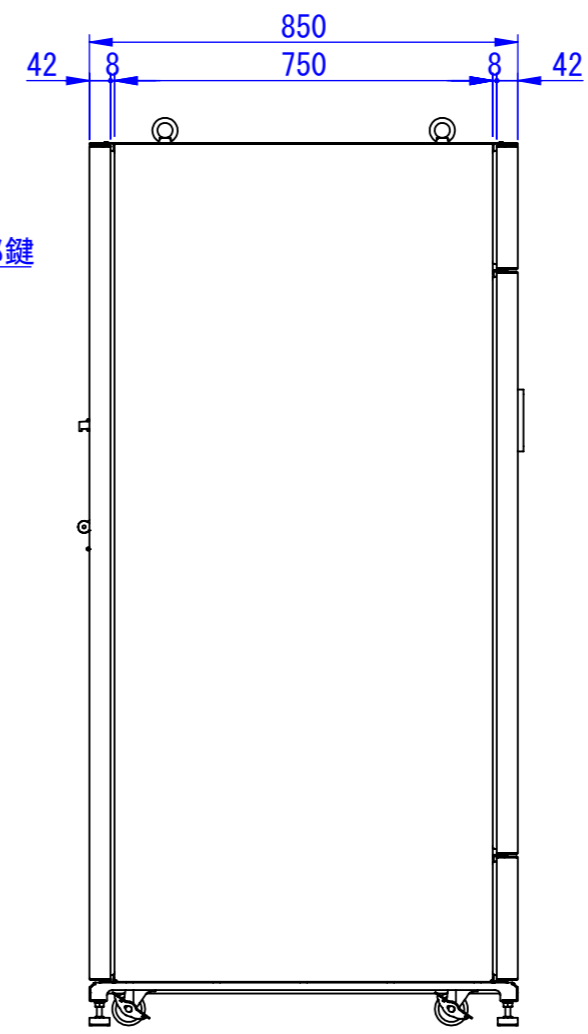

底面

2020/11/17

表面処理：
本体色：7.5Y6/0.5レザートン
扉色：N4.0レザートン

Designed by K_Kitamura	Checked by -	Approved by - date -	Filename -	Date 20/09/08	Scale 1:15
エス・ディ・エス株式会社			まもる君Wide (PW-171F)		
			SDPW011G0101	Edition -	Sheet 1/1

2020/09/14

Designed by K.Kitamura	Checked by -	Approved by - date -	Filename -	Date 20/09/08	Scale 1:15
---------------------------	-----------------	-------------------------	---------------	------------------	---------------