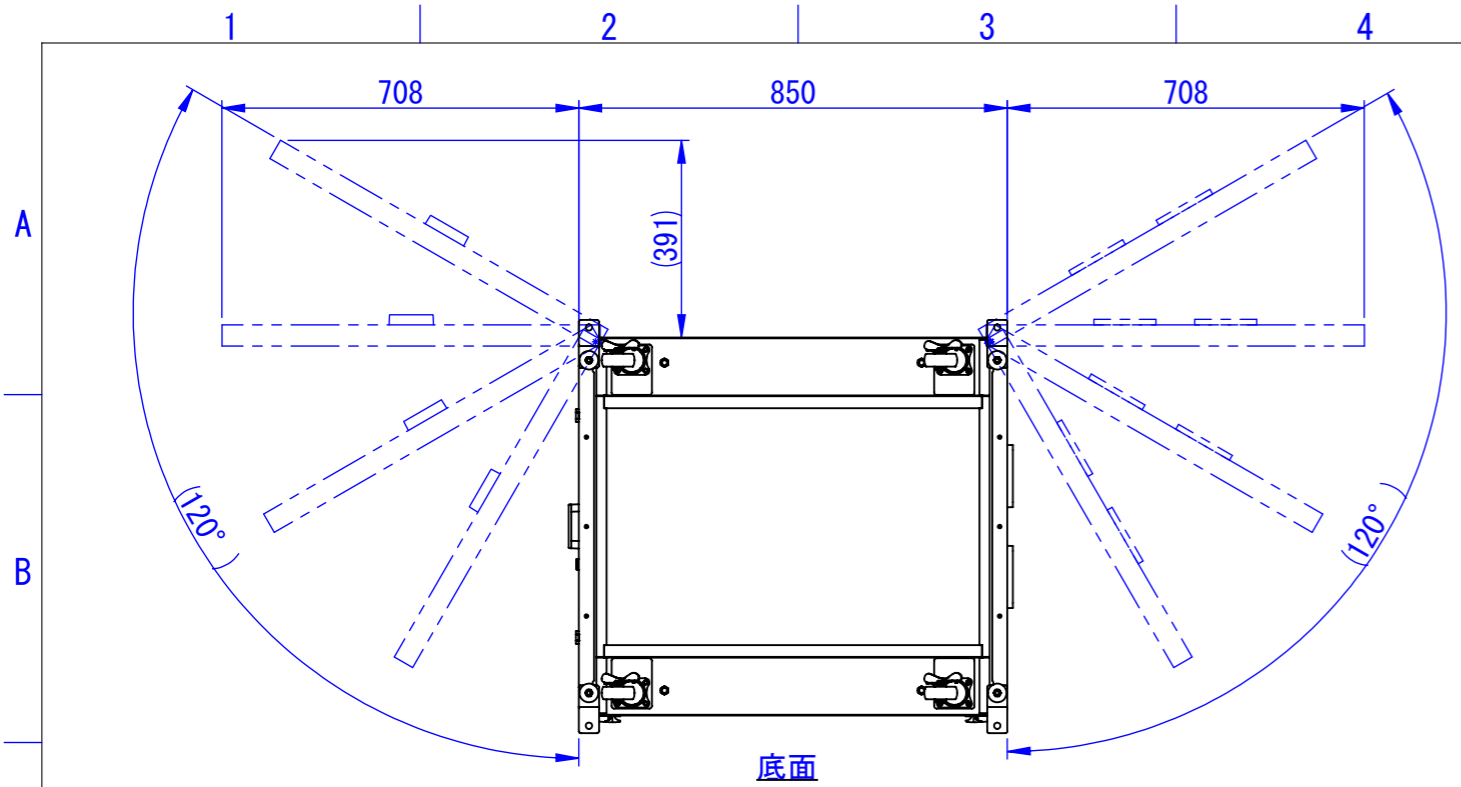

底面

2020/11/17

表面処理：
本体色：7.5Y6/0.5レザートン
扉色：N4.0レザートン

Designed by K_Kitamura	Checked by -	Approved by - date -	Filename -	Date 20/09/08	Scale 1:15
エス・ディ・エス株式会社			まもる君Wide (PW-171F)		
			SDPW011G0101	Edition -	Sheet 1/1

2020/09/14

Designed by K.Kitamura	Checked by -	Approved by - date -	Filename -	Date 20/09/08	Scale 1:15
---------------------------	-----------------	-------------------------	---------------	------------------	---------------