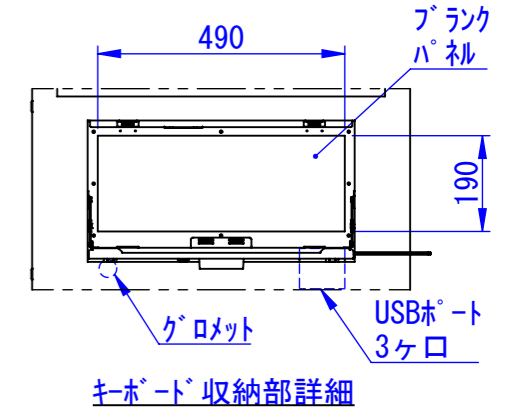

底面

2020/11/17

表面処理：
本体色：7.5Y6/0.5レザートン
扉色：N4.0レザートン

Designed by K_Kitamura	Checked by -	Approved by - date -	Filename -	Date 20/09/08	Scale 1:15
エス・ディ・エス株式会社			まもる君Wide (PW-171F)		
			SDPW011G0101	Edition -	Sheet 1/1

2020/09/14

Designed by K.Kitamura	Checked by -	Approved by - date -	Filename -	Date 20/09/08	Scale 1:15
---------------------------	-----------------	-------------------------	---------------	------------------	---------------