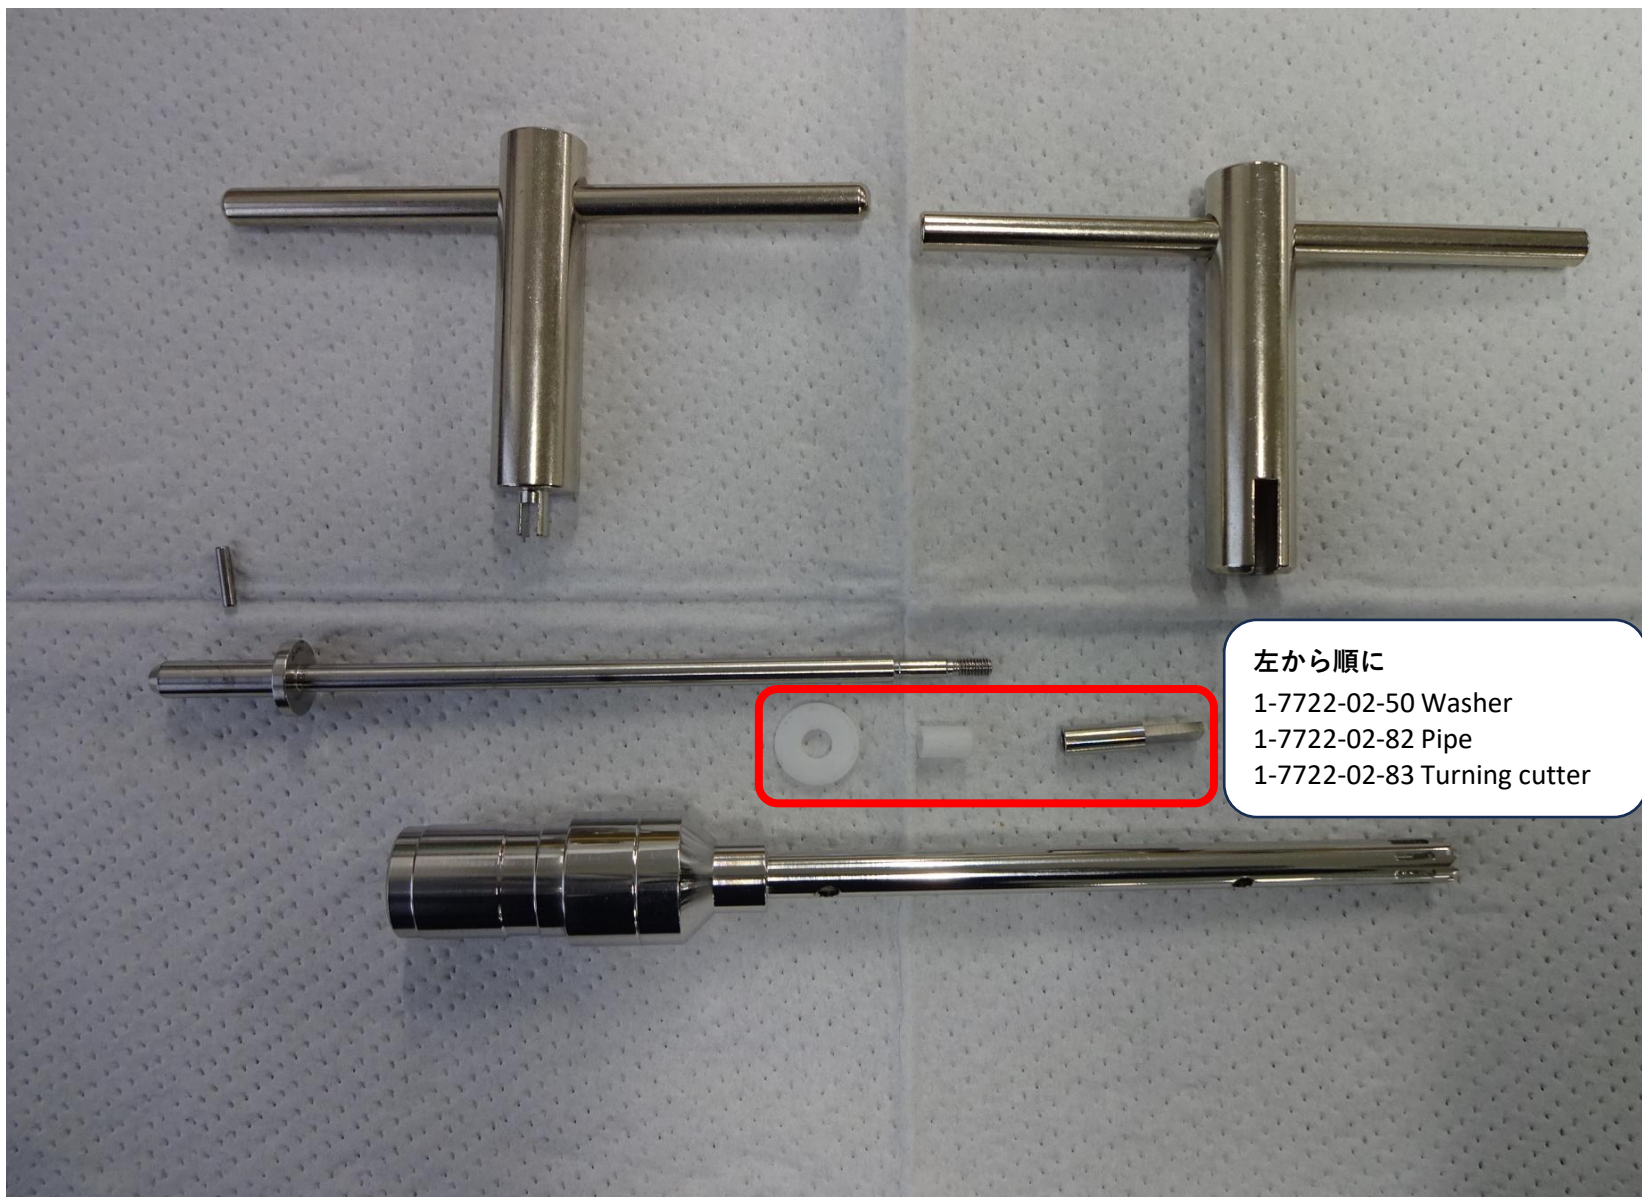

1-7722-02-53
T tool (Lower)

1-7722-02-52
T tool (Upper)

1-7722-02-51
Small bolt

1-7722-02-81
Shaft of connect pipe

1-7722-02-80
Connect pipe

左から順に
1-7722-02-50 Washer
1-7722-02-82 Pipe
1-7722-02-83 Turning cutter