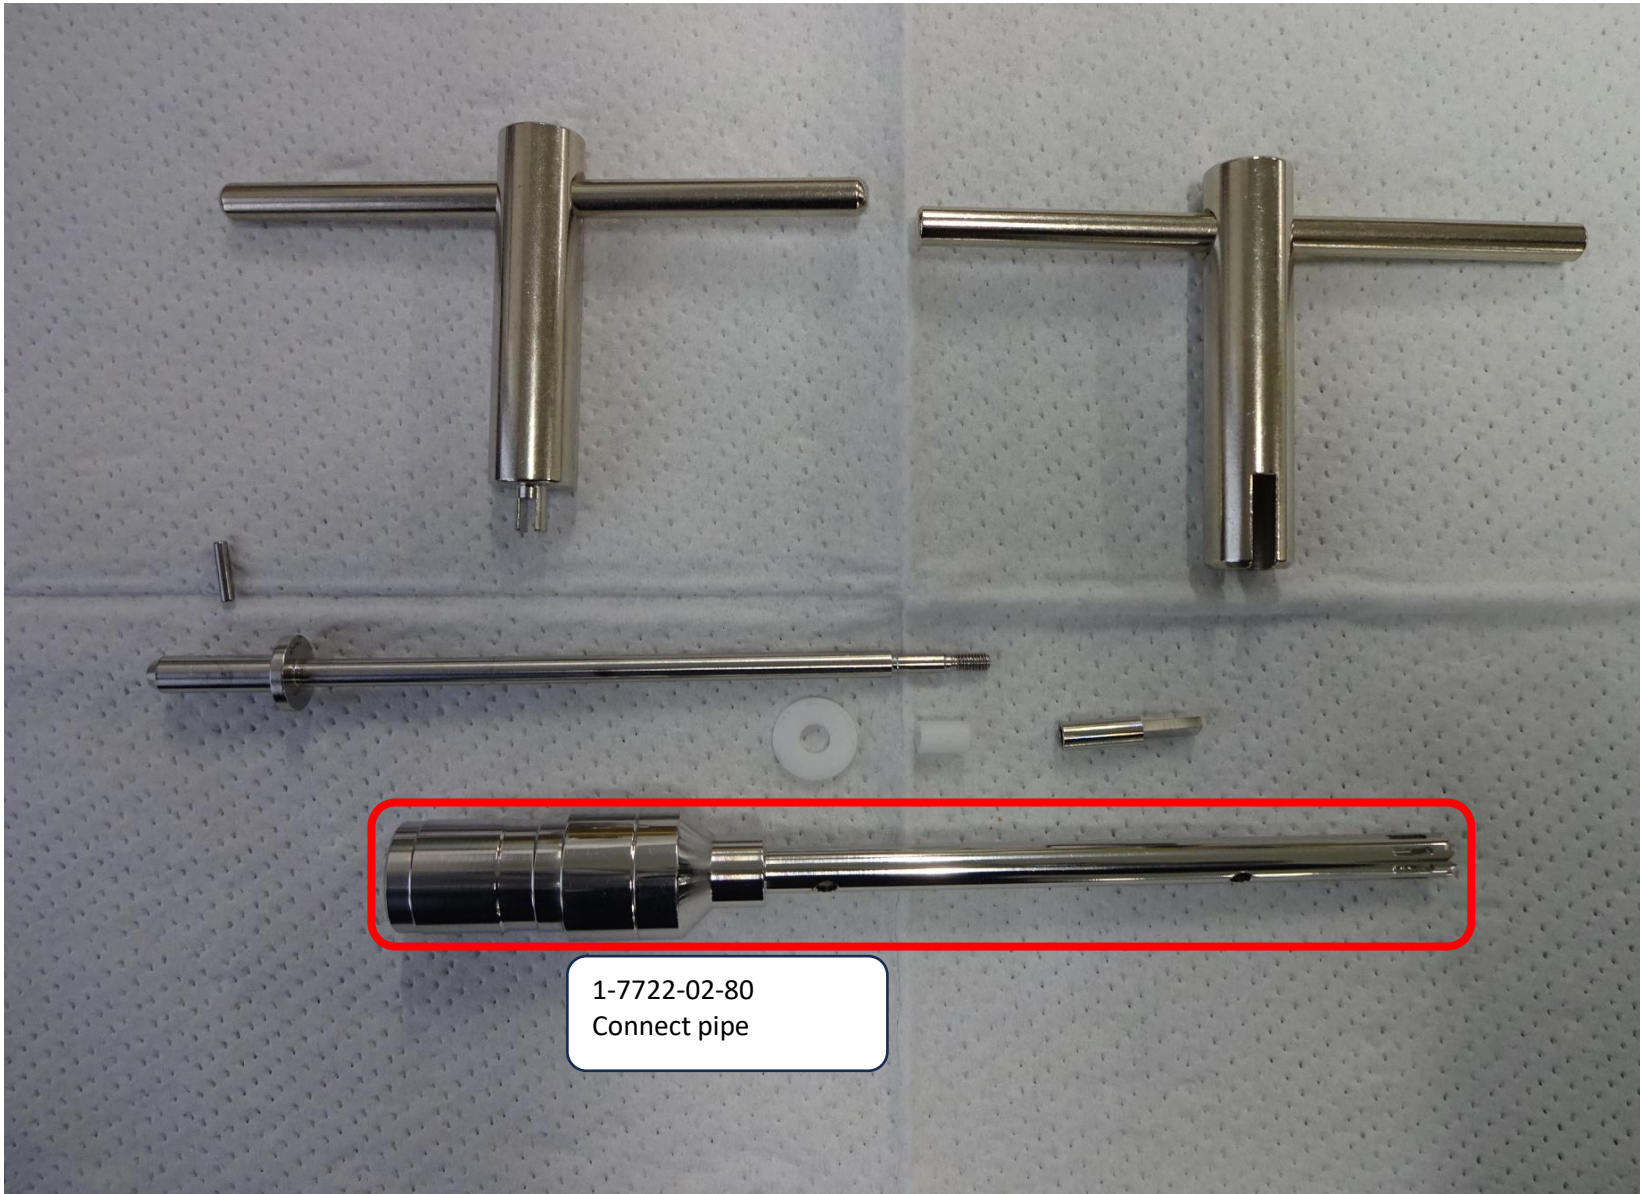

1-7722-02-53
T tool (Lower)

1-7722-02-52
T tool (Upper)

1-7722-02-51
Small bolt

1-7722-02-81
Shaft of connect pipe

1-7722-02-80
Connect pipe

左から順に
1-7722-02-50 Washer
1-7722-02-82 Pipe
1-7722-02-83 Turning cutter